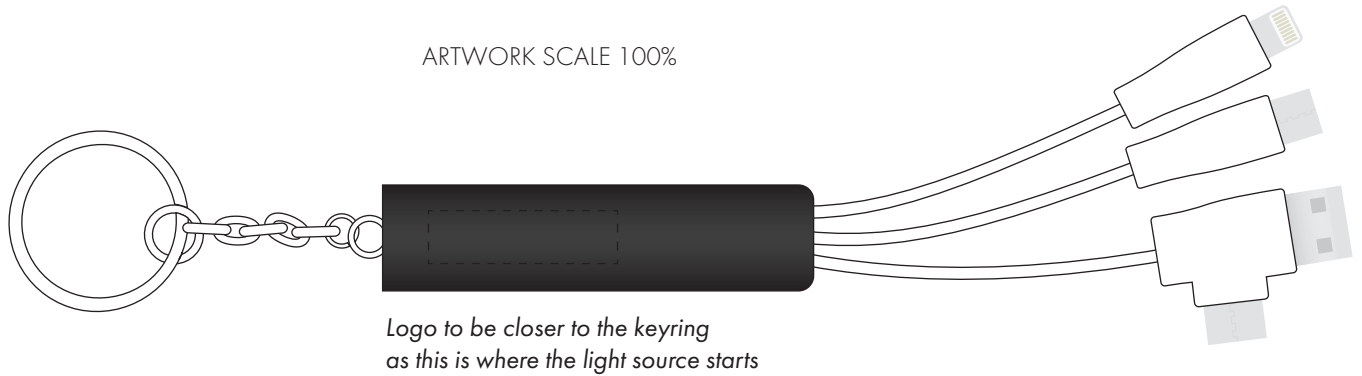

Your Ref:	Quantity:	Product Code: ZP1049
Our Ref:	Version: 1	Product Colour:

PRINTING CONCERNS:**PANTONE REFERENCE(S)**

● Engrave

ARTWORK SCALE 100%
Max print area: 25mm x 7mm

Product Image for visualisation
- colours may vary

The dashed line is to demonstrate print area and will not appear on your printed item

PLEASE NOTE:

- All colours including print and product are for visual purposes only and should not be regarded as the actual colour of the product and print.
- Some products may vary from batch to batch and may differ from previous orders.
- The colour and texture of a product can also have an effect on the final print colour.
- By approving this order we accept that you understand these terms.