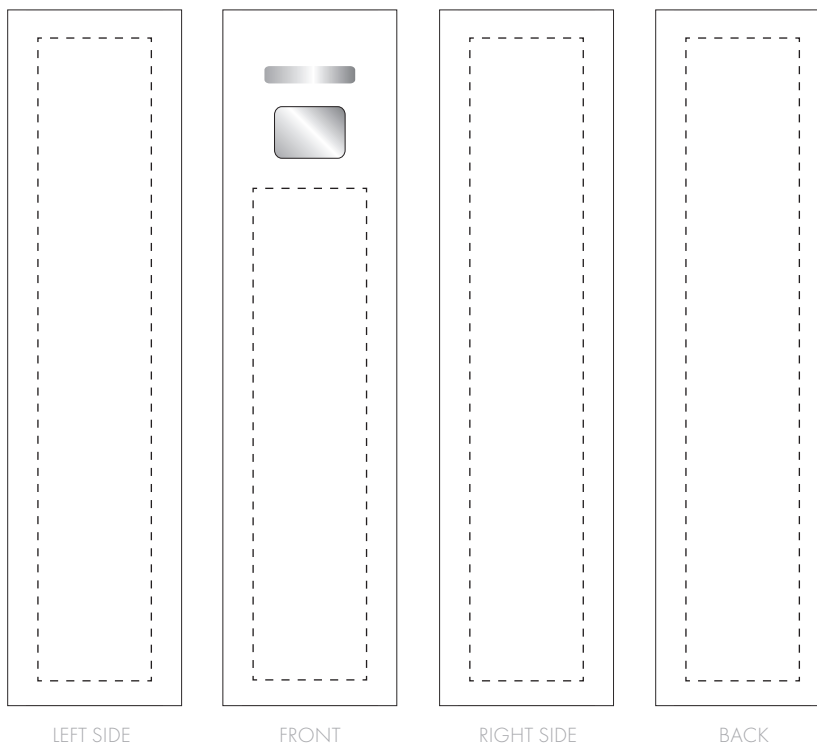

Your Ref:

Quantity:

Product Code: ZC2130

Our Ref:

Version: 1

Product Colour:

**PRINTING CONCERNS:****PRODUCT INFO:**

We stock this item in the following colours

**PANTONE REFERENCE(S)**

● Engrave

ARTWORK SCALE 100%

Product Image for visualisation  
- colours may varyARTWORK SCALE 100%  
Max print area: 65mm x 15mmARTWORK SCALE 100%  
Max print area: 85mm x 15mm**The dashed line is to demonstrate print area and will not appear on your printed item****PLEASE NOTE:**