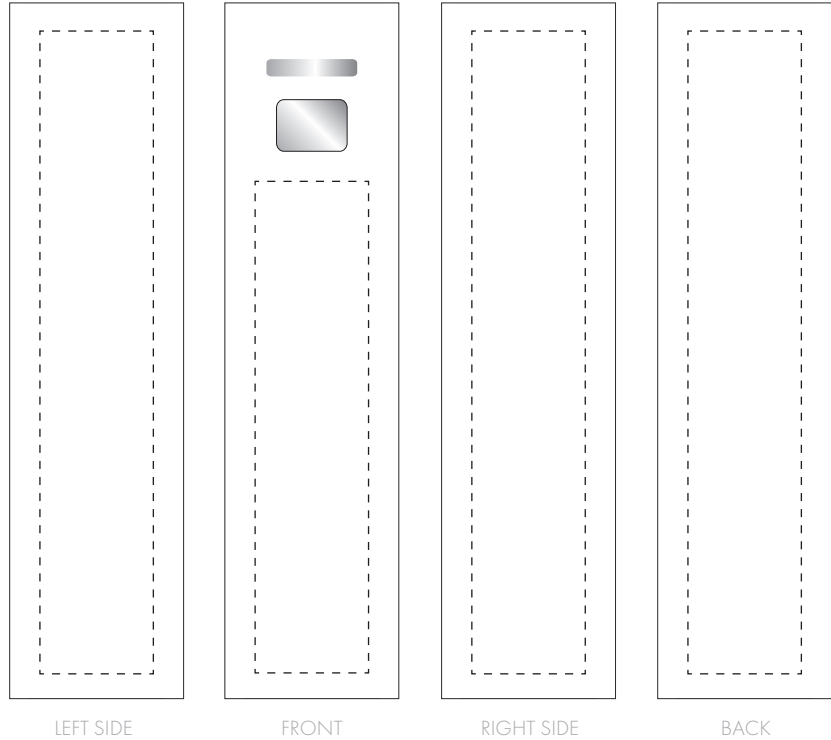

Your Ref:	Quantity:	Product Code: ZC2130
Our Ref:	Version: 1	Product Colour:

PRINTING CONCERNS:

PRODUCT INFO:

We stock this item in the following colours

PANTONE REFERENCE(S)

 Full Colour Printing

ARTWORK SCALE 100%

Product Image for visualisation
- colours may vary

ARTWORK SCALE 100%
Max print area: 65mm x 15mm

ARTWORK SCALE 100%
Max print area: 85mm x 15mm

The dashed line is to demonstrate print area and will not appear on your printed item