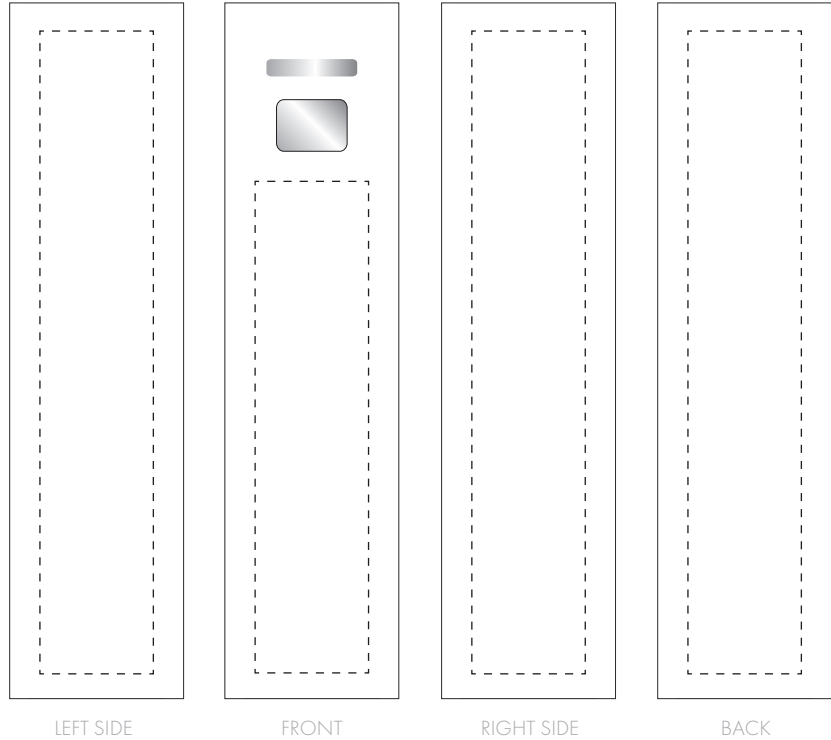

Your Ref:	Quantity:	Product Code: ZC2130
Our Ref:	Version: 1	Product Colour:

**PRINTING CONCERNS:**

**PRODUCT INFO:**

We stock this item in the following colours

**PANTONE REFERENCE(S)**

- Colour 1
- Colour 2
- Colour 3
- Colour 4

Product Image for visualisation  
- colours may vary

ARTWORK SCALE 100%

ARTWORK SCALE 100%  
Max print area: 65mm x 15mm

ARTWORK SCALE 100%  
Max print area: 85mm x 15mm

**The dashed line is to demonstrate print area and will not appear on your printed item**