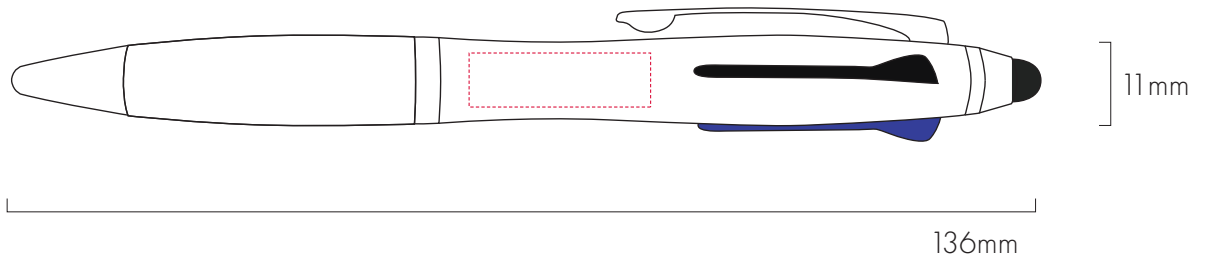

DIGITAL PRINT (CLIP ONLY)
32x7mm

BARREL PRINT AREA
24x7mm