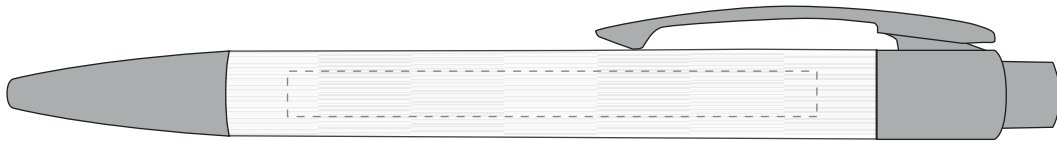

| | | |
|-----------|------------|---------------------------|
| Your Ref: | Quantity: | Product Code: TPC916102NT |
| Our Ref: | Version: 1 | Product Colour: |

PRINTING CONCERNS:**PRODUCT INFO: DUE TO THE NATURE OF THE PRODUCT THE PRINT POSITION MAY VARY BY 2 - 3 MM**

We stock this item in the following colours

PANTONE REFERENCE(S)
 Full Colour Printing

ARTWORK SCALE 100%

ARTWORK SCALE 100%

Max print area: 70mm x 6mm

Product Image for visualisation
- colours may vary

The dashed line is to demonstrate print area and will not appear on your printed item**PLEASE NOTE:**