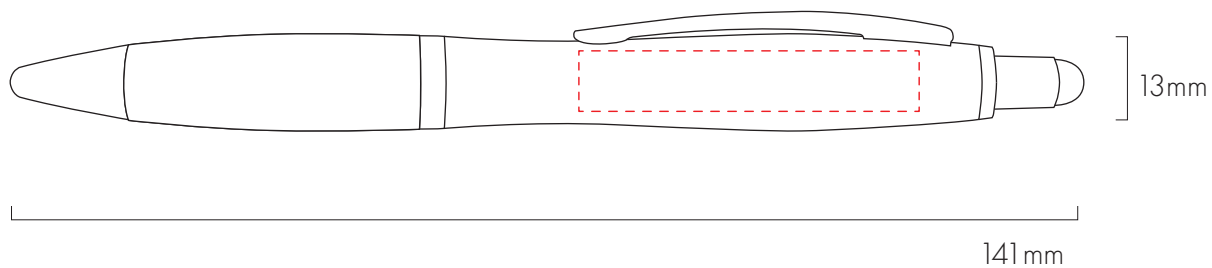

BARREL PRINT AREA
45x8mm

BARREL DIGITAL PRINT AREA
45x7mm