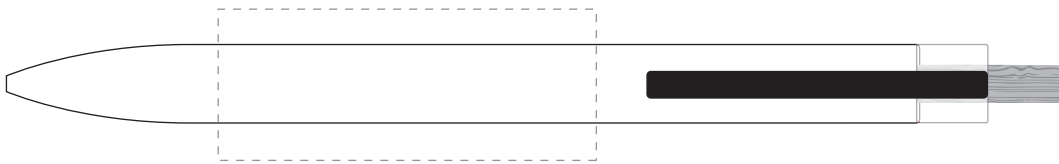

Your Ref:	Quantity:	Product Code: TPC000111
Our Ref:	Version: 1	Product Colour:

PRINTING CONCERNS:**PRODUCT INFO: DUE TO THE NATURE OF THE PRODUCT THE PRINT POSITION MAY VARY BY 2 - 3 MM**

We stock this item in the following colours

PANTONE REFERENCE(S)

- Colour 1
- Colour 1
- Colour 1
- Colour 1

ARTWORK SCALE 100%

ARTWORK SCALE 100%

Max print area: 50mm x 20mm

Product Image for visualisation
- colours may vary

The dashed line is to demonstrate print area and will not appear on your printed item