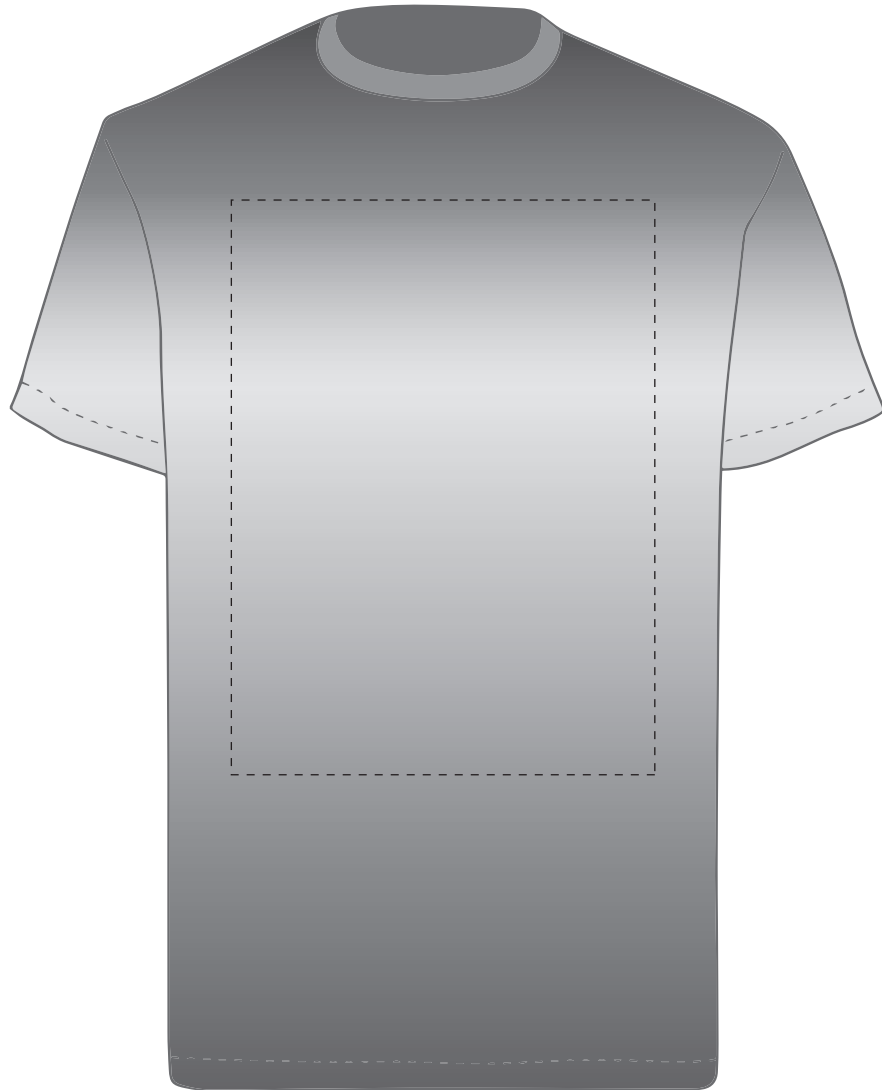

Your Ref:	Quantity:	Product Code: TF1000
Our Ref:	Version: 1	Product Colour: White

PRINTING CONCERNS: PRINT MAY DISCOLOUR**PRODUCT INFO: DUE TO THE NATURE OF THE PRODUCT THE PRINT POSITION MAY VARY BY 2 - 3 MM****PANTONE REFERENCE(S)**

The dashed line is to demonstrate print area and will not appear on your printed item

- Colour 1
- Colour 1
- Colour 1
- Colour 1

ARTWORK SCALE 20%

ACTUAL ARTWORK SIZE:*To proceed, please approve visual via the online system.***PLEASE NOTE:**