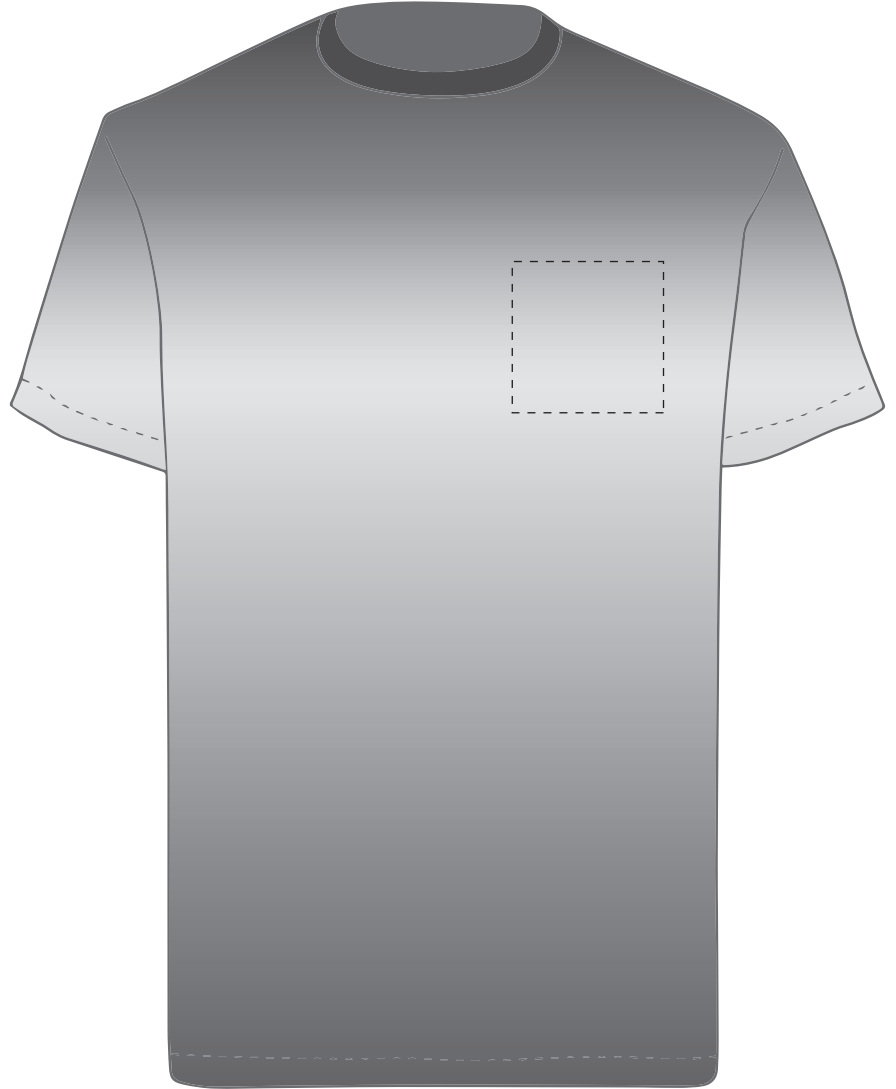

The dashed line is to demonstrate print area and will not appear on your printed item

- Colour 1
- Colour 1
- Colour 1
- Colour 1

ARTWORK SCALE 20%

*To proceed, please approve visual via the online system.***PLEASE NOTE:**