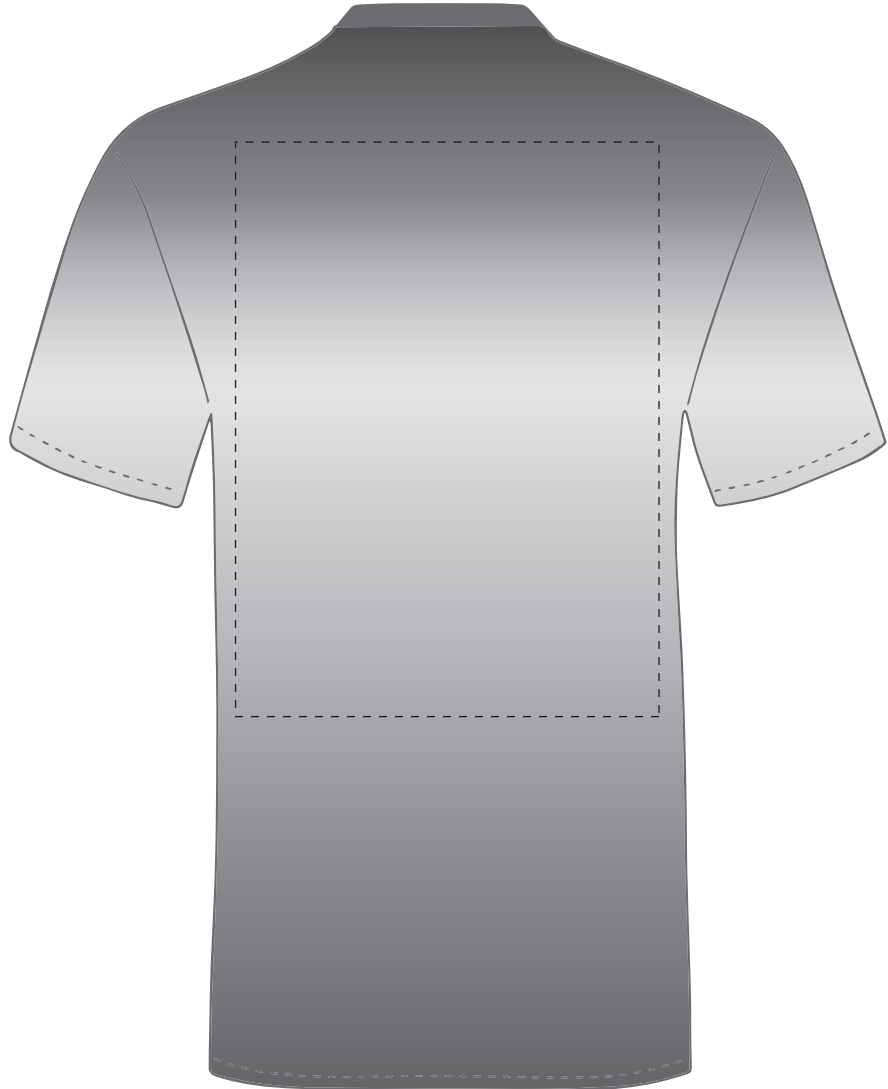

Your Ref:

Quantity:

Product Code: TF1000

Our Ref:

Version: 1

Product Colour: White

PRINTING CONCERNS: PRINT MAY DISCOLOUR

PRODUCT INFO: DUE TO THE NATURE OF THE PRODUCT THE PRINT POSITION MAY VARY BY 2 - 3 MM

PANTONE REFERENCE(S)

The dashed line is to demonstrate print area and will not appear on your printed item

- Colour 1
- Colour 1
- Colour 1
- Colour 1

ARTWORK SCALE 20%

ACTUAL ARTWORK SIZE:

123mm x 123mm

To proceed, please approve visual via the online system.

PLEASE NOTE:

- All colours including print and product are for visual purposes only and should not be regarded as the actual colour of the product and print.
- Some products may vary from batch to batch and may differ from previous orders.
- The colour and texture of a product can also have an effect on the final print colour.
- By approving this order we accept that you understand these terms.

1. Your order will not go in to print and production time cannot be confirmed, unless artwork has been approved via the online system.
2. Once printed, artwork cannot be amended, mistakes must be rectified at visual stage.
3. Claims for faulty goods will be honoured, only if the goods are returned to us. We will not issue credits/refunds for items that have been distributed. Please ensure that goods are satisfactory before distribution
4. We are not responsible for delays during transit.

By approving this visual, you are confirming you have thoroughly checked all information, including layout, fonts, spelling, print colours, print size, print position, product, product colour and quantity.

This item is available in the following colours: