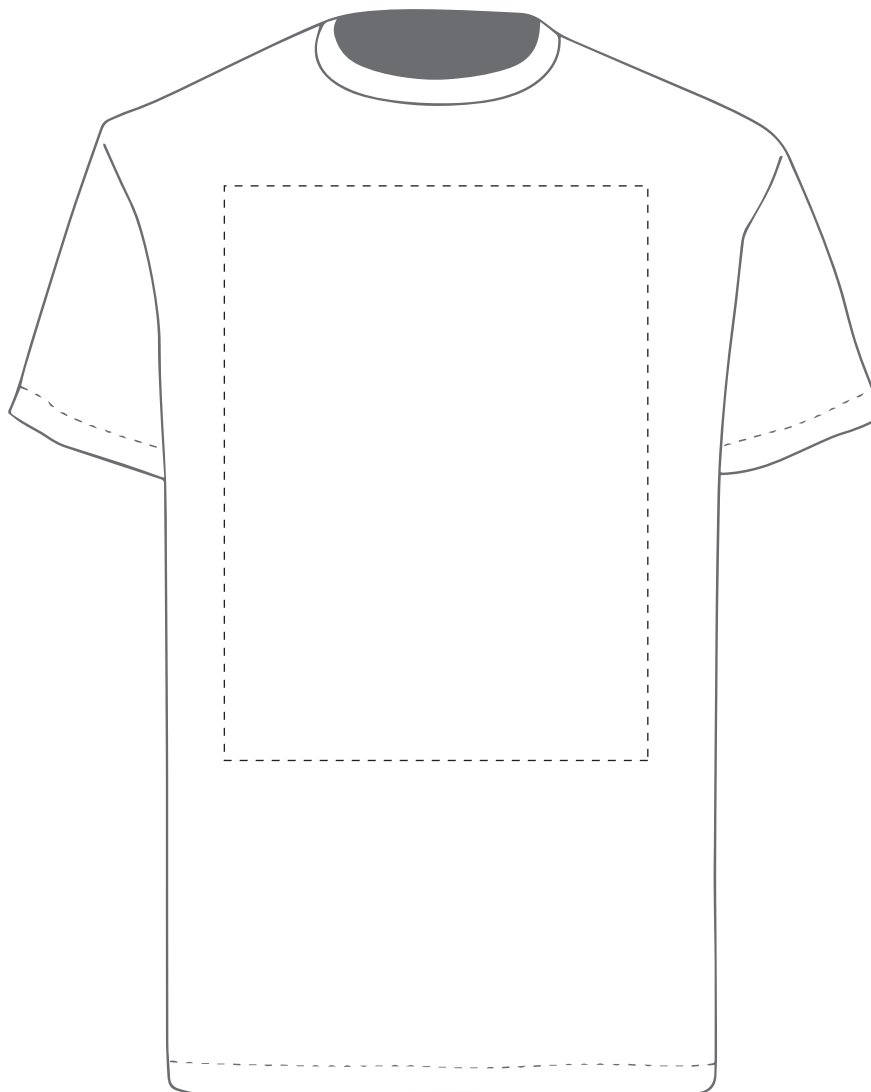

The dashed line is to demonstrate print area and will not appear on your printed item

● Colour 1

● Colour 1

● Colour 1

● Colour 1

ARTWORK SCALE 20%

**ACTUAL ARTWORK SIZE:***To proceed, please approve visual via the online system.***PLEASE NOTE:**