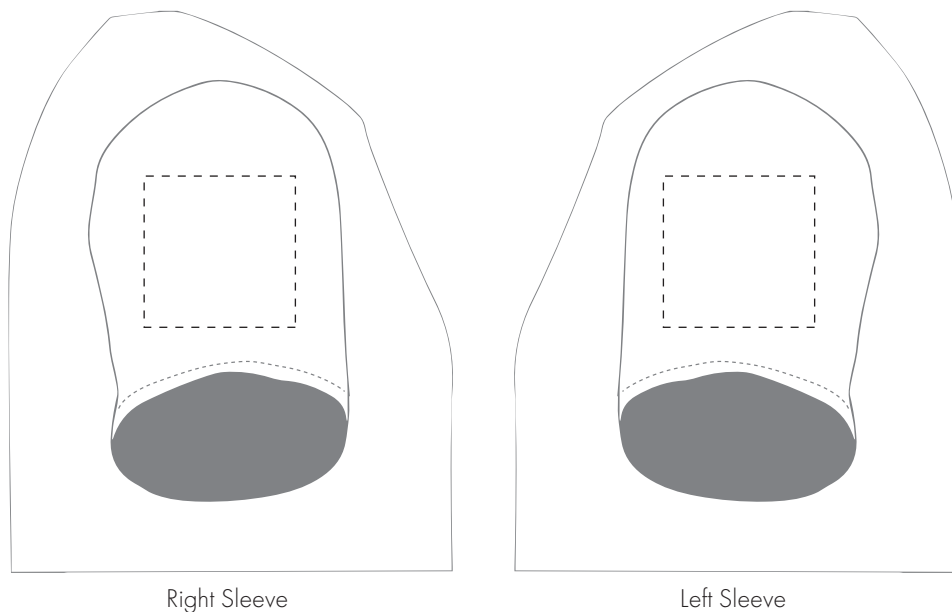

Your Ref:

Quantity:

Product Code: TF0006

Our Ref:

Version: 1

Product Colour: White

PRINTING CONCERNS: PRINT MAY DISCOLOUR

PRODUCT INFO: DUE TO THE NATURE OF THE PRODUCT THE PRINT POSITION MAY VARY BY 2 - 3 MM

PANTONE REFERENCE(S)

The dashed line is to demonstrate print area and will not appear on your printed item

● Colour 1

● Colour 1

● Colour 1

● Colour 1

ARTWORK SCALE 25%

To proceed, please approve visual via the online system.

PLEASE NOTE:

- All colours including print and product are for visual purposes only and should not be regarded as the actual colour of the product and print.
- Some products may vary from batch to batch and may differ from previous orders.
- The colour and texture of a product can also have an effect on the final print colour.
- By approving this order we accept that you understand these terms.

1. Your order will not go in to print and production time cannot be confirmed, unless artwork has been approved via the online system.
2. Once printed, artwork cannot be amended, mistakes must be rectified at visual stage.
3. Claims for faulty goods will be honoured, only if the goods are returned to us. We will not issue credits/refunds for items that have been distributed. Please ensure that goods are satisfactory before distribution
4. We are not responsible for delays during transit.

By approving this visual, you are confirming you have thoroughly checked all information, including layout, fonts, spelling, print colours, print size, print position, product, product colour and quantity.