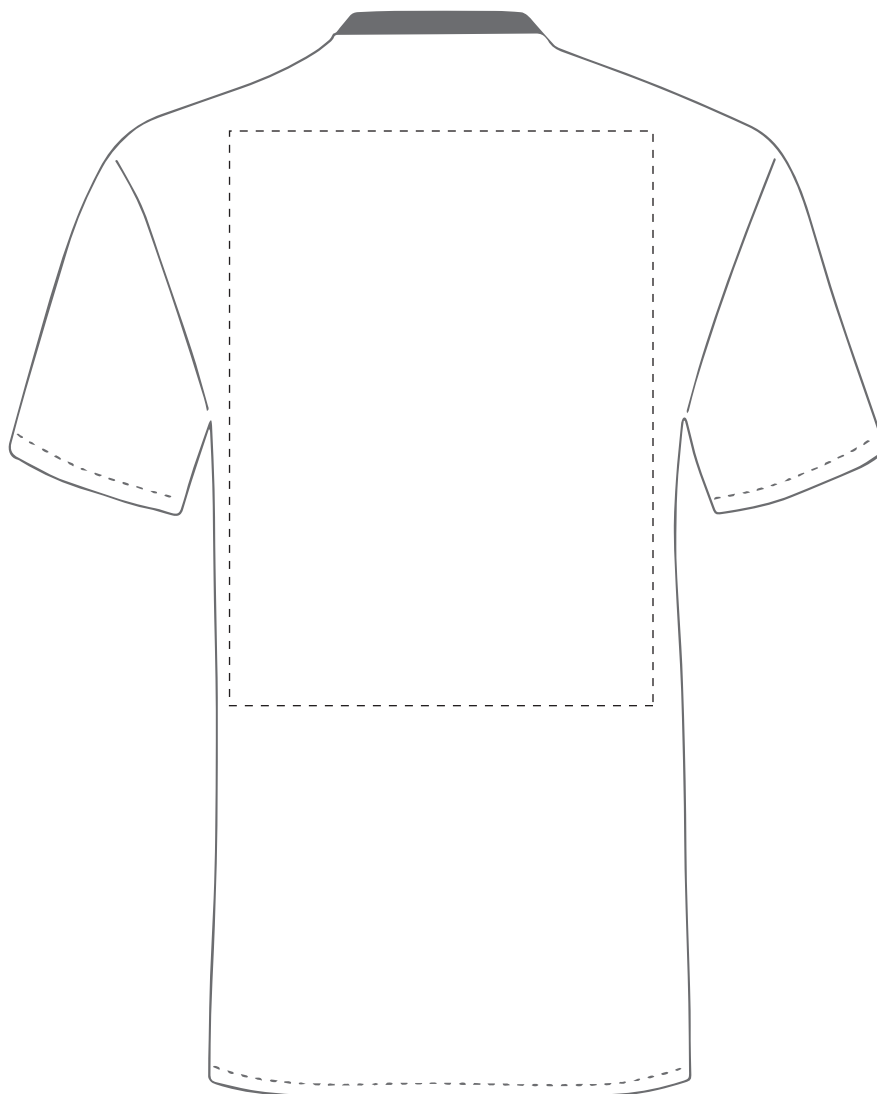

The dashed line is to demonstrate print area and will not appear on your printed item

● Colour 1

● Colour 1

● Colour 1

● Colour 1

ARTWORK SCALE 20%

**ACTUAL ARTWORK SIZE:***To proceed, please approve visual via the online system.***PLEASE NOTE:**