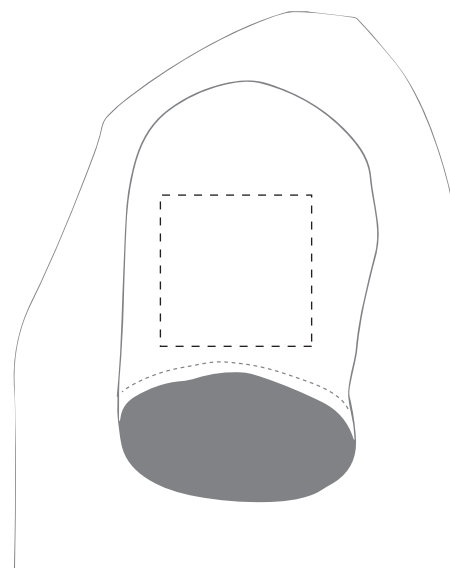

PRINTING CONCERNS: PRINT MAY DISCOLOUR**PRODUCT INFO: DUE TO THE NATURE OF THE PRODUCT THE PRINT POSITION MAY VARY BY 2 - 3 MM****PANTONE REFERENCE(S)**

The dashed line is to demonstrate print area and will not appear on your printed item

● Colour 1

● Colour 1

● Colour 1

● Colour 1

ARTWORK SCALE 25%

Right Sleeve

Left Sleeve

*To proceed, please approve visual via the online system.***PLEASE NOTE:**