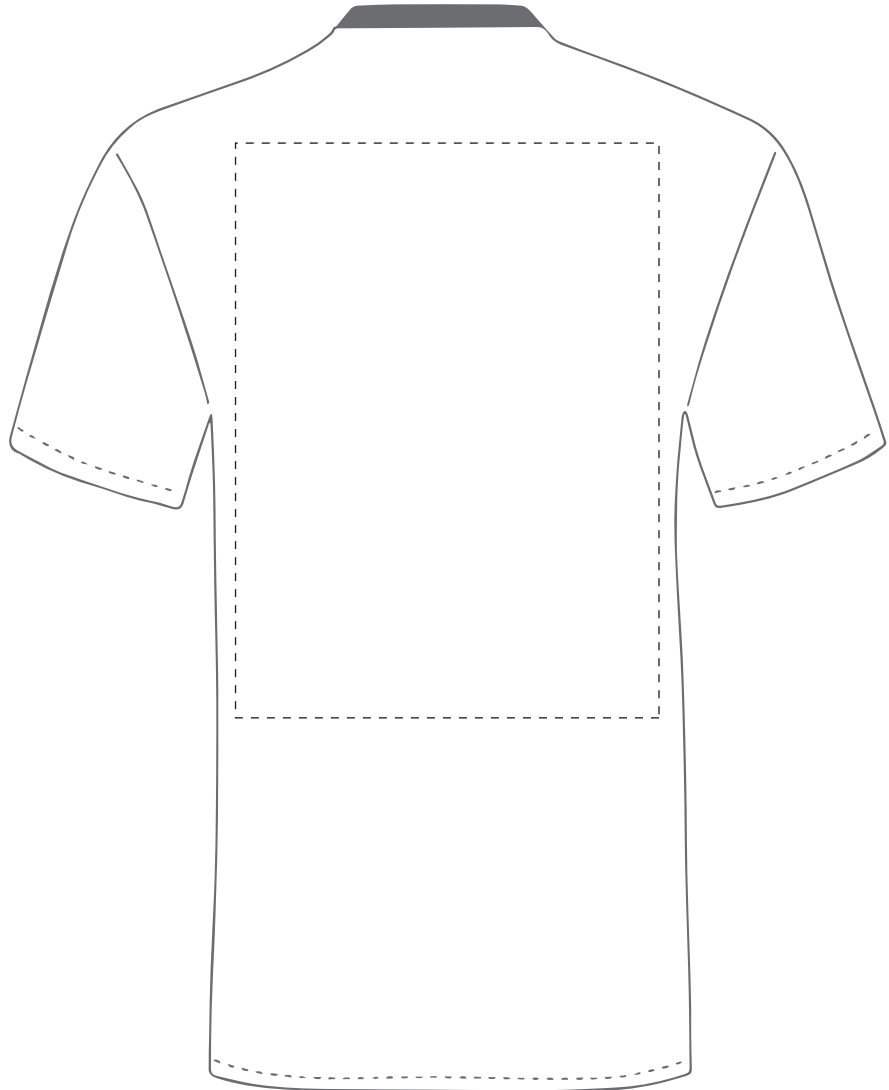

Your Ref:	Quantity:	Product Code: TF0005
Our Ref:	Version: 1	Product Colour: White

PRINTING CONCERNS: PRINT MAY DISCOLOUR

PRODUCT INFO: DUE TO THE NATURE OF THE PRODUCT THE PRINT POSITION MAY VARY BY 2 - 3 MM

PANTONE REFERENCE(S)

The dashed line is to demonstrate print area and will not appear on your printed item

- Colour 1
- Colour 1
- Colour 1
- Colour 1

ARTWORK SCALE 20%

ACTUAL ARTWORK SIZE:

To proceed, please approve visual via the online system.

PLEASE NOTE:

- All colours including print and product are for visual purposes only and should not be regarded as the actual colour of the product and print.
- Some products may vary from batch to batch and may differ from previous orders.
- The colour and texture of a product can also have an effect on the final print colour.
- By approving this order we accept that you understand these terms.

1. Your order will not go in to print and production time cannot be confirmed, unless artwork has been approved via the online system.
2. Once printed, artwork cannot be amended, mistakes must be rectified at visual stage.
3. Claims for faulty goods will be honoured, only if the goods are returned to us. We will not issue credits/refunds for items that have been distributed. Please ensure that goods are satisfactory before distribution
4. We are not responsible for delays during transit.

By approving this visual, you are confirming you have thoroughly checked all information, including layout, fonts, spelling, print colours, print size, print position, product, product colour and quantity.