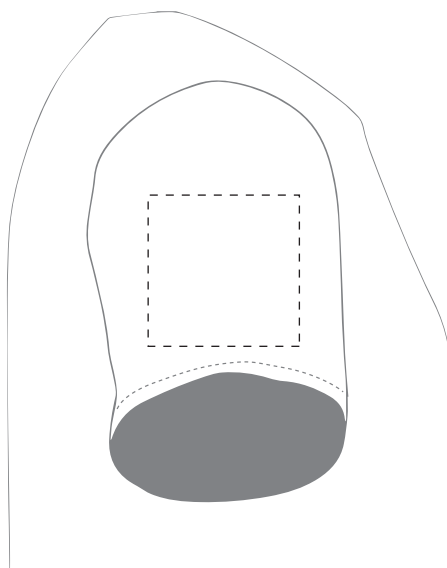

PRINTING CONCERNS: PRINT MAY DISCOLOUR**PRODUCT INFO: DUE TO THE NATURE OF THE PRODUCT THE PRINT POSITION MAY VARY BY 2 - 3 MM****PANTONE REFERENCE(S)**

The dashed line is to demonstrate print area and will not appear on your printed item

● Colour 1

● Colour 1

● Colour 1

● Colour 1

ARTWORK SCALE 25%

Right Sleeve

Left Sleeve

*To proceed, please approve visual via the online system.***PLEASE NOTE:**