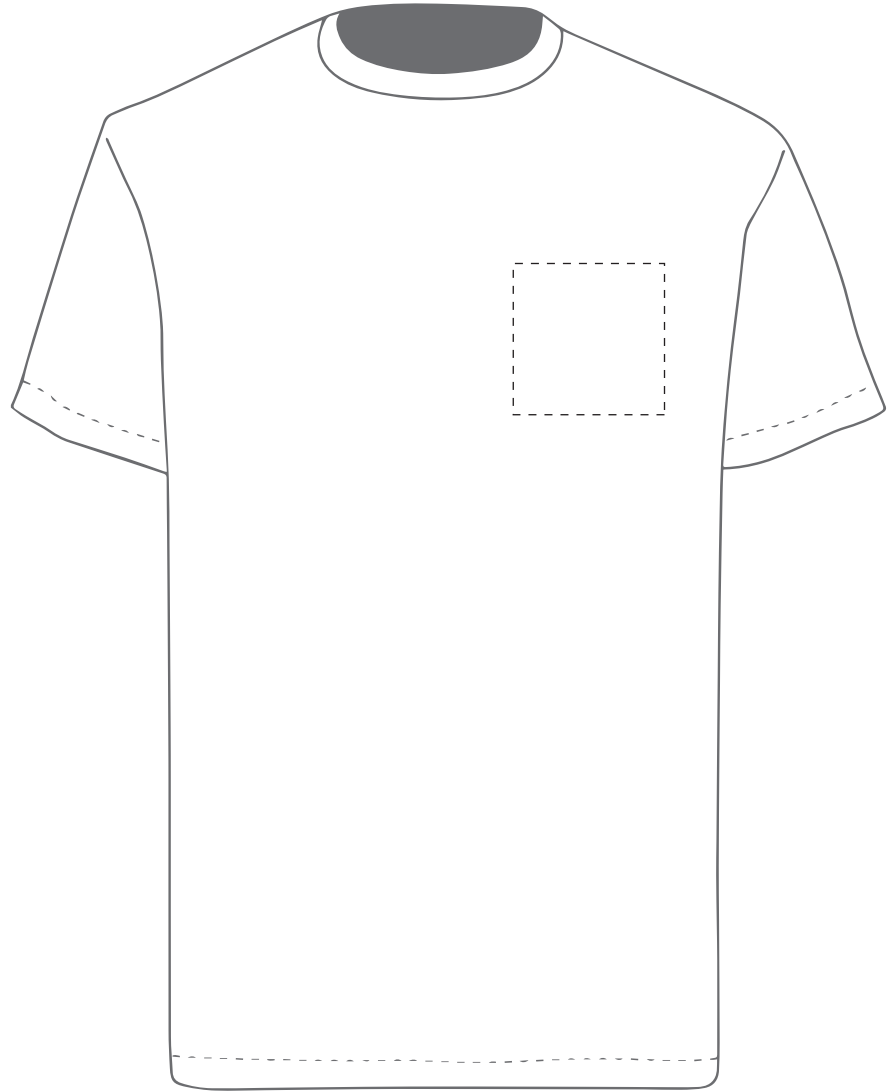

Your Ref:	Quantity:	Product Code: TF0005
Our Ref:	Version: 1	Product Colour: White

PRINTING CONCERNS: PRINT MAY DISCOLOUR**PRODUCT INFO: DUE TO THE NATURE OF THE PRODUCT THE PRINT POSITION MAY VARY BY 2 - 3 MM****PANTONE REFERENCE(S)**

The dashed line is to demonstrate print area and will not appear on your printed item

- Colour 1
- Colour 1
- Colour 1
- Colour 1

ARTWORK SCALE 20%

*To proceed, please approve visual via the online system.***PLEASE NOTE:**