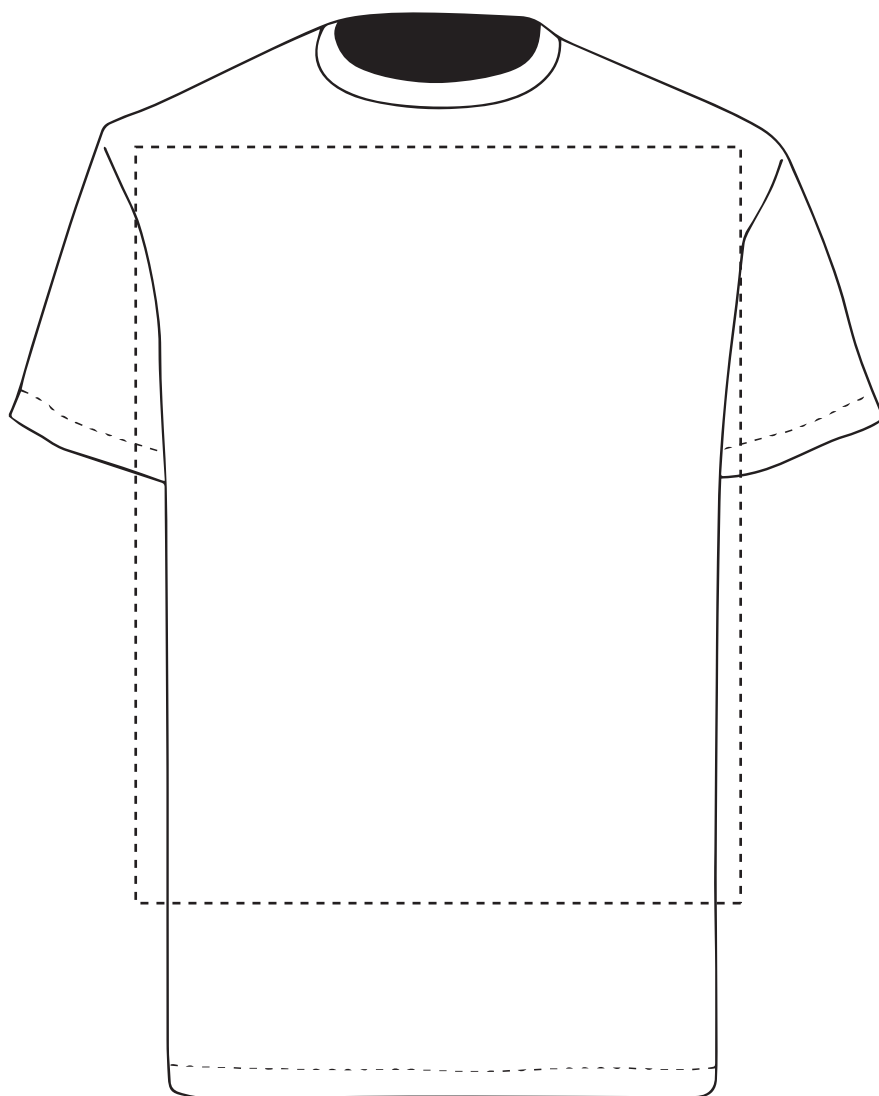

Your Ref:

Quantity:

Product Code: TF0004

Our Ref:

Version: 1

Product Colour: White

PRINTING CONCERNS: PRINT MAY DISCOLOUR

PRODUCT INFO: DUE TO THE NATURE OF THE PRODUCT THE PRINT POSITION MAY VARY BY 2 - 3 MM

PANTONE REFERENCE(S)

The dashed line is to demonstrate print area and will not appear on your printed item

Full Colour Printing

ARTWORK SCALE 20%

To proceed, please approve visual via the online system.

PLEASE NOTE:

- All colours including print and product are for visual purposes only and should not be regarded as the actual colour of the product and print.
- Some products may vary from batch to batch and may differ from previous orders.
- The colour and texture of a product can also have an effect on the final print colour.
- By approving this order we accept that you understand these terms.

1. Your order will not go in to print and production time cannot be confirmed, unless artwork has been approved via the online system.
2. Once printed, artwork cannot be amended, mistakes must be rectified at visual stage.
3. Claims for faulty goods will be honoured, only if the goods are returned to us. We will not issue credits/refunds for items that have been distributed. Please ensure that goods are satisfactory before distribution
4. We are not responsible for delays during transit.

By approving this visual, you are confirming you have thoroughly checked all information, including layout, fonts, spelling, print colours, print size, print position, product, product colour and quantity.

This item is available in the following colours: