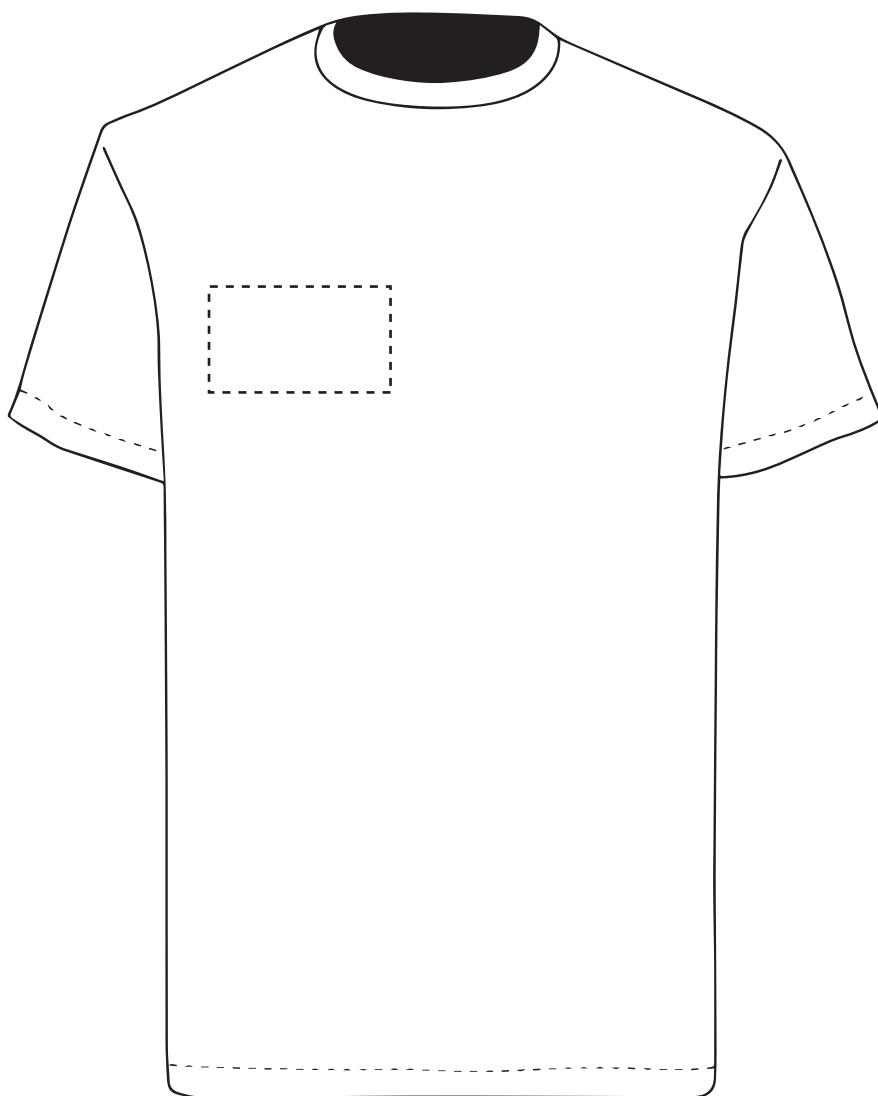

Your Ref:

Quantity:

Product Code: TF0004

Our Ref:

Version: 1

Product Colour: White

PRINTING CONCERNS: PRINT MAY DISCOLOUR

PRODUCT INFO: DUE TO THE NATURE OF THE PRODUCT THE PRINT POSITION MAY VARY BY 2 - 3 MM

PANTONE REFERENCE(S)

The dashed line is to demonstrate print area and will not appear on your printed item

Full Colour Printing

ARTWORK SCALE 20%

To proceed, please approve visual via the online system.

PLEASE NOTE:

- All colours including print and product are for visual purposes only and should not be regarded as the actual colour of the product and print.
- Some products may vary from batch to batch and may differ from previous orders.
- The colour and texture of a product can also have an effect on the final print colour.
- By approving this order we accept that you understand these terms.

1. Your order will not go in to print and production time cannot be confirmed, unless artwork has been approved via the online system.
2. Once printed, artwork cannot be amended, mistakes must be rectified at visual stage.
3. Claims for faulty goods will be honoured, only if the goods are returned to us. We will not issue credits/refunds for items that have been distributed. Please ensure that goods are satisfactory before distribution
4. We are not responsible for delays during transit.

By approving this visual, you are confirming you have thoroughly checked all information, including layout, fonts, spelling, print colours, print size, print position, product, product colour and quantity.

This item is available in the following colours: