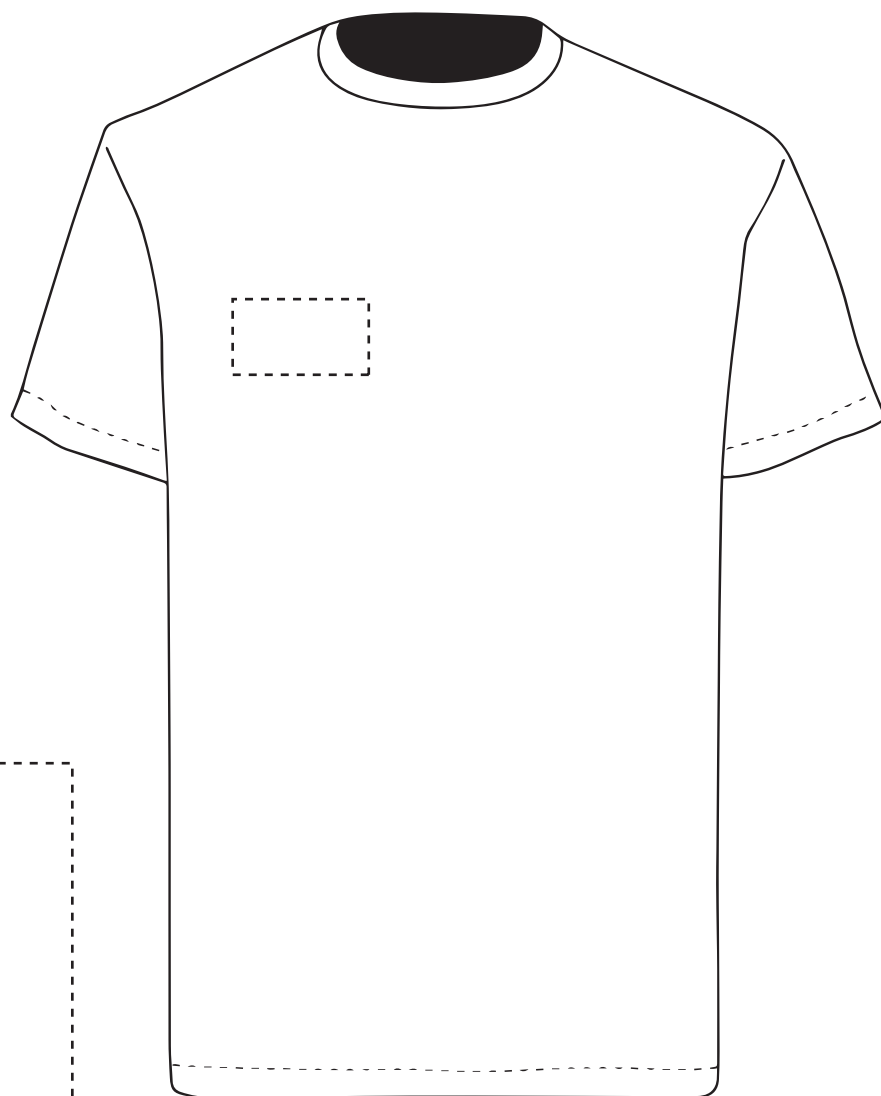

The dashed line is to demonstrate print area and will not appear on your printed item

Full Colour Printing

ARTWORK SCALE 20%

ARTWORK SCALE 100%
Max print area: 90mm x 50mm*To proceed, please approve visual via the online system.***PLEASE NOTE:**