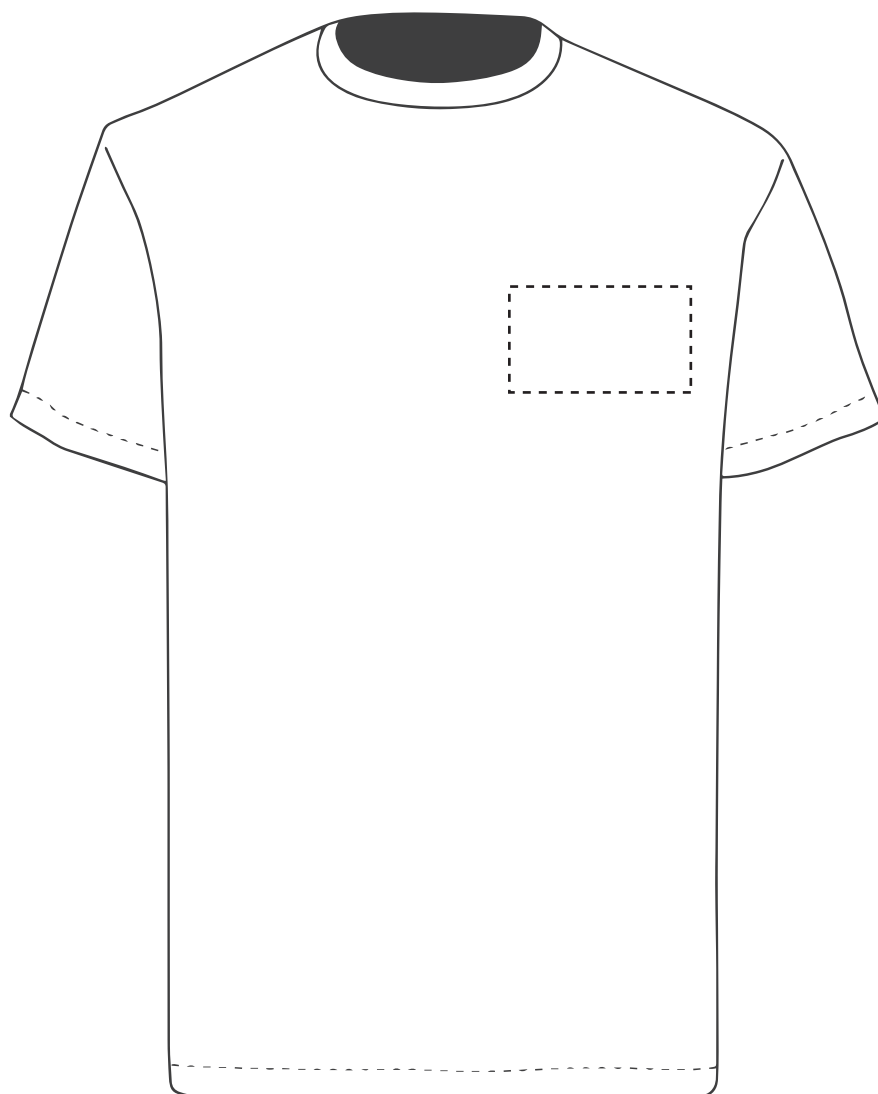

The dashed line is to demonstrate print area and will not appear on your printed item

Full Colour Printing

ARTWORK SCALE 20%

*To proceed, please approve visual via the online system.***PLEASE NOTE:**

- All colours including print and product are for visual purposes only and should not be regarded as the actual colour of the product and print.
- Some products may vary from batch to batch and may differ from previous orders.
- The colour and texture of a product can also have an effect on the final print colour.
- By approving this order we accept that you understand these terms.