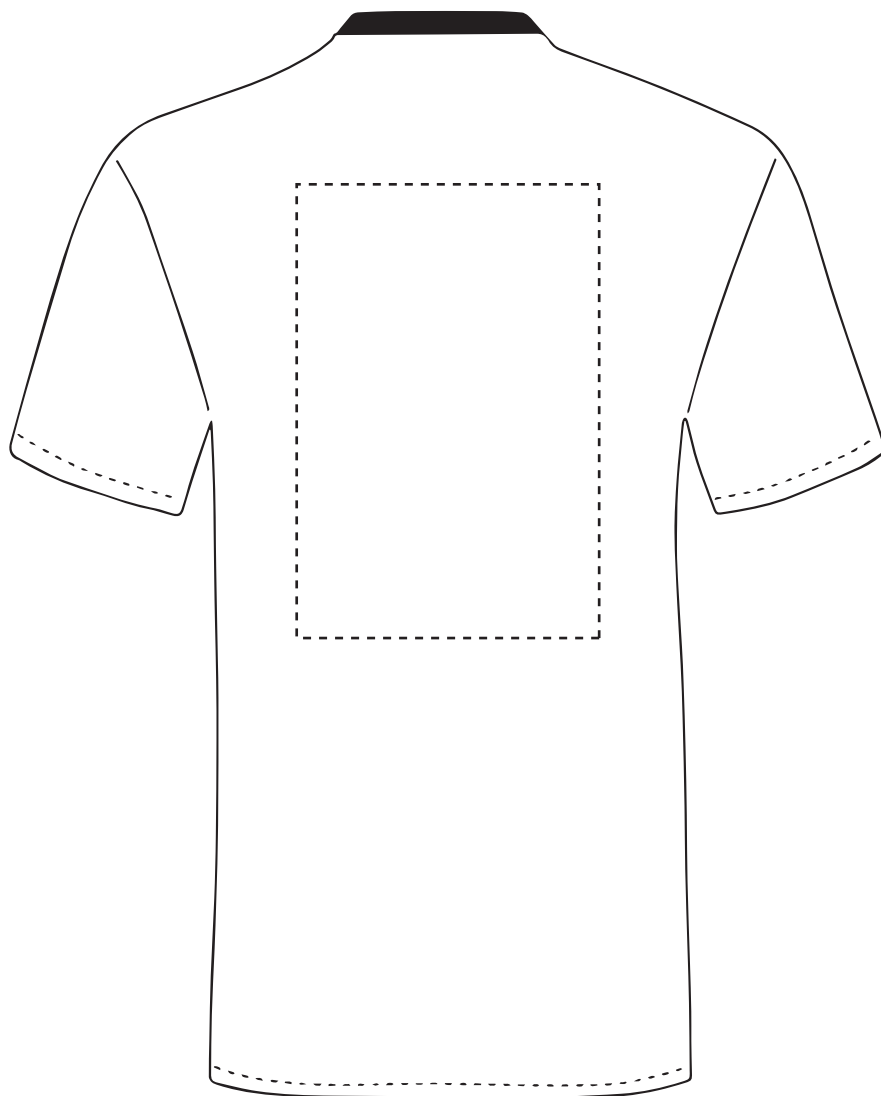

Your Ref:

Quantity:

Product Code: TF0004

Our Ref:

Version: 1

Product Colour: White

PRINTING CONCERNS: PRINT MAY DISCOLOUR

PRODUCT INFO: DUE TO THE NATURE OF THE PRODUCT THE PRINT POSITION MAY VARY BY 2 - 3 MM

PANTONE REFERENCE(S)

The dashed line is to demonstrate print area and will not appear on your printed item

Full Colour Printing

ARTWORK SCALE 20%

To proceed, please approve visual via the online system.

PLEASE NOTE:

- All colours including print and product are for visual purposes only and should not be regarded as the actual colour of the product and print.
- Some products may vary from batch to batch and may differ from previous orders.
- The colour and texture of a product can also have an effect on the final print colour.
- By approving this order we accept that you understand these terms.

1. Your order will not go in to print and production time cannot be confirmed, unless artwork has been approved via the online system.
2. Once printed, artwork cannot be amended, mistakes must be rectified at visual stage.
3. Claims for faulty goods will be honoured, only if the goods are returned to us. We will not issue credits/refunds for items that have been distributed. Please ensure that goods are satisfactory before distribution
4. We are not responsible for delays during transit.

By approving this visual, you are confirming you have thoroughly checked all information, including layout, fonts, spelling, print colours, print size, print position, product, product colour and quantity.

This item is available in the following colours: