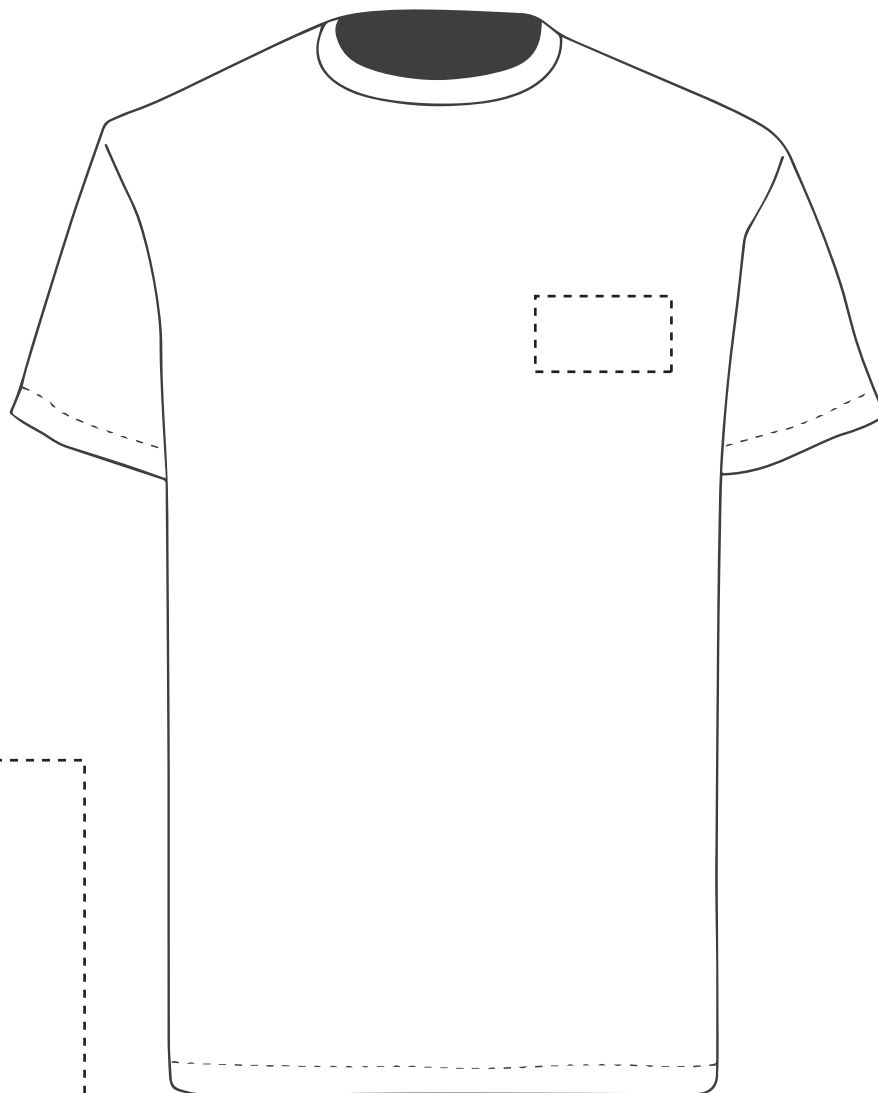

The dashed line is to demonstrate print area and will not appear on your printed item

Full Colour Printing

ARTWORK SCALE 20%

ARTWORK SCALE 100%
Max print area: 90mm x 50mm*To proceed, please approve visual via the online system.***PLEASE NOTE:**