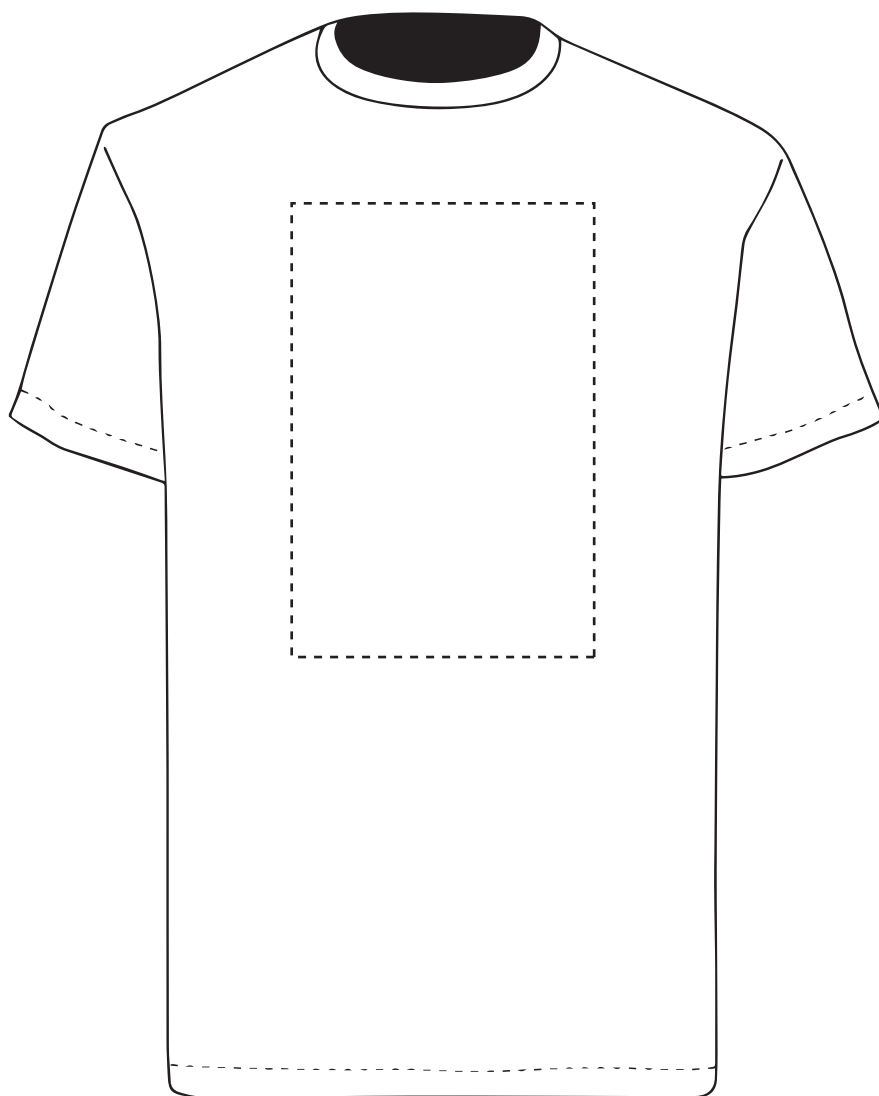

Your Ref:

Quantity:

Product Code: TF0004

Our Ref:

Version: 1

Product Colour: White

PRINTING CONCERNS: PRINT MAY DISCOLOUR

PRODUCT INFO: DUE TO THE NATURE OF THE PRODUCT THE PRINT POSITION MAY VARY BY 2 - 3 MM

PANTONE REFERENCE(S)

The dashed line is to demonstrate print area and will not appear on your printed item

Full Colour Printing

ARTWORK SCALE 20%

To proceed, please approve visual via the online system.

PLEASE NOTE:

- All colours including print and product are for visual purposes only and should not be regarded as the actual colour of the product and print.
- Some products may vary from batch to batch and may differ from previous orders.
- The colour and texture of a product can also have an effect on the final print colour.
- By approving this order we accept that you understand these terms.

1. Your order will not go in to print and production time cannot be confirmed, unless artwork has been approved via the online system.
2. Once printed, artwork cannot be amended, mistakes must be rectified at visual stage.
3. Claims for faulty goods will be honoured, only if the goods are returned to us. We will not issue credits/refunds for items that have been distributed. Please ensure that goods are satisfactory before distribution
4. We are not responsible for delays during transit.

By approving this visual, you are confirming you have thoroughly checked all information, including layout, fonts, spelling, print colours, print size, print position, product, product colour and quantity.

This item is available in the following colours: