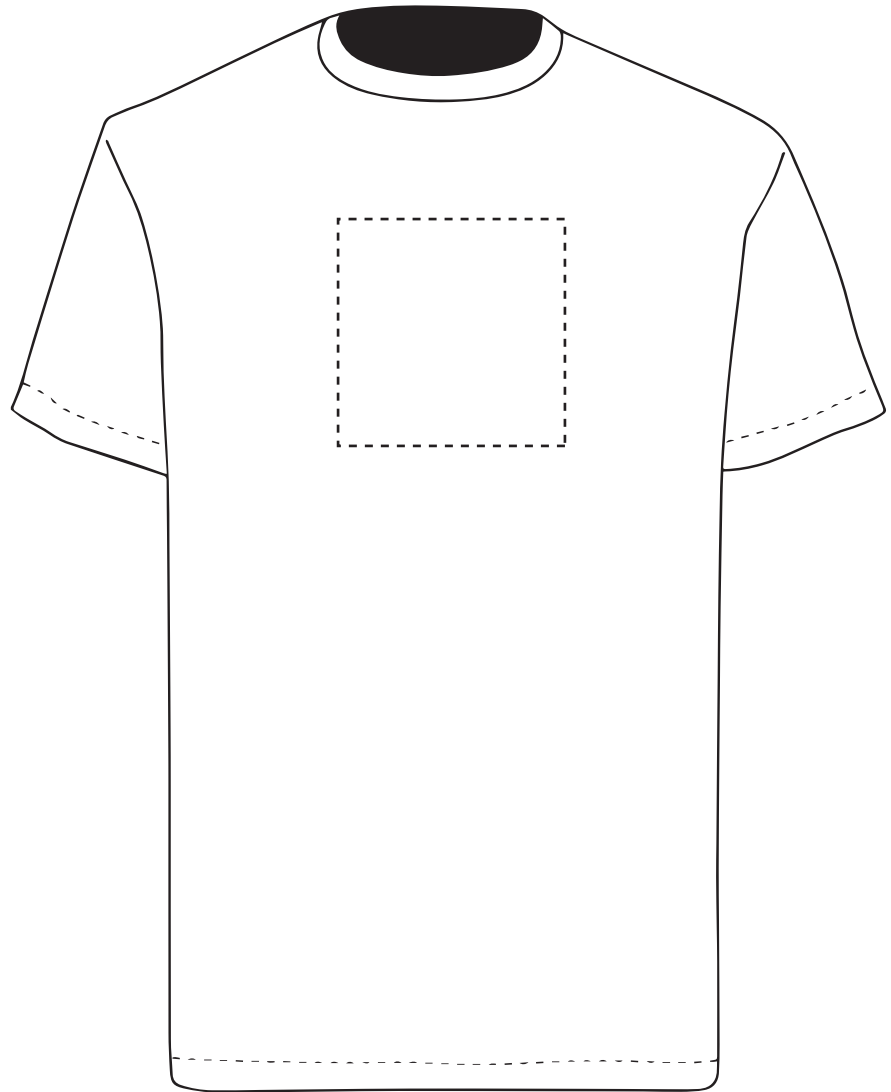

Your Ref:

Quantity:

Product Code: TF0004

Our Ref:

Version: 1

Product Colour: White

PRINTING CONCERNS: PRINT MAY DISCOLOUR

PRODUCT INFO: DUE TO THE NATURE OF THE PRODUCT THE PRINT POSITION MAY VARY BY 2 - 3 MM

PANTONE REFERENCE(S)

The dashed line is to demonstrate print area and will not appear on your printed item

Full Colour Printing

ARTWORK SCALE 20%

To proceed, please approve visual via the online system.

PLEASE NOTE:

- All colours including print and product are for visual purposes only and should not be regarded as the actual colour of the product and print.
- Some products may vary from batch to batch and may differ from previous orders.
- The colour and texture of a product can also have an effect on the final print colour.
- By approving this order we accept that you understand these terms.

1. Your order will not go in to print and production time cannot be confirmed, unless artwork has been approved via the online system.
2. Once printed, artwork cannot be amended, mistakes must be rectified at visual stage.
3. Claims for faulty goods will be honoured, only if the goods are returned to us. We will not issue credits/refunds for items that have been distributed. Please ensure that goods are satisfactory before distribution
4. We are not responsible for delays during transit.

By approving this visual, you are confirming you have thoroughly checked all information, including layout, fonts, spelling, print colours, print size, print position, product, product colour and quantity.

This item is available in the following colours: