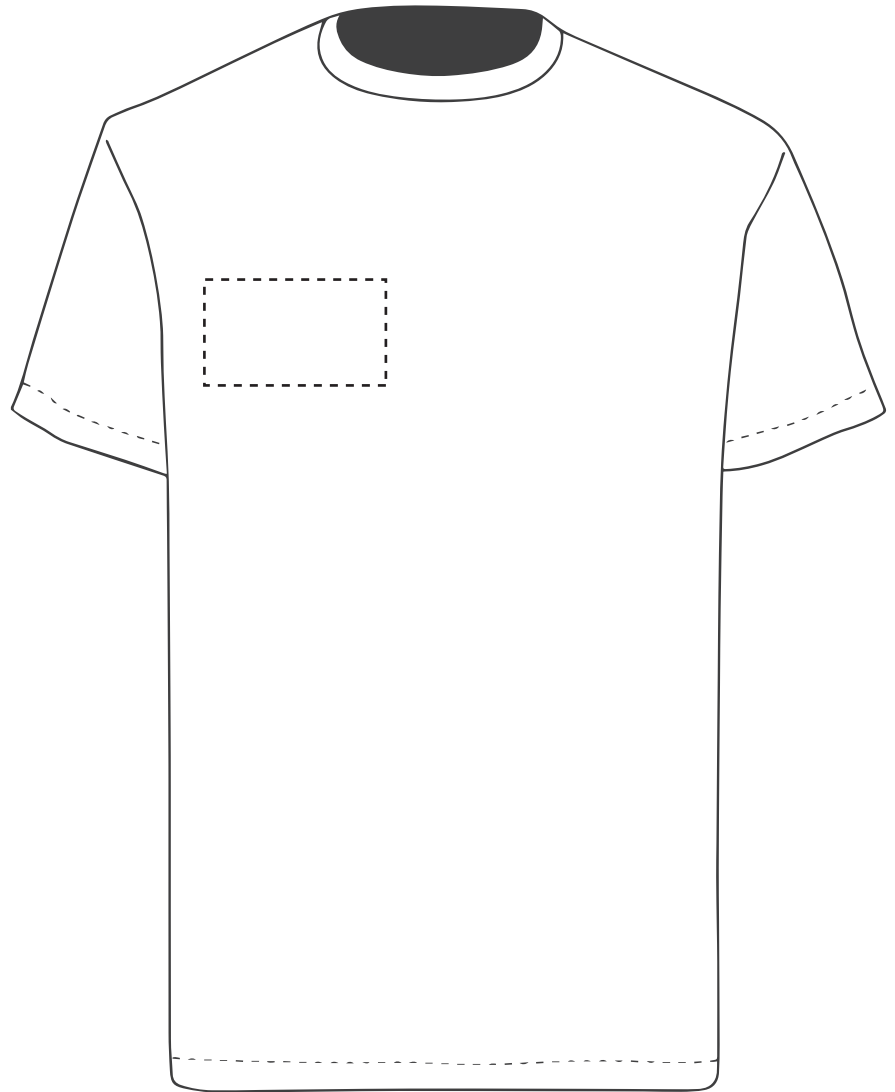

The dashed line is to demonstrate print area and will not appear on your printed item

- Colour 1
- Colour 1
- Colour 1
- Colour 1

ARTWORK SCALE 20%

ARTWORK SCALE 100%
Max print area: 90mm x 50mm

*To proceed, please approve visual via the online system.***PLEASE NOTE:**

The dashed line is to demonstrate print area and will not appear on your printed item

- Colour 1
- Colour 1
- Colour 1
- Colour 1

ARTWORK SCALE 20%

*To proceed, please approve visual via the online system.***PLEASE NOTE:**