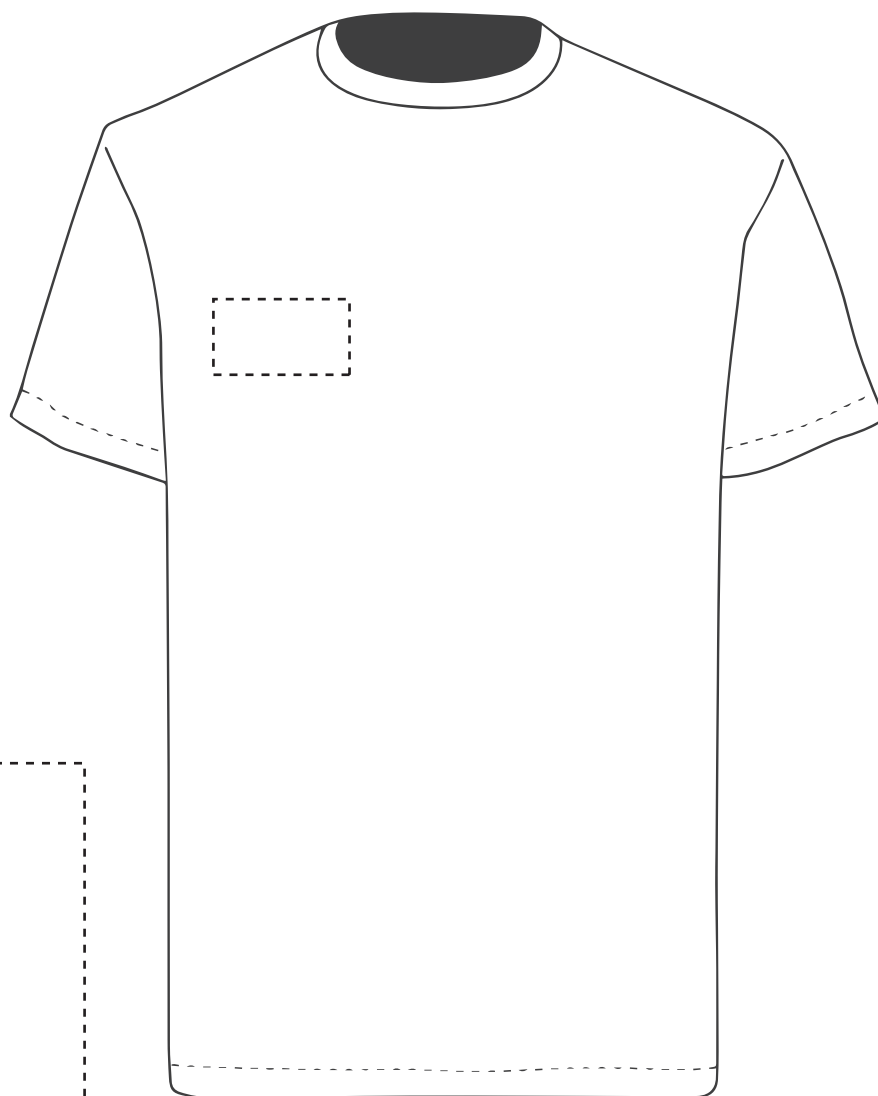

Your Ref:

Quantity:

Product Code: TF0004

Our Ref:

Version: 1

Product Colour: White

PRINTING CONCERNS: PRINT MAY DISCOLOUR**PRODUCT INFO: DUE TO THE NATURE OF THE PRODUCT THE PRINT POSITION MAY VARY BY 2 - 3 MM****Madeira Thread Colours**

The dashed line is to demonstrate print area and will not appear on your printed item

- Colour 1
- Colour 1
- Colour 1
- Colour 1

ARTWORK SCALE 20%

ARTWORK SCALE 100%
Max print area: 90mm x 50mm

*To proceed, please approve visual via the online system.***PLEASE NOTE:**