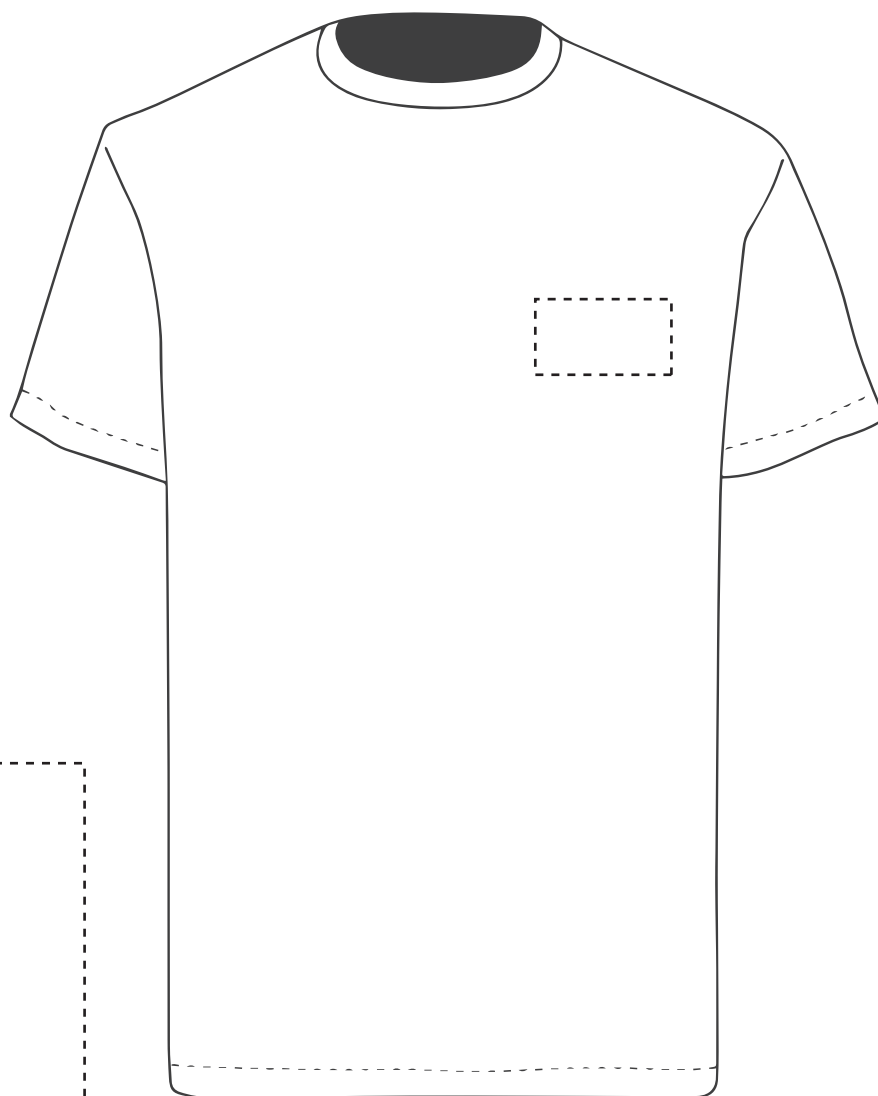

Your Ref:

Quantity:

Product Code: TF0004

Our Ref:

Version: 1

Product Colour: White

PRINTING CONCERNS: PRINT MAY DISCOLOUR

PRODUCT INFO: DUE TO THE NATURE OF THE PRODUCT THE PRINT POSITION MAY VARY BY 2 - 3 MM

Madeira Thread Colours

The dashed line is to demonstrate print area and will not appear on your printed item

- Colour 1
- Colour 1
- Colour 1
- Colour 1

ARTWORK SCALE 20%