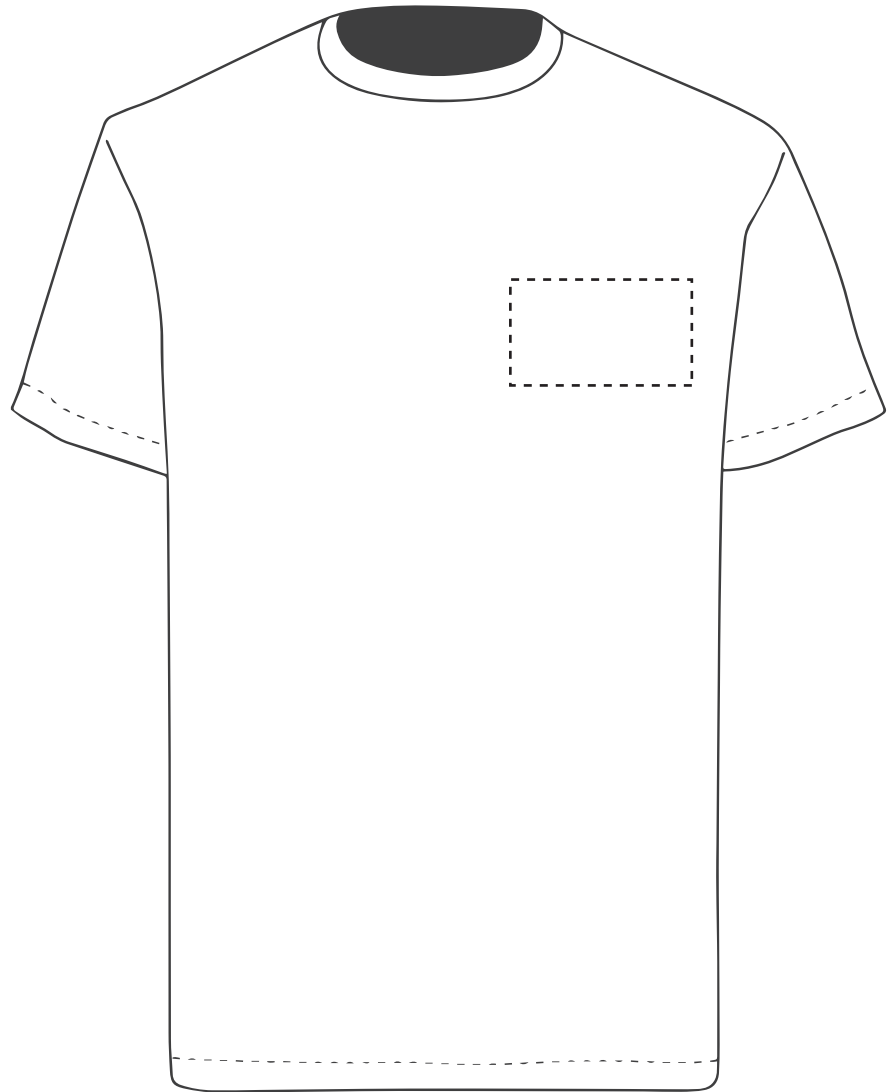

The dashed line is to demonstrate print area and will not appear on your printed item

- Colour 1
- Colour 1
- Colour 1
- Colour 1

ARTWORK SCALE 20%

ARTWORK SCALE 100%
Max print area: 90mm x 50mm

*To proceed, please approve visual via the online system.***PLEASE NOTE:**

The dashed line is to demonstrate print area and will not appear on your printed item

- Colour 1
- Colour 1
- Colour 1
- Colour 1

ARTWORK SCALE 20%

*To proceed, please approve visual via the online system.***PLEASE NOTE:**