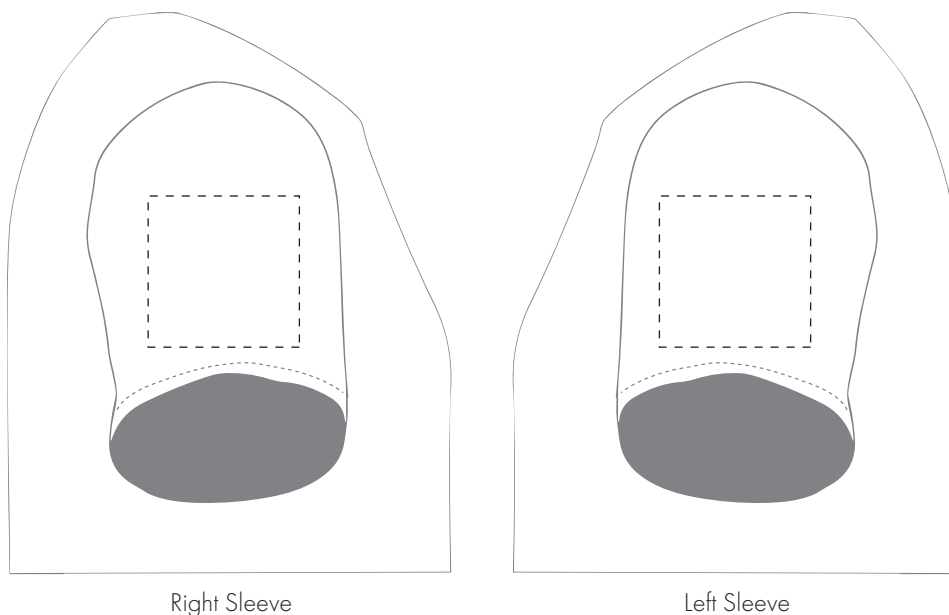

Your Ref:

Quantity:

Product Code: TF0004

Our Ref:

Version: 1

Product Colour: White

PRINTING CONCERNS: PRINT MAY DISCOLOUR

PRODUCT INFO: DUE TO THE NATURE OF THE PRODUCT THE PRINT POSITION MAY VARY BY 2 - 3 MM

PANTONE REFERENCE(S)

The dashed line is to demonstrate print area and will not appear on your printed item

● Colour 1

● Colour 1

● Colour 1

● Colour 1

ARTWORK SCALE 25%

To proceed, please approve visual via the online system.

PLEASE NOTE:

- All colours including print and product are for visual purposes only and should not be regarded as the actual colour of the product and print.
- Some products may vary from batch to batch and may differ from previous orders.
- The colour and texture of a product can also have an effect on the final print colour.
- By approving this order we accept that you understand these terms.

1. Your order will not go in to print and production time cannot be confirmed, unless artwork has been approved via the online system.
2. Once printed, artwork cannot be amended, mistakes must be rectified at visual stage.
3. Claims for faulty goods will be honoured, only if the goods are returned to us. We will not issue credits/refunds for items that have been distributed. Please ensure that goods are satisfactory before distribution
4. We are not responsible for delays during transit.

By approving this visual, you are confirming you have thoroughly checked all information, including layout, fonts, spelling, print colours, print size, print position, product, product colour and quantity.

This item is available in the following colours: