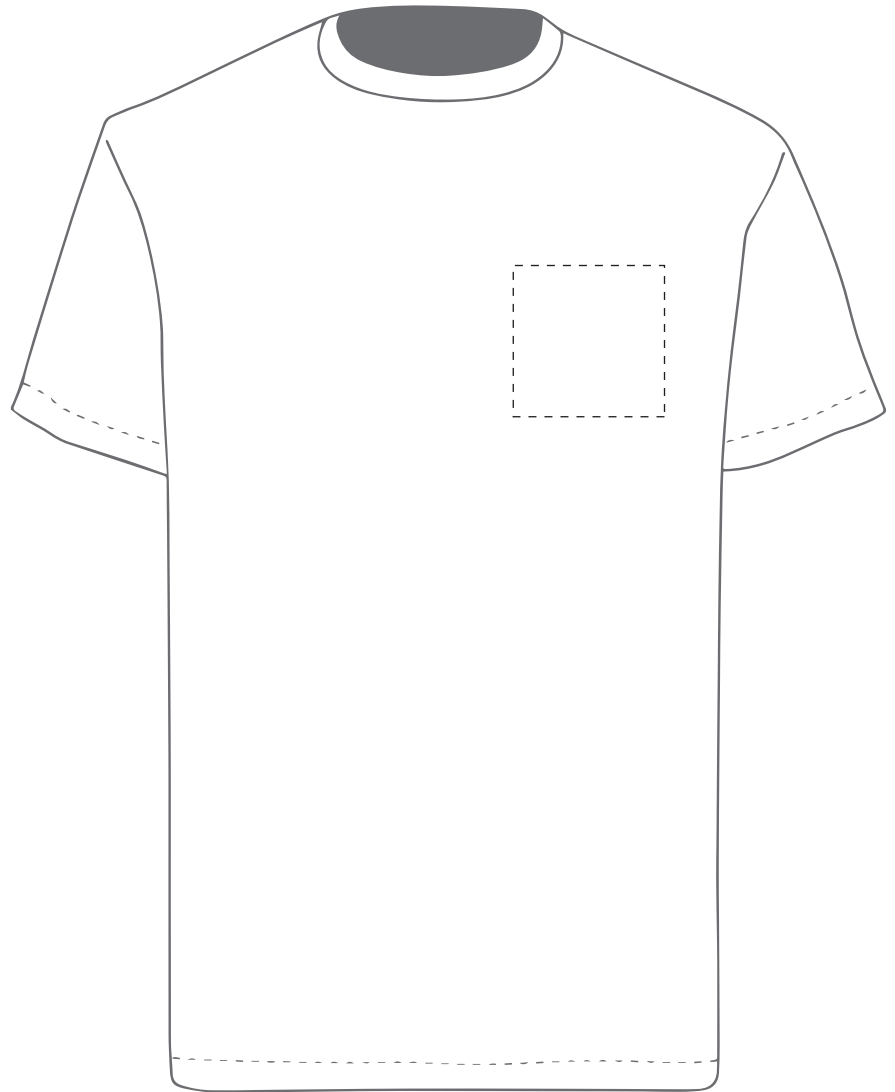

Your Ref:	Quantity:	Product Code: TF0004
Our Ref:	Version: 1	Product Colour: White

PRINTING CONCERNS: PRINT MAY DISCOLOUR**PRODUCT INFO: DUE TO THE NATURE OF THE PRODUCT THE PRINT POSITION MAY VARY BY 2 - 3 MM****PANTONE REFERENCE(S)**

The dashed line is to demonstrate print area and will not appear on your printed item

- Colour 1
- Colour 1
- Colour 1
- Colour 1

ARTWORK SCALE 20%

*To proceed, please approve visual via the online system.***PLEASE NOTE:**