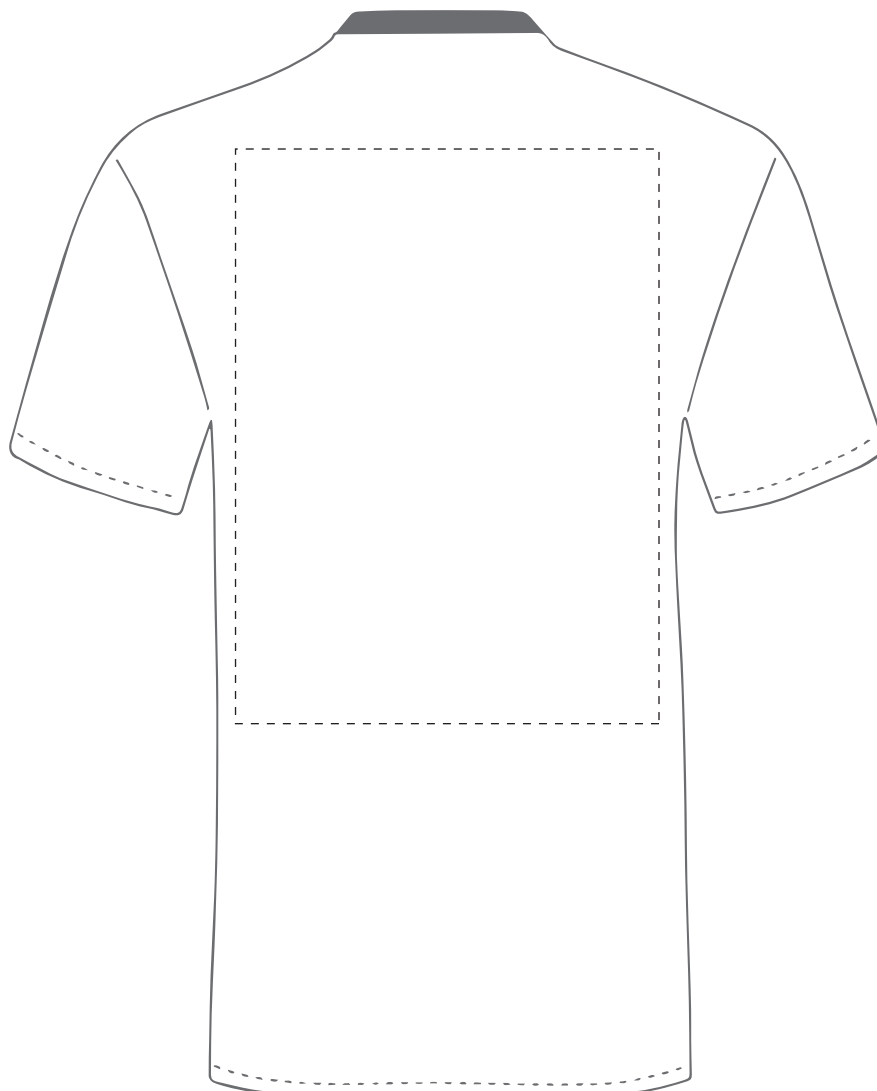

The dashed line is to demonstrate print area and will not appear on your printed item

● Colour 1

● Colour 1

● Colour 1

● Colour 1

ARTWORK SCALE 20%

ACTUAL ARTWORK SIZE:*To proceed, please approve visual via the online system.***PLEASE NOTE:**