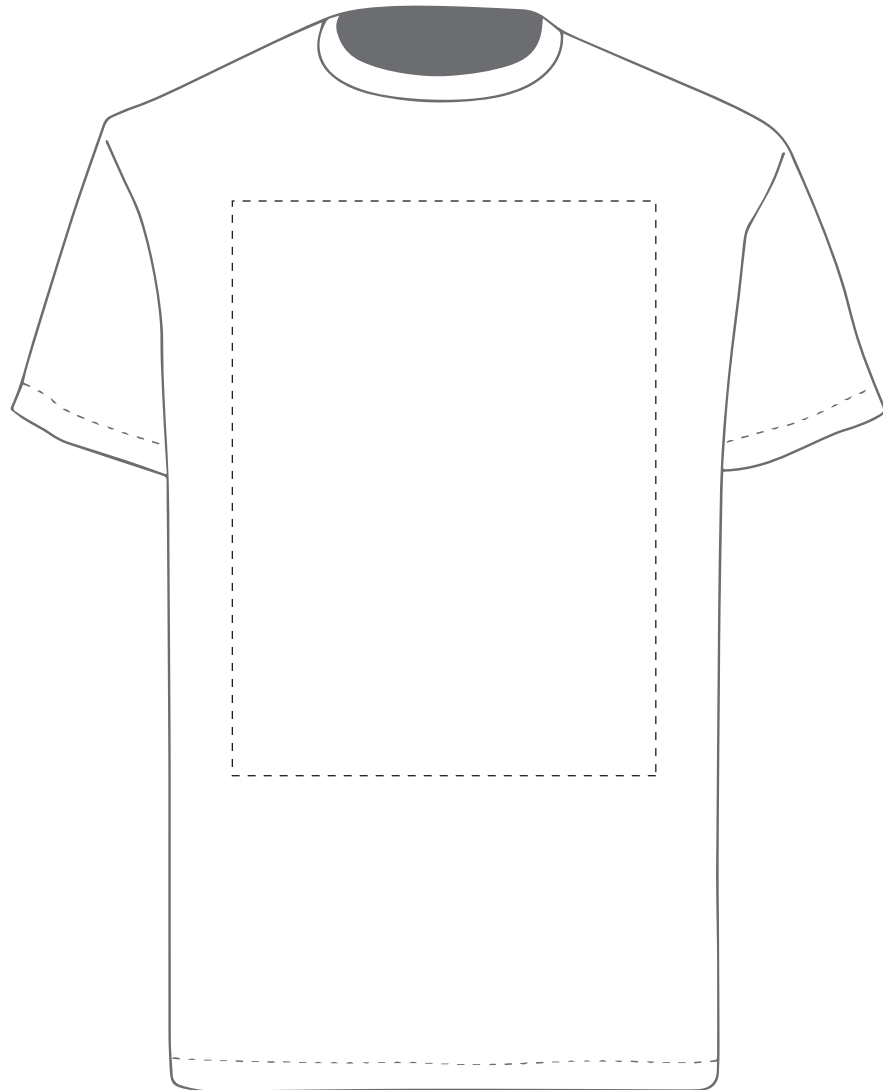

The dashed line is to demonstrate print area and will not appear on your printed item

- Colour 1
- Colour 1
- Colour 1
- Colour 1

ARTWORK SCALE 20%

*To proceed, please approve visual via the online system.***PLEASE NOTE:**

The dashed line is to demonstrate print area and will not appear on your printed item

- Colour 1
- Colour 1
- Colour 1
- Colour 1

ARTWORK SCALE 20%

ACTUAL ARTWORK SIZE:*To proceed, please approve visual via the online system.***PLEASE NOTE:**