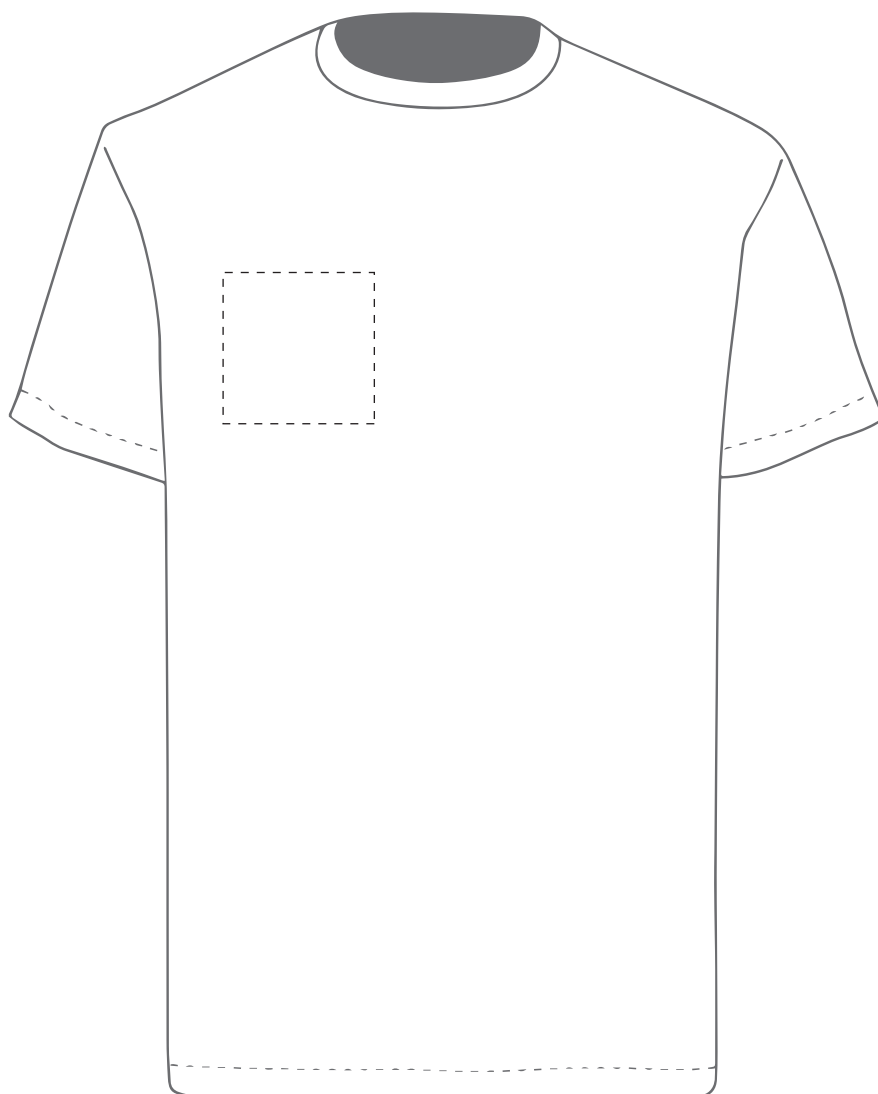

Your Ref:

Quantity:

Product Code: TF0004

Our Ref:

Version: 1

Product Colour: White

PRINTING CONCERNS: PRINT MAY DISCOLOUR

PRODUCT INFO: DUE TO THE NATURE OF THE PRODUCT THE PRINT POSITION MAY VARY BY 2 - 3 MM

PANTONE REFERENCE(S)

The dashed line is to demonstrate print area and will not appear on your printed item

● Colour 1

● Colour 1

● Colour 1

● Colour 1

ARTWORK SCALE 20%

To proceed, please approve visual via the online system.

PLEASE NOTE:

- All colours including print and product are for visual purposes only and should not be regarded as the actual colour of the product and print.
- Some products may vary from batch to batch and may differ from previous orders.
- The colour and texture of a product can also have an effect on the final print colour.
- By approving this order we accept that you understand these terms.

1. Your order will not go in to print and production time cannot be confirmed, unless artwork has been approved via the online system.
2. Once printed, artwork cannot be amended, mistakes must be rectified at visual stage.
3. Claims for faulty goods will be honoured, only if the goods are returned to us. We will not issue credits/refunds for items that have been distributed. Please ensure that goods are satisfactory before distribution
4. We are not responsible for delays during transit.

By approving this visual, you are confirming you have thoroughly checked all information, including layout, fonts, spelling, print colours, print size, print position, product, product colour and quantity.

This item is available in the following colours: