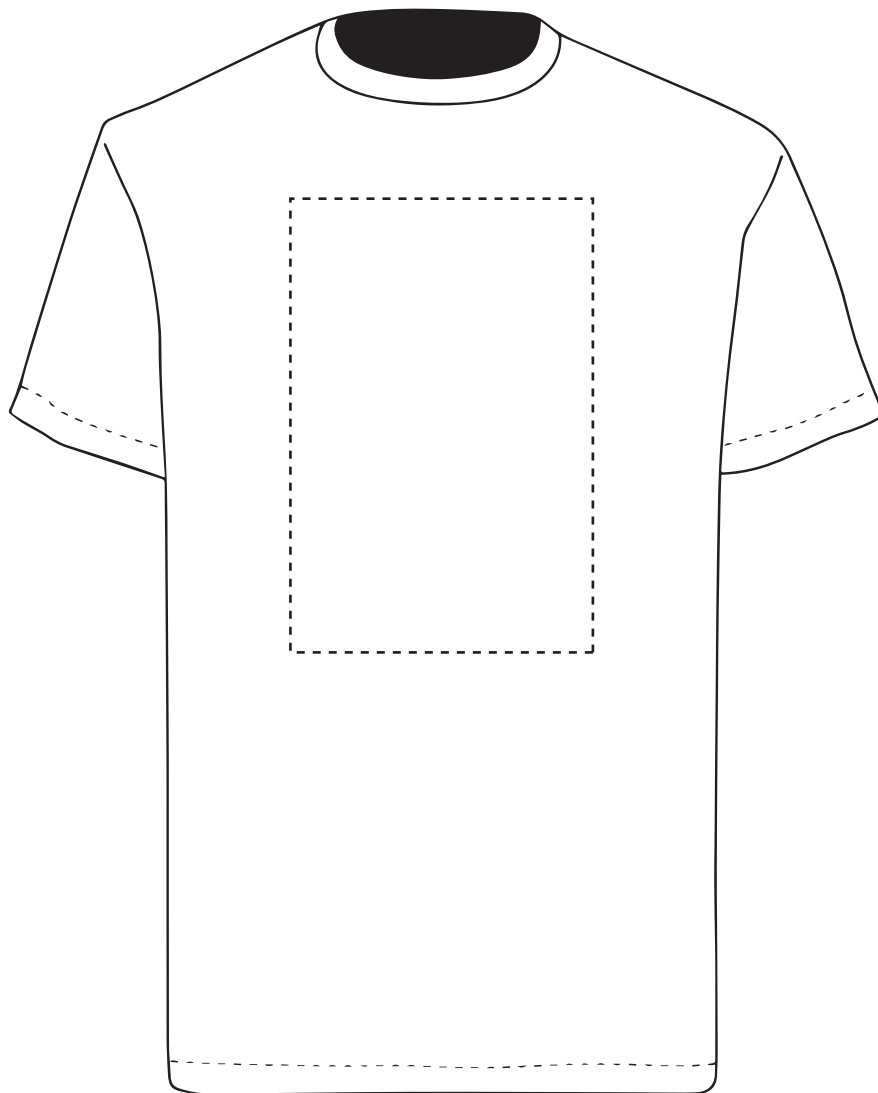

Your Ref:
Our Ref:

Quantity:
Version: 1

Product Code: TF0003
Product Colour: White

PRINTING CONCERNS: PRINT MAY DISCOLOUR

PRODUCT INFO: DUE TO THE NATURE OF THE PRODUCT THE PRINT POSITION MAY VARY BY 2 - 3 MM

PANTONE REFERENCE(S)

Full colour printing

The dashed line is to demonstrate print area and will not appear on your printed item

ARTWORK SCALE 20%

To proceed, please approve visual via the online system.

PLEASE NOTE:

- All colours including print and product are for visual purposes only and should not be regarded as the actual colour of the product and print.
- Some products may vary from batch to batch and may differ from previous orders.
- The colour and texture of a product can also have an effect on the final print colour.
- By approving this order we accept that you understand these terms.

1. Your order will not go in to print and production time cannot be confirmed, unless artwork has been approved via the online system.
2. Once printed, artwork cannot be amended, mistakes must be rectified at visual stage.
3. Claims for faulty goods will be honoured, only if the goods are returned to us. We will not issue credits/refunds for items that have been distributed. Please ensure that goods are satisfactory before distribution
4. We are not responsible for delays during transit.

By approving this visual, you are confirming you have thoroughly checked all information, including layout, fonts, spelling, print colours, print size, print position, product, product colour and quantity.

This item is available in the following colours: