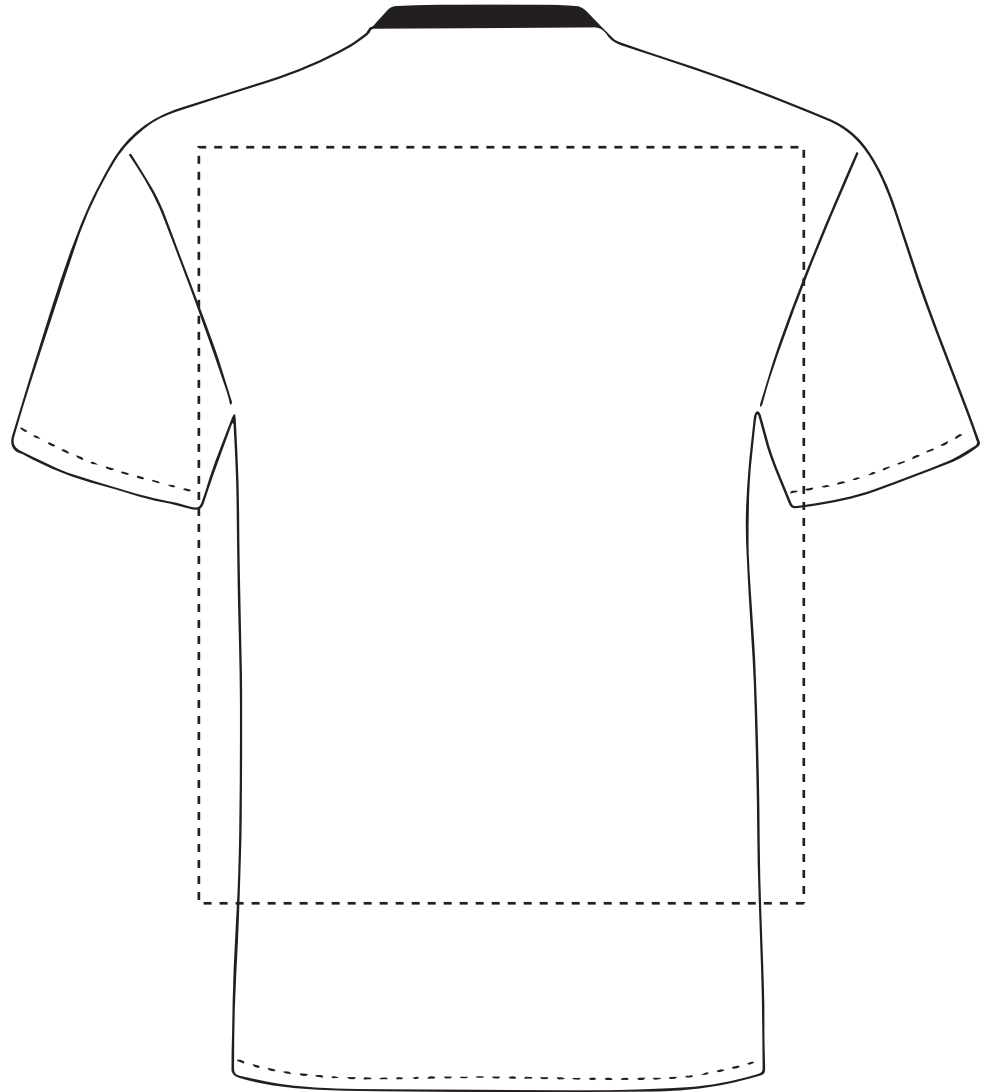

Your Ref:

Quantity:

Product Code: TF0003

Our Ref:

Version: 1

Product Colour: White

PRINTING CONCERNS: PRINT MAY DISCOLOUR

PRODUCT INFO: DUE TO THE NATURE OF THE PRODUCT THE PRINT POSITION MAY VARY BY 2 - 3 MM

PANTONE REFERENCE(S)

The dashed line is to demonstrate print area and will not appear on your printed item

Full colour printing

ARTWORK SCALE 20%

ACTUAL ARTWORK SIZE:

To proceed, please approve visual via the online system.

PLEASE NOTE:

- All colours including print and product are for visual purposes only and should not be regarded as the actual colour of the product and print.
- Some products may vary from batch to batch and may differ from previous orders.
- The colour and texture of a product can also have an effect on the final print colour.
- By approving this order we accept that you understand these terms.

1. Your order will not go in to print and production time cannot be confirmed, unless artwork has been approved via the online system.
2. Once printed, artwork cannot be amended, mistakes must be rectified at visual stage.
3. Claims for faulty goods will be honoured, only if the goods are returned to us. We will not issue credits/refunds for items that have been distributed. Please ensure that goods are satisfactory before distribution
4. We are not responsible for delays during transit.

By approving this visual, you are confirming you have thoroughly checked all information, including layout, fonts, spelling, print colours, print size, print position, product, product colour and quantity.

This item is available in the following colours: