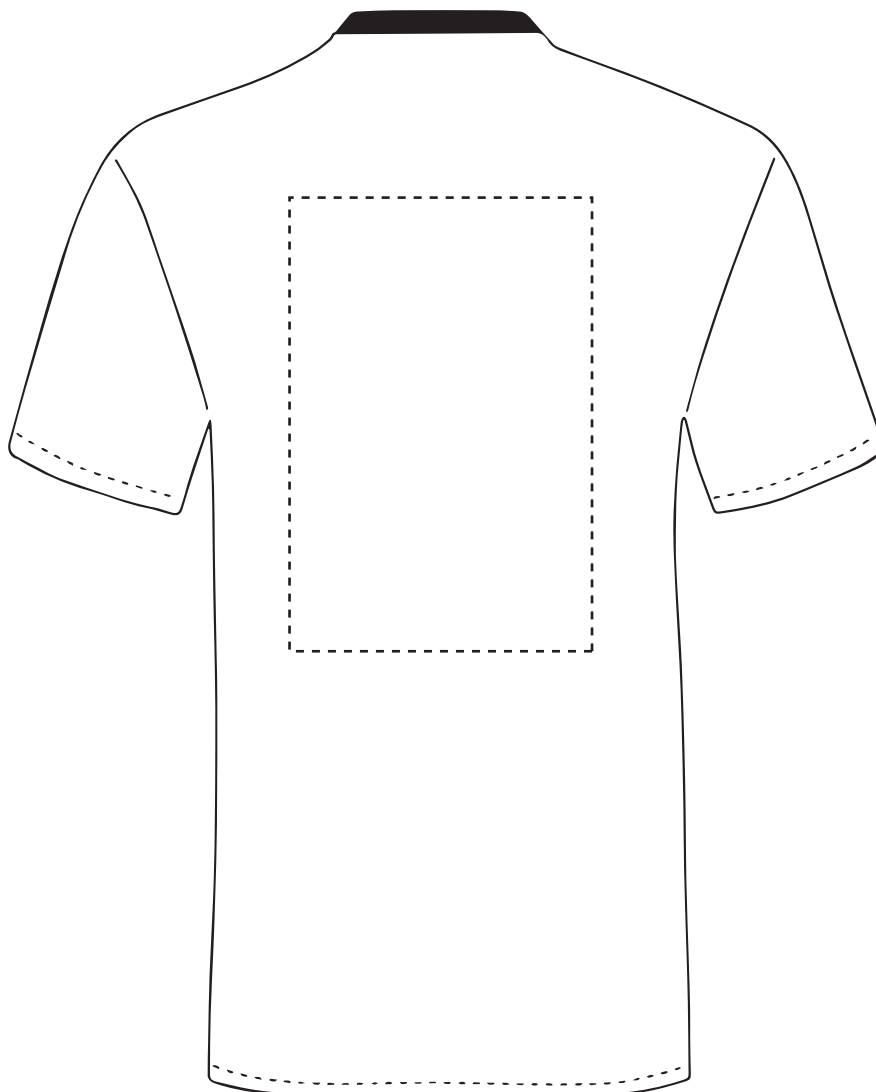

The dashed line is to demonstrate print area and will not appear on your printed item

Full colour printing

ARTWORK SCALE 20%

**ACTUAL ARTWORK SIZE:***To proceed, please approve visual via the online system.***PLEASE NOTE:**