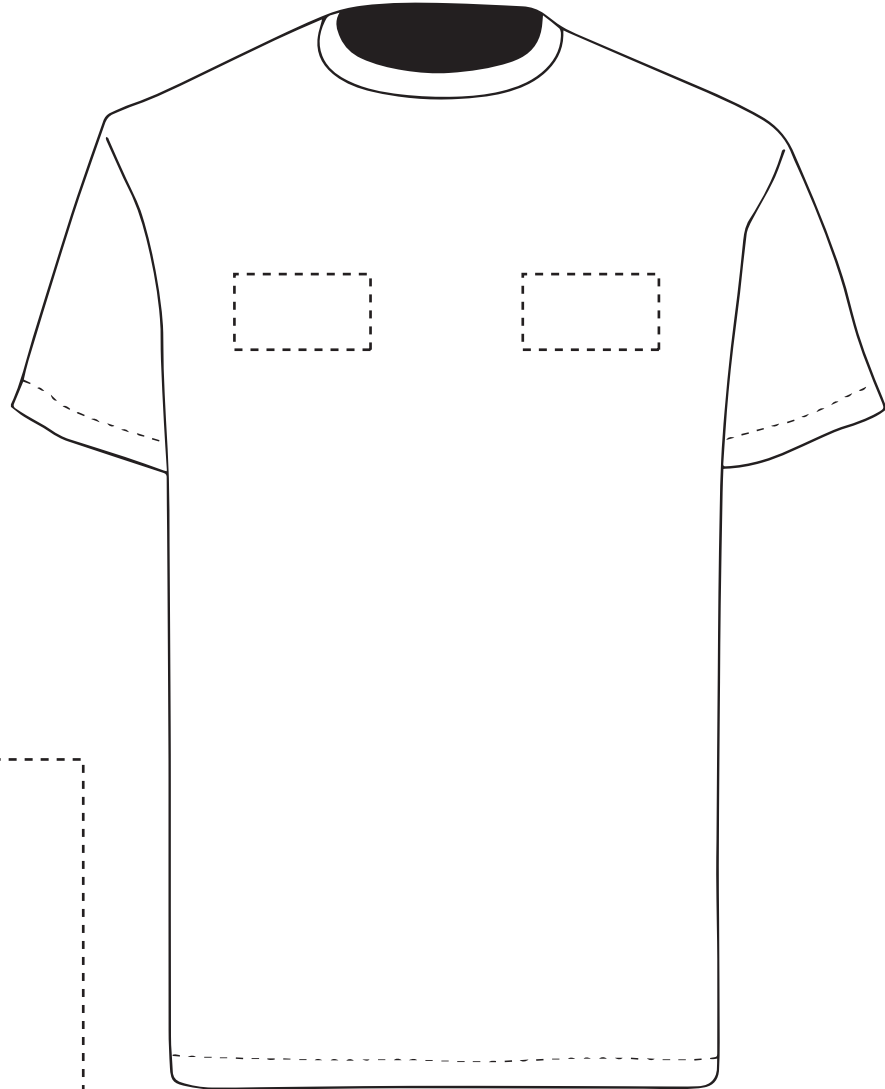

PANTONE REFERENCE(S)

 Full colour printing

The dashed line is to demonstrate print area and will not appear on your printed item

ARTWORK SCALE 20%

ARTWORK SCALE 100%
Max print area 90mm x 50mm

To proceed, please approve visual via the online system.