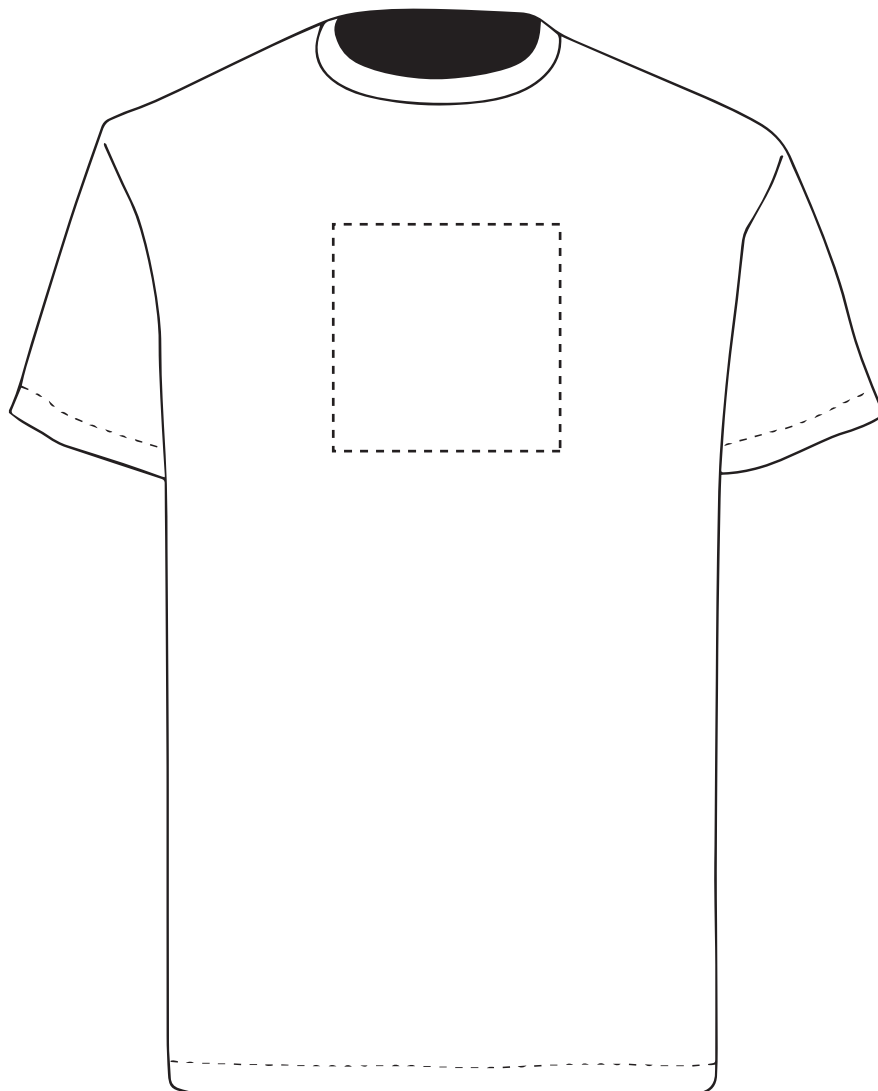

Your Ref:
Our Ref:

Quantity:
Version: 1

Product Code: TF0003
Product Colour: White

PRINTING CONCERNS: PRINT MAY DISCOLOUR

PRODUCT INFO: DUE TO THE NATURE OF THE PRODUCT THE PRINT POSITION MAY VARY BY 2 - 3 MM

PANTONE REFERENCE(S)

Full colour printing

The dashed line is to demonstrate print area and will not appear on your printed item

ARTWORK SCALE 20%

To proceed, please approve visual via the online system.

PLEASE NOTE:

- All colours including print and product are for visual purposes only and should not be regarded as the actual colour of the product and print.
- Some products may vary from batch to batch and may differ from previous orders.
- The colour and texture of a product can also have an effect on the final print colour.
- By approving this order we accept that you understand these terms.

1. Your order will not go in to print and production time cannot be confirmed, unless artwork has been approved via the online system.
2. Once printed, artwork cannot be amended, mistakes must be rectified at visual stage.
3. Claims for faulty goods will be honoured, only if the goods are returned to us. We will not issue credits/refunds for items that have been distributed. Please ensure that goods are satisfactory before distribution
4. We are not responsible for delays during transit.

By approving this visual, you are confirming you have thoroughly checked all information, including layout, fonts, spelling, print colours, print size, print position, product, product colour and quantity.

This item is available in the following colours: