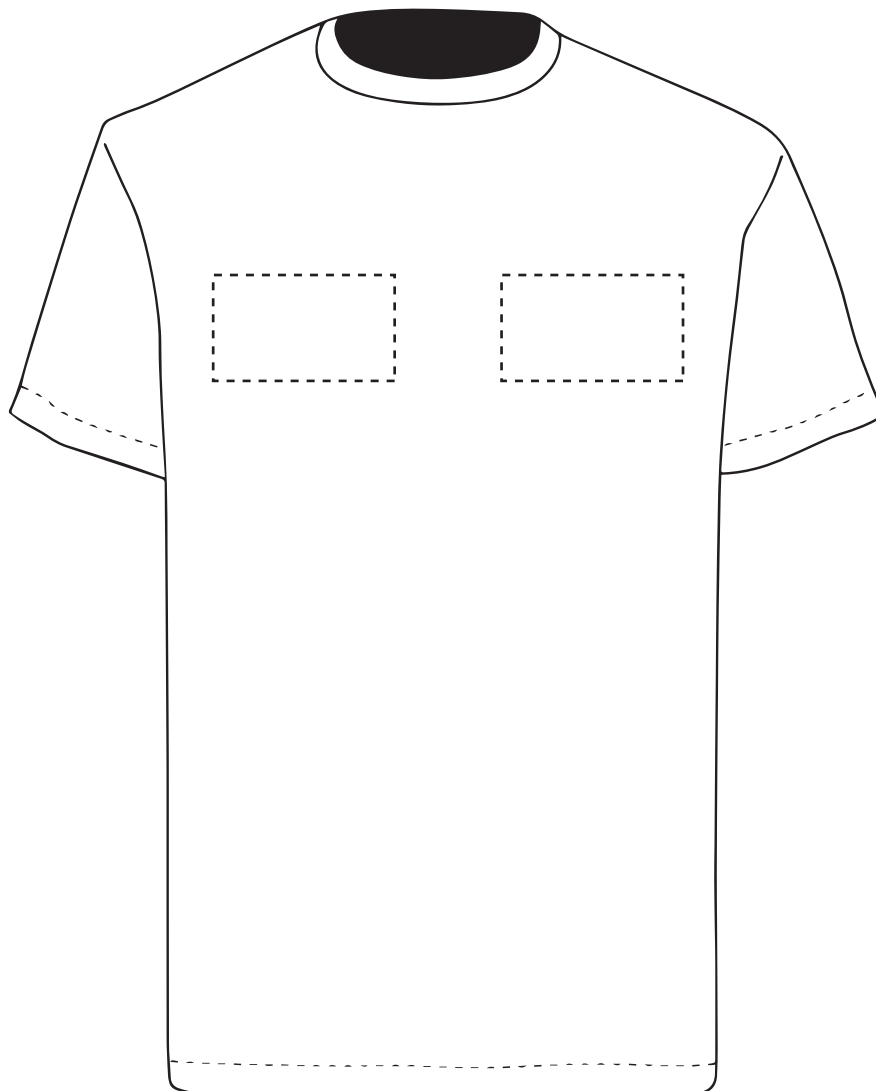

Your Ref:
Our Ref:

Quantity:
Version: 1

Product Code: TF0003
Product Colour: White

PRINTING CONCERNS: PRINT MAY DISCOLOUR

PRODUCT INFO: DUE TO THE NATURE OF THE PRODUCT THE PRINT POSITION MAY VARY BY 2 - 3 MM

PANTONE REFERENCE(S)

Full colour printing

The dashed line is to demonstrate print area and will not appear on your printed item

ARTWORK SCALE 20%

To proceed, please approve visual via the online system.

PLEASE NOTE:

- All colours including print and product are for visual purposes only and should not be regarded as the actual colour of the product and print.
- Some products may vary from batch to batch and may differ from previous orders.
- The colour and texture of a product can also have an effect on the final print colour.
- By approving this order we accept that you understand these terms.

1. Your order will not go in to print and production time cannot be confirmed, unless artwork has been approved via the online system.
2. Once printed, artwork cannot be amended, mistakes must be rectified at visual stage.
3. Claims for faulty goods will be honoured, only if the goods are returned to us. We will not issue credits/refunds for items that have been distributed. Please ensure that goods are satisfactory before distribution
4. We are not responsible for delays during transit.

By approving this visual, you are confirming you have thoroughly checked all information, including layout, fonts, spelling, print colours, print size, print position, product, product colour and quantity.

This item is available in the following colours: