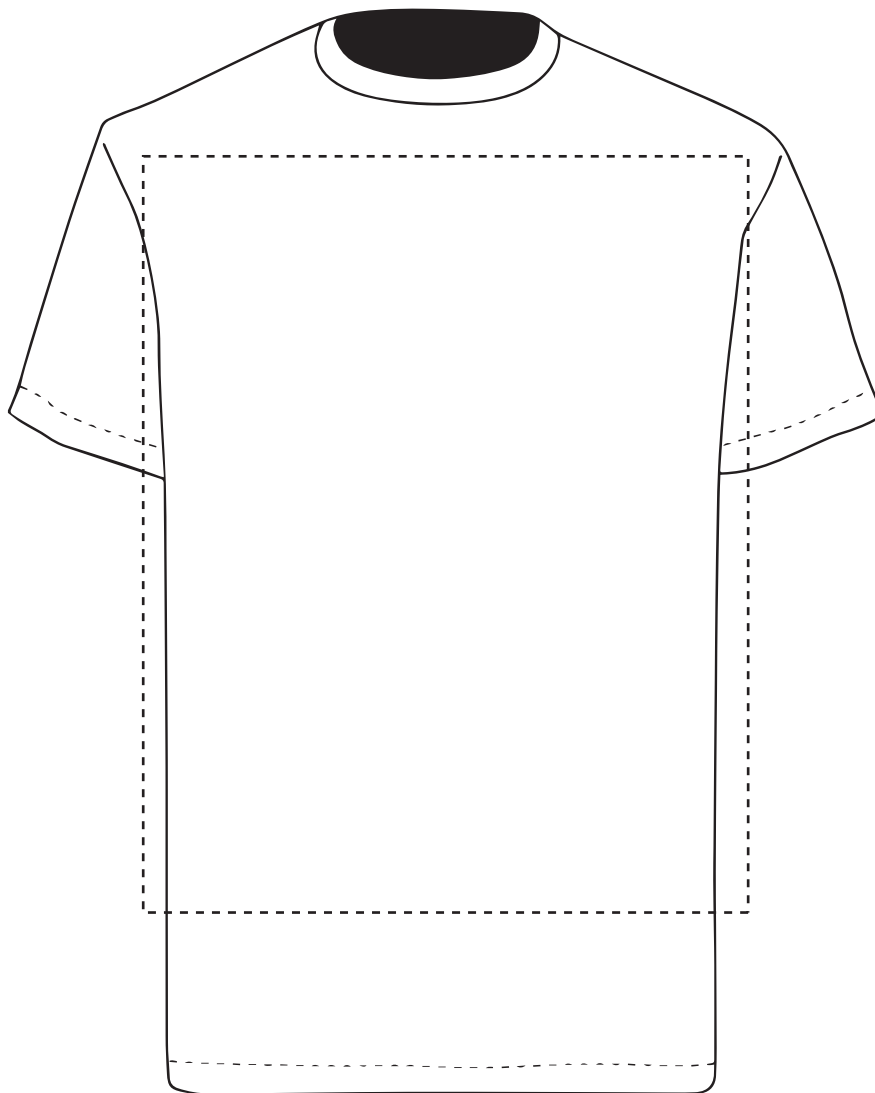

Your Ref:

Quantity:

Product Code: TF0003

Our Ref:

Version: 1

Product Colour: White

PRINTING CONCERNS: PRINT MAY DISCOLOUR

PRODUCT INFO: DUE TO THE NATURE OF THE PRODUCT THE PRINT POSITION MAY VARY BY 2 - 3 MM

PANTONE REFERENCE(S)

Full colour printing

The dashed line is to demonstrate print area and will not appear on your printed item

ARTWORK SCALE 20%

To proceed, please approve visual via the online system.

PLEASE NOTE:

- All colours including print and product are for visual purposes only and should not be regarded as the actual colour of the product and print.
- Some products may vary from batch to batch and may differ from previous orders.
- The colour and texture of a product can also have an effect on the final print colour.
- By approving this order we accept that you understand these terms.

1. Your order will not go in to print and production time cannot be confirmed, unless artwork has been approved via the online system.
2. Once printed, artwork cannot be amended, mistakes must be rectified at visual stage.
3. Claims for faulty goods will be honoured, only if the goods are returned to us. We will not issue credits/refunds for items that have been distributed. Please ensure that goods are satisfactory before distribution
4. We are not responsible for delays during transit.

By approving this visual, you are confirming you have thoroughly checked all information, including layout, fonts, spelling, print colours, print size, print position, product, product colour and quantity.

This item is available in the following colours: