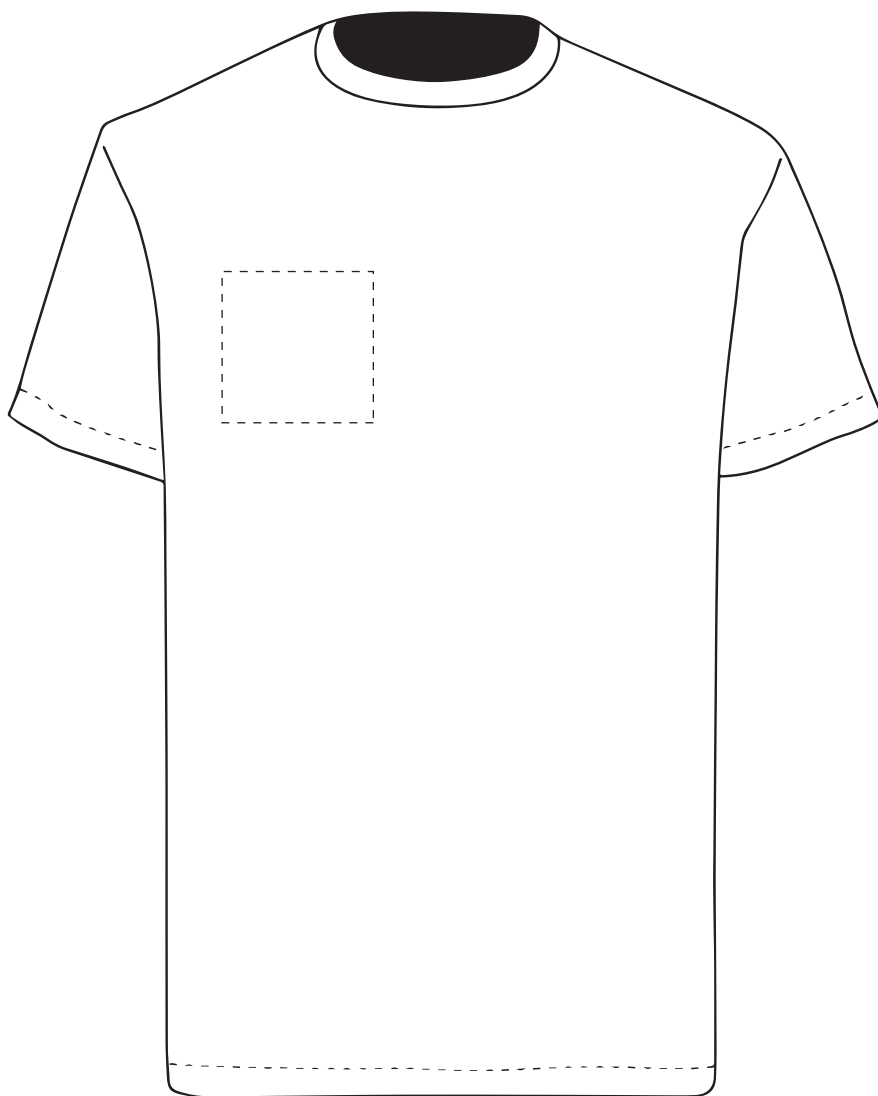

Your Ref:

Quantity:

Product Code: TF0003

Our Ref:

Version: 1

Product Colour: White

PRINTING CONCERNS: PRINT MAY DISCOLOUR

PRODUCT INFO: DUE TO THE NATURE OF THE PRODUCT THE PRINT POSITION MAY VARY BY 2 - 3 MM

PANTONE REFERENCE(S)

The dashed line is to demonstrate print area and will not appear on your printed item

- Colour 1
- Colour 1
- Colour 1
- Colour 1

ARTWORK SCALE 20%

To proceed, please approve visual via the online system.

PLEASE NOTE:

- All colours including print and product are for visual purposes only and should not be regarded as the actual colour of the product and print.
- Some products may vary from batch to batch and may differ from previous orders.
- The colour and texture of a product can also have an effect on the final print colour.
- By approving this order we accept that you understand these terms.

1. Your order will not go in to print and production time cannot be confirmed, unless artwork has been approved via the online system.
2. Once printed, artwork cannot be amended, mistakes must be rectified at visual stage.
3. Claims for faulty goods will be honoured, only if the goods are returned to us. We will not issue credits/refunds for items that have been distributed. Please ensure that goods are satisfactory before distribution
4. We are not responsible for delays during transit.

By approving this visual, you are confirming you have thoroughly checked all information, including layout, fonts, spelling, print colours, print size, print position, product, product colour and quantity.

This item is available in the following colours: