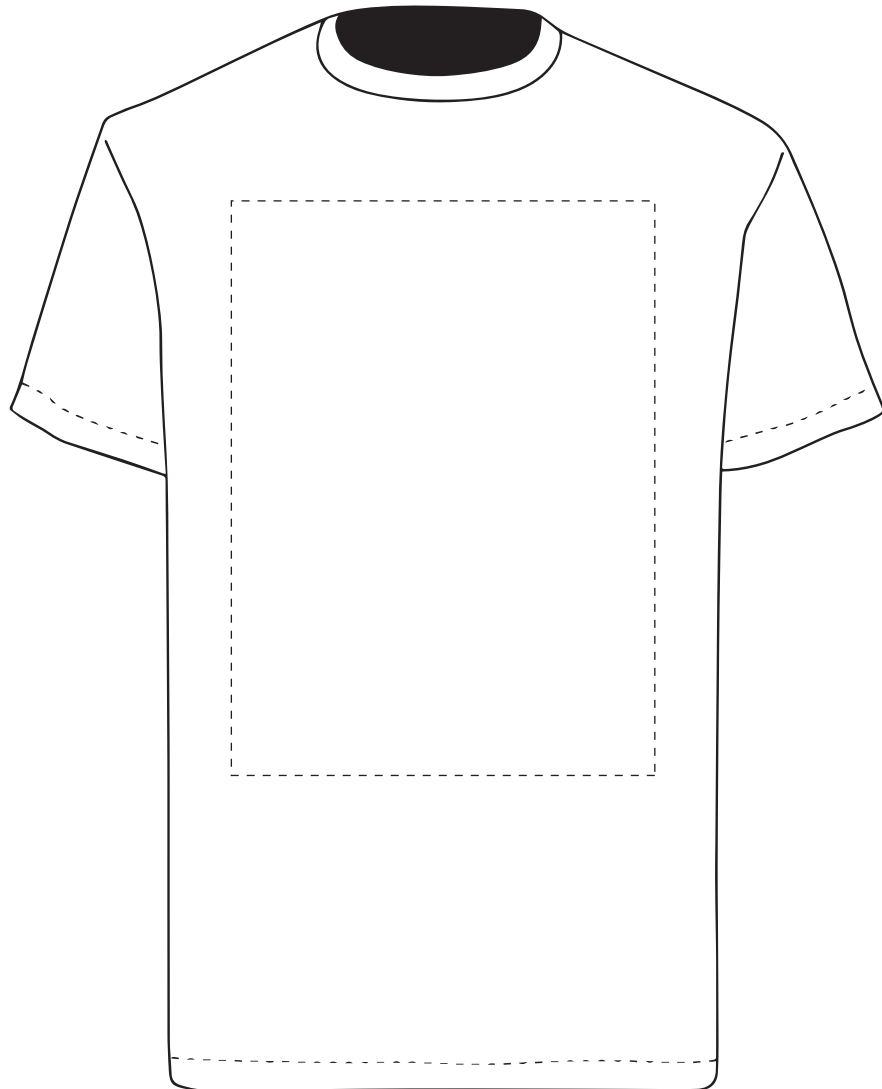

The dashed line is to demonstrate print area and will not appear on your printed item

- Colour 1
- Colour 1
- Colour 1
- Colour 1

ARTWORK SCALE 20%

ACTUAL ARTWORK SIZE:*To proceed, please approve visual via the online system.***PLEASE NOTE:**