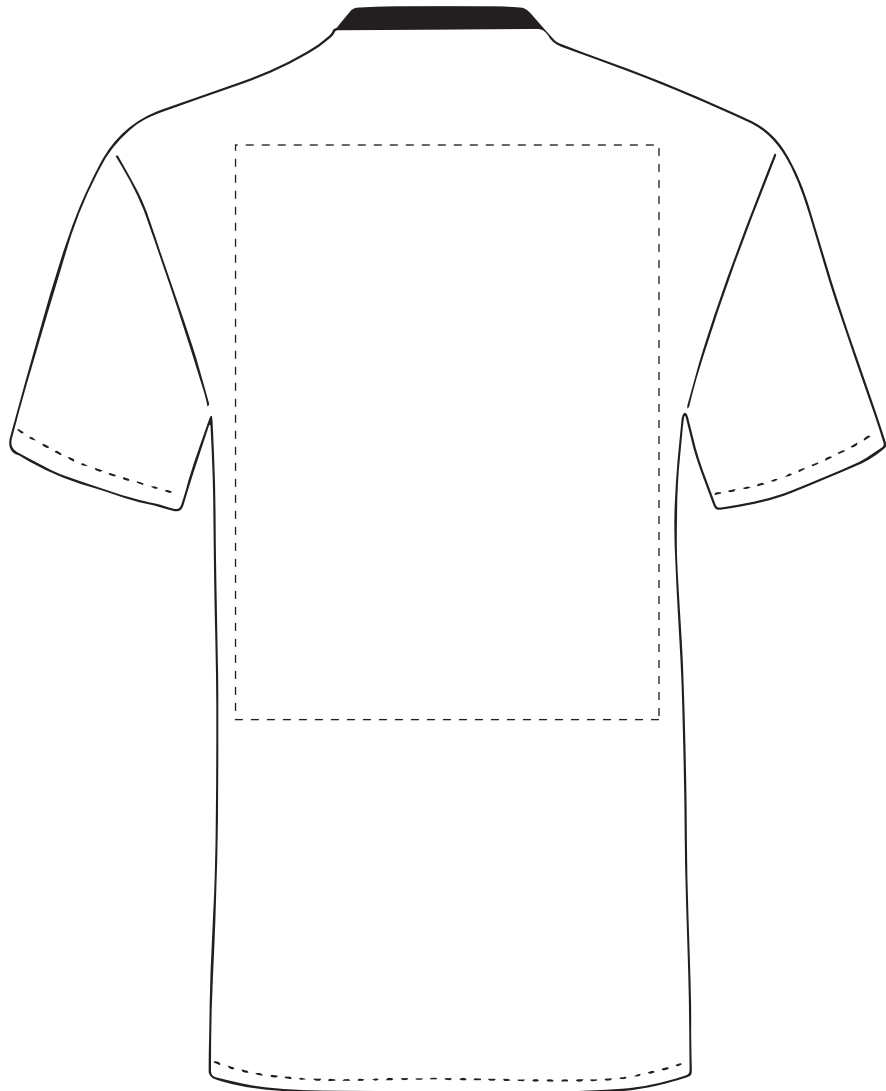

Your Ref:

Quantity:

Product Code: TF0003

Our Ref:

Version: 1

Product Colour: White

PRINTING CONCERNS: PRINT MAY DISCOLOUR

PRODUCT INFO: DUE TO THE NATURE OF THE PRODUCT THE PRINT POSITION MAY VARY BY 2 - 3 MM

PANTONE REFERENCE(S)

The dashed line is to demonstrate print area and will not appear on your printed item

- Colour 1
- Colour 1
- Colour 1
- Colour 1

ARTWORK SCALE 20%

ACTUAL ARTWORK SIZE:

To proceed, please approve visual via the online system.

PLEASE NOTE:

- All colours including print and product are for visual purposes only and should not be regarded as the actual colour of the product and print.
- Some products may vary from batch to batch and may differ from previous orders.
- The colour and texture of a product can also have an effect on the final print colour.
- By approving this order we accept that you understand these terms.

1. Your order will not go in to print and production time cannot be confirmed, unless artwork has been approved via the online system.
2. Once printed, artwork cannot be amended, mistakes must be rectified at visual stage.
3. Claims for faulty goods will be honoured, only if the goods are returned to us. We will not issue credits/refunds for items that have been distributed. Please ensure that goods are satisfactory before distribution
4. We are not responsible for delays during transit.

By approving this visual, you are confirming you have thoroughly checked all information, including layout, fonts, spelling, print colours, print size, print position, product, product colour and quantity.

This item is available in the following colours: