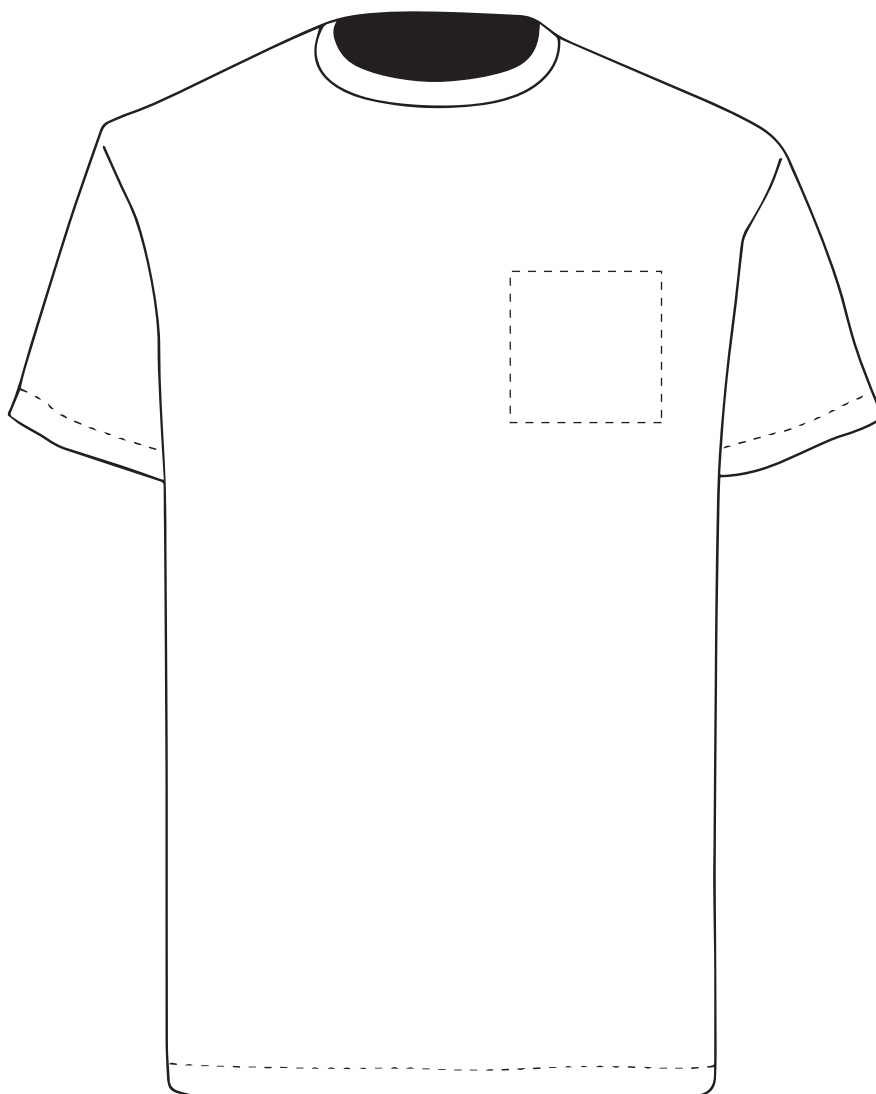

Your Ref:

Quantity:

Product Code: TF0003

Our Ref:

Version: 1

Product Colour: White

PRINTING CONCERNS: PRINT MAY DISCOLOUR

PRODUCT INFO: DUE TO THE NATURE OF THE PRODUCT THE PRINT POSITION MAY VARY BY 2 - 3 MM

PANTONE REFERENCE(S)

The dashed line is to demonstrate print area and will not appear on your printed item

- Colour 1
- Colour 1
- Colour 1
- Colour 1

ARTWORK SCALE 20%

To proceed, please approve visual via the online system.

PLEASE NOTE:

- All colours including print and product are for visual purposes only and should not be regarded as the actual colour of the product and print.
- Some products may vary from batch to batch and may differ from previous orders.
- The colour and texture of a product can also have an effect on the final print colour.
- By approving this order we accept that you understand these terms.

1. Your order will not go in to print and production time cannot be confirmed, unless artwork has been approved via the online system.
2. Once printed, artwork cannot be amended, mistakes must be rectified at visual stage.
3. Claims for faulty goods will be honoured, only if the goods are returned to us. We will not issue credits/refunds for items that have been distributed. Please ensure that goods are satisfactory before distribution
4. We are not responsible for delays during transit.

By approving this visual, you are confirming you have thoroughly checked all information, including layout, fonts, spelling, print colours, print size, print position, product, product colour and quantity.

This item is available in the following colours: