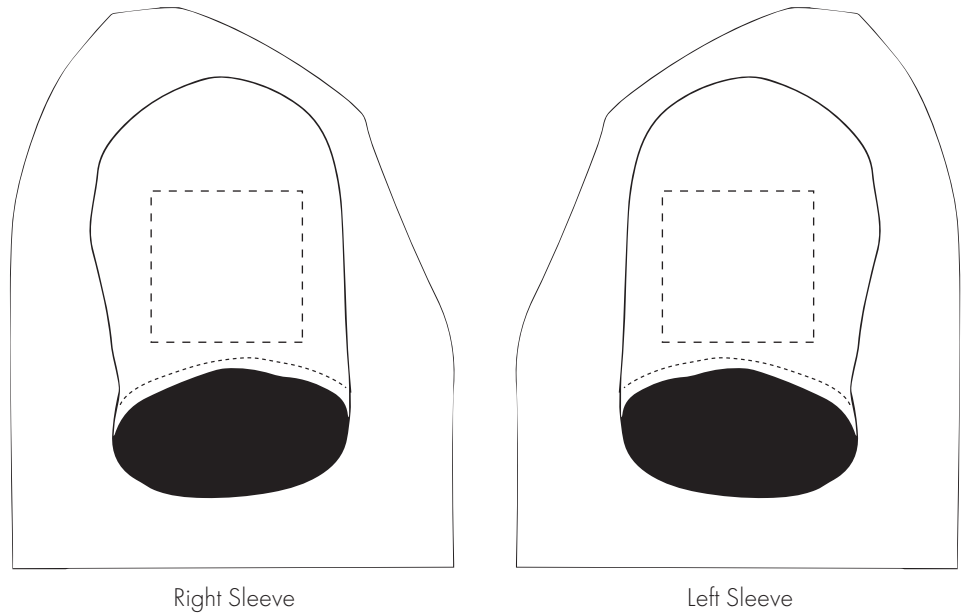

**PANTONE REFERENCE(S)**

The dashed line is to demonstrate print area and will not appear on your printed item

- Colour 1
- Colour 1
- Colour 1
- Colour 1

ARTWORK SCALE 25%

*To proceed, please approve visual via the online system.*