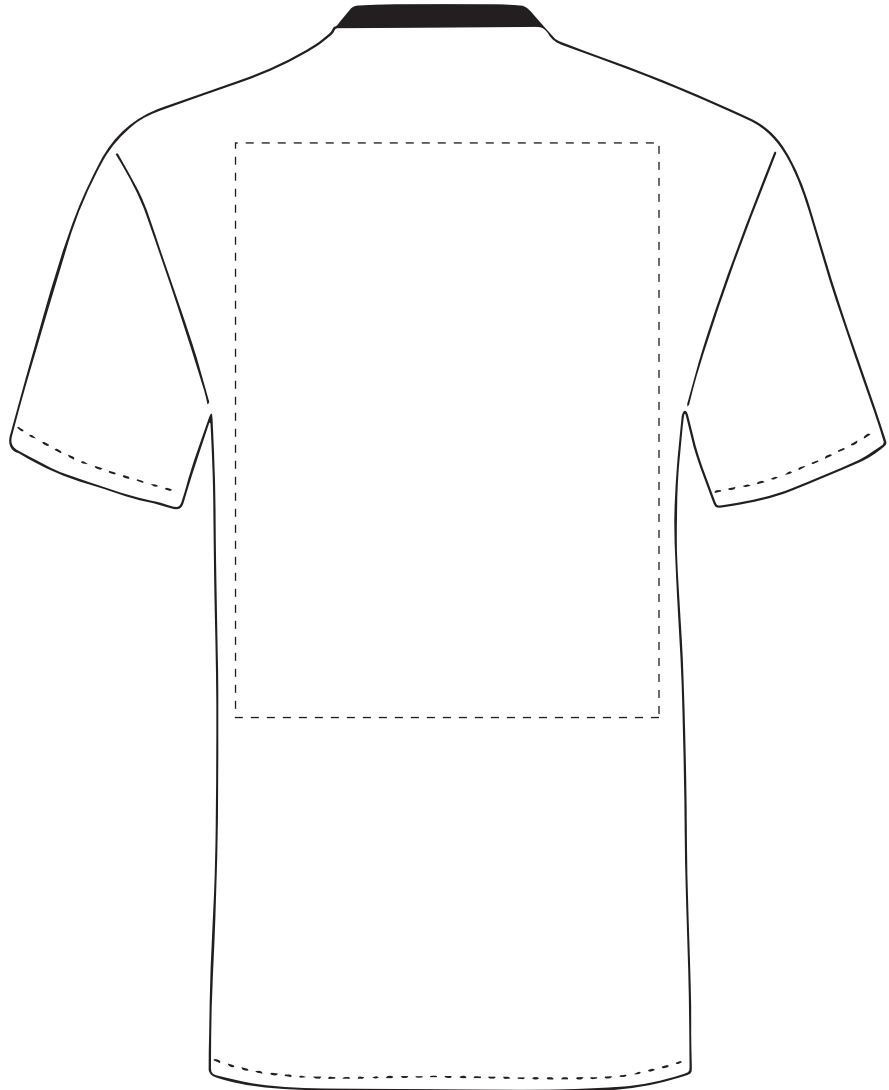

The dashed line is to demonstrate print area and will not appear on your printed item

- Colour 1
- Colour 1
- Colour 1
- Colour 1

ARTWORK SCALE 20%

**ACTUAL ARTWORK SIZE:***To proceed, please approve visual via the online system.***PLEASE NOTE:**