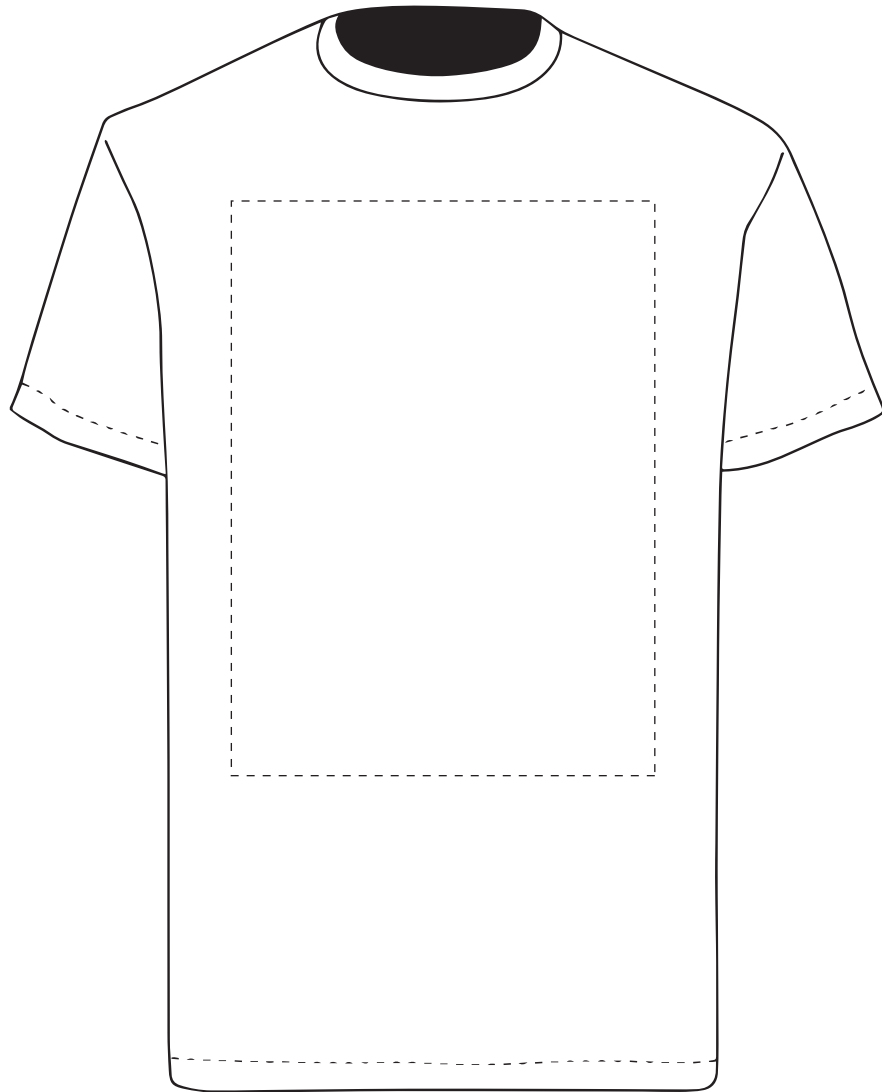

The dashed line is to demonstrate print area and will not appear on your printed item

- Colour 1
- Colour 1
- Colour 1
- Colour 1

ARTWORK SCALE 20%

**ACTUAL ARTWORK SIZE:***To proceed, please approve visual via the online system.***PLEASE NOTE:**