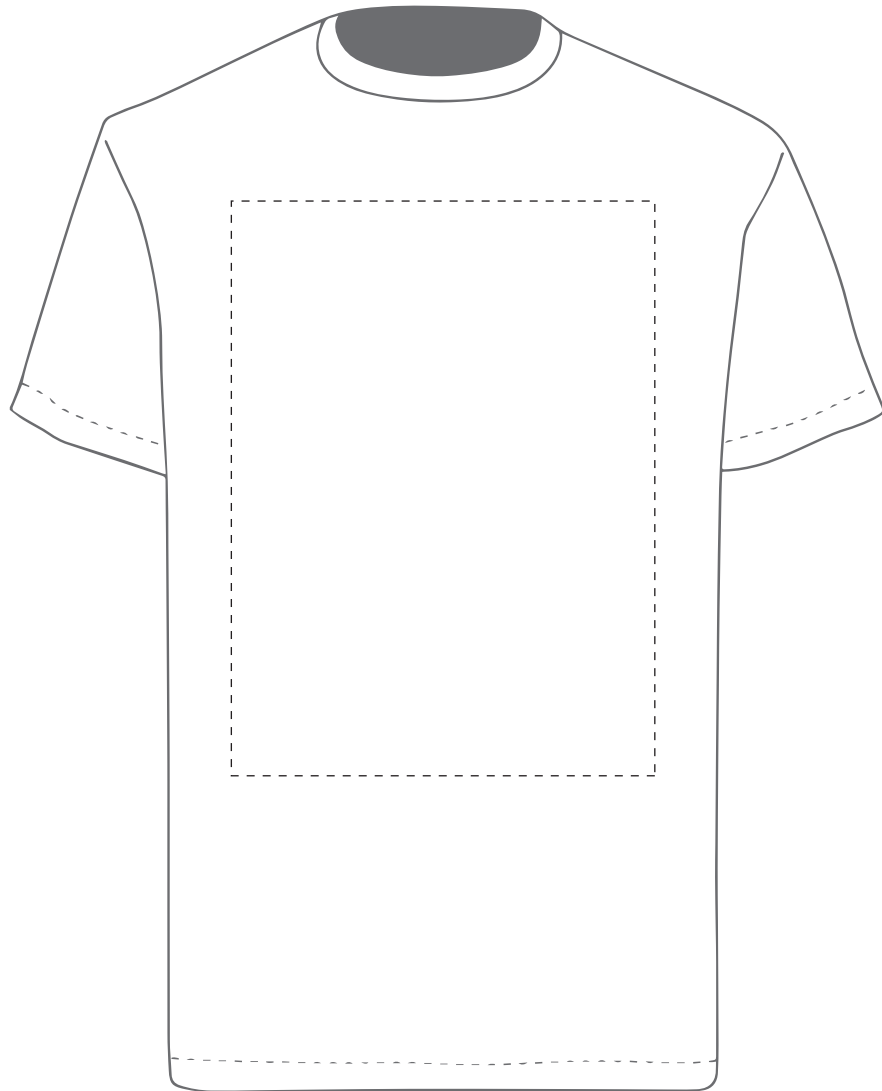

The dashed line is to demonstrate print area and will not appear on your printed item

- Colour 1
- Colour 1
- Colour 1
- Colour 1

ARTWORK SCALE 20%

ACTUAL ARTWORK SIZE:*To proceed, please approve visual via the online system.***PLEASE NOTE:**