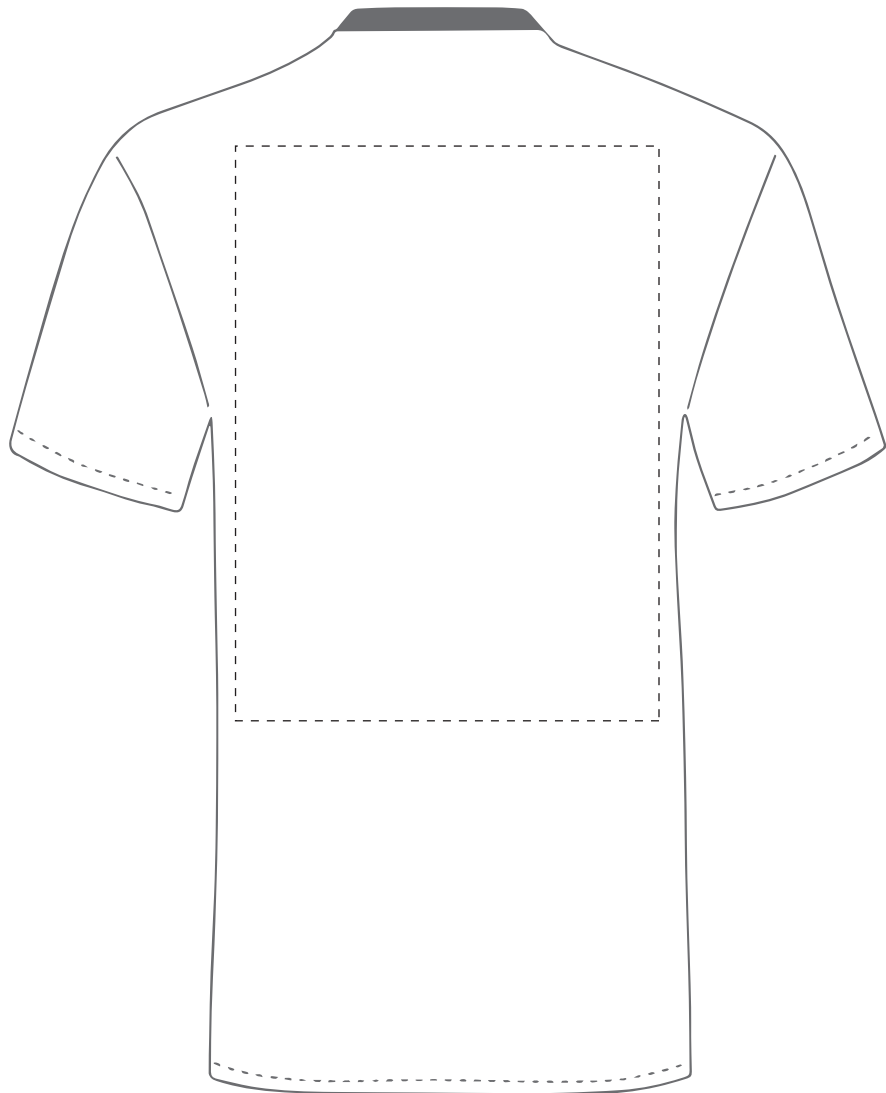

The dashed line is to demonstrate print area and will not appear on your printed item

- Colour 1
- Colour 1
- Colour 1
- Colour 1

ARTWORK SCALE 20%

**ACTUAL ARTWORK SIZE:***To proceed, please approve visual via the online system.***PLEASE NOTE:**