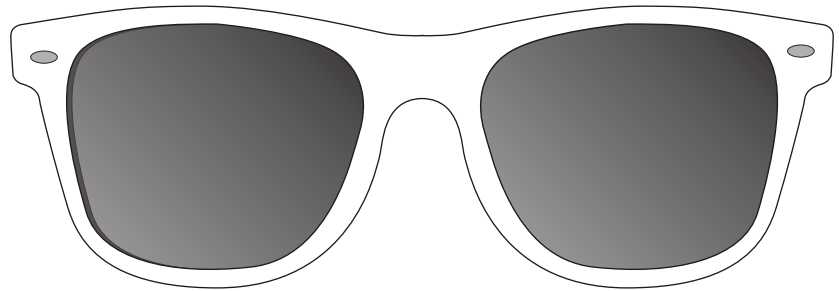

Your Ref:	Quantity:	Product Code: TA1130
Our Ref:	Version: 1	Product Colour:

PRINTING CONCERNS:**PRODUCT INFO: DUE TO THE NATURE OF THE PRODUCT THE PRINT POSITION MAY VARY BY 2 - 3 MM**

We stock this item in the following colours

PANTONE REFERENCE(S)
 Full Colour Printing

ARTWORK SCALE 75%

ARTWORK SCALE 100%
Max Digital print area: 30mm x 7mm

Product Image for visualisation
- colours may vary

The dashed line is to demonstrate print area and will not appear on your printed item