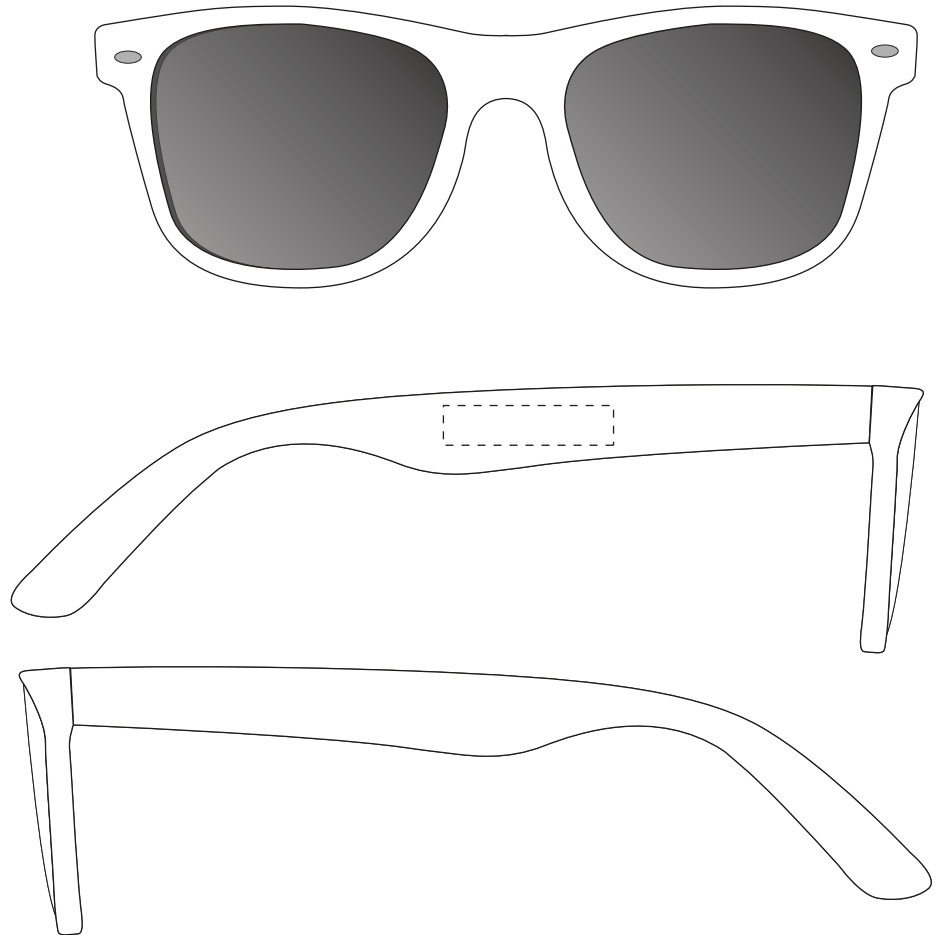

Your Ref:	Quantity:	Product Code: TA1130
Our Ref:	Version: 1	Product Colour:

PRINTING CONCERNS:**PRODUCT INFO: DUE TO THE NATURE OF THE PRODUCT THE PRINT POSITION MAY VARY BY 2 - 3 MM**

We stock this item in the following colours

PANTONE REFERENCE(S)

● Colour 1

ARTWORK SCALE 75%

ARTWORK SCALE 100%
Max print area: 30mm x 7mm

Product Image for visualisation
- colours may vary

The dashed line is to demonstrate print area and will not appear on your printed item