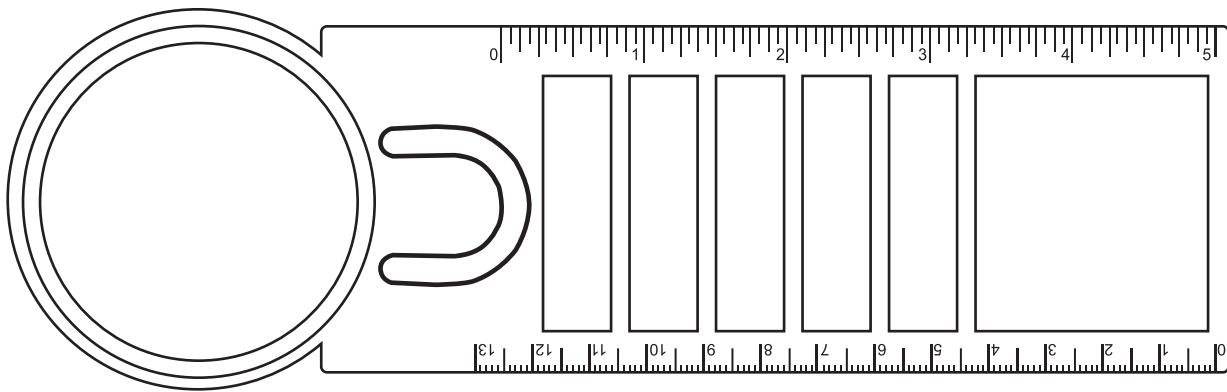

| | | |
|-----------|------------|----------------------|
| Your Ref: | Quantity: | Product Code: SS1100 |
| Our Ref: | Version: 1 | Product Colour: |

PRINTING CONCERNS:**PRODUCT INFO: DUE TO THE NATURE OF THE PRODUCT THE PRINT POSITION MAY VARY BY 2 - 3 MM**

We stock this item in the following colours

PANTONE REFERENCE(S)

● ENGRAVED

ARTWORK SCALE 75%

ARTWORK SCALE 100%

Max Engraved area: 50mm x 50mm dia

Product Image for visualisation
- colours may vary

**The dashed line is to demonstrate print area and will not appear on your printed item****PLEASE NOTE:**