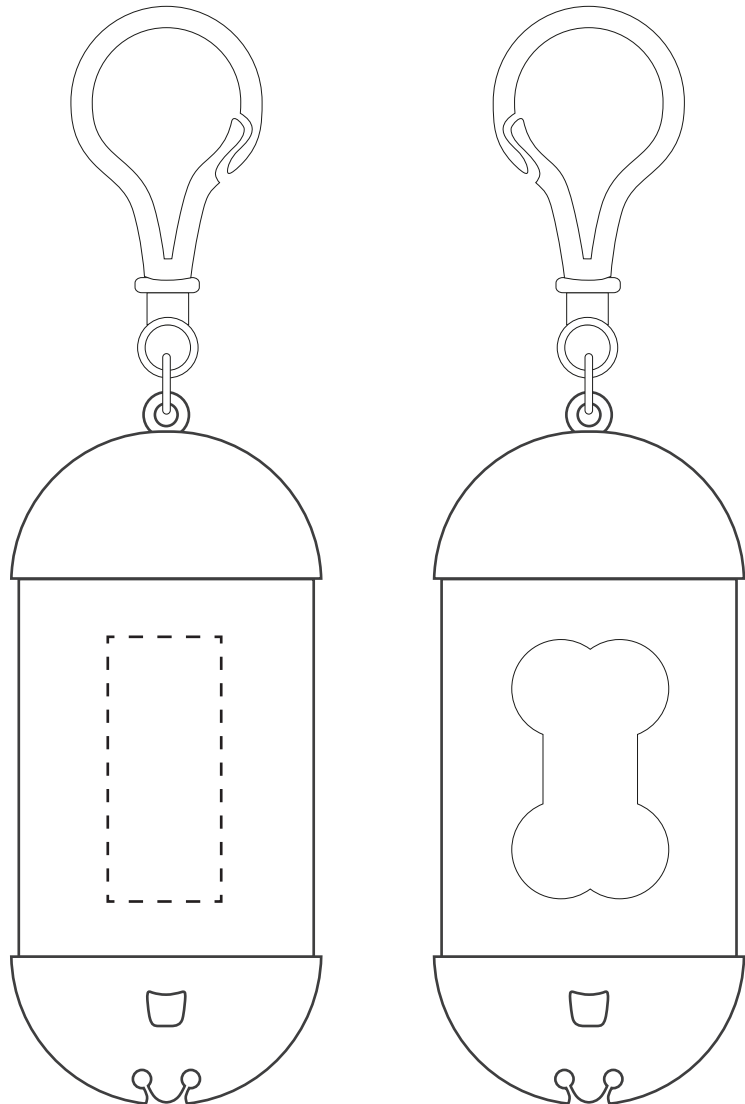

Your Ref:	Quantity:	Product Code: SS1069
Our Ref:	Version: 1	Product Colour:

**PRINTING CONCERNS:****PRODUCT INFO: DUE TO THE NATURE OF THE PRODUCT THE PRINT POSITION MAY VARY BY 2 - 3 MM**

We stock this item in the following colours

**PANTONE REFERENCE(S)**
 Full Colour Printing

ARTWORK SCALE 100%

ARTWORK SCALE 100%  
Max Digital print area: 15mm x 35mm

Product Image for visualisation  
- colours may vary

The dashed line is to demonstrate print area and will not appear on your printed item