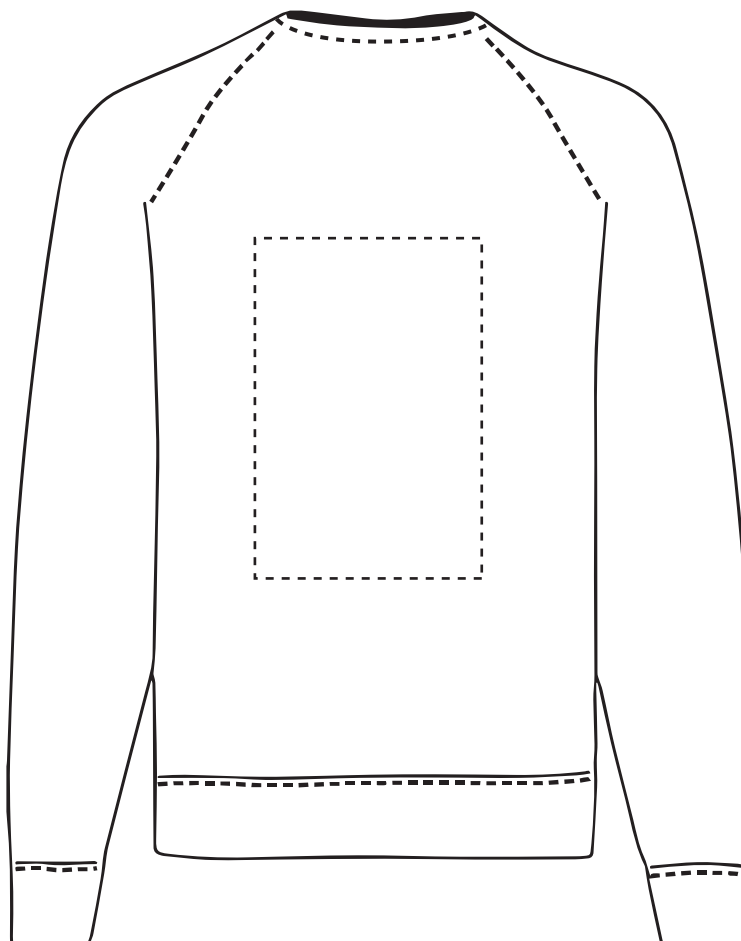

Your Ref:

Quantity:

Product Code:SF0003

Our Ref:

Version: 1

Product Colour:White

PRINTING CONCERNS: PRINT MAY DISCOLOUR

PRODUCT INFO: DUE TO THE NATURE OF THE PRODUCT THE PRINT POSITION MAY VARY BY 2 - 3 MM

PANTONE REFERENCE(S)

The dashed line is to demonstrate print area and will not appear on your printed item

Full colour printing

ARTWORK SCALE 15%

ACTUAL ARTWORK SIZE:

To proceed, please approve visual via the online system.

PLEASE NOTE:

- All colours including print and product are for visual purposes only and should not be regarded as the actual colour of the product and print.
- Some products may vary from batch to batch and may differ from previous orders.
- The colour and texture of a product can also have an effect on the final print colour.
- By approving this order we accept that you understand these terms.

1. Your order will not go in to print and production time cannot be confirmed, unless artwork has been approved via the online system.
2. Once printed, artwork cannot be amended, mistakes must be rectified at visual stage.
3. Claims for faulty goods will be honoured, only if the goods are returned to us. We will not issue credits/refunds for items that have been distributed. Please ensure that goods are satisfactory before distribution
4. We are not responsible for delays during transit.

By approving this visual, you are confirming you have thoroughly checked all information, including layout, fonts, spelling, print colours, print size, print position, product, product colour and quantity.

This item is available in the following colours: