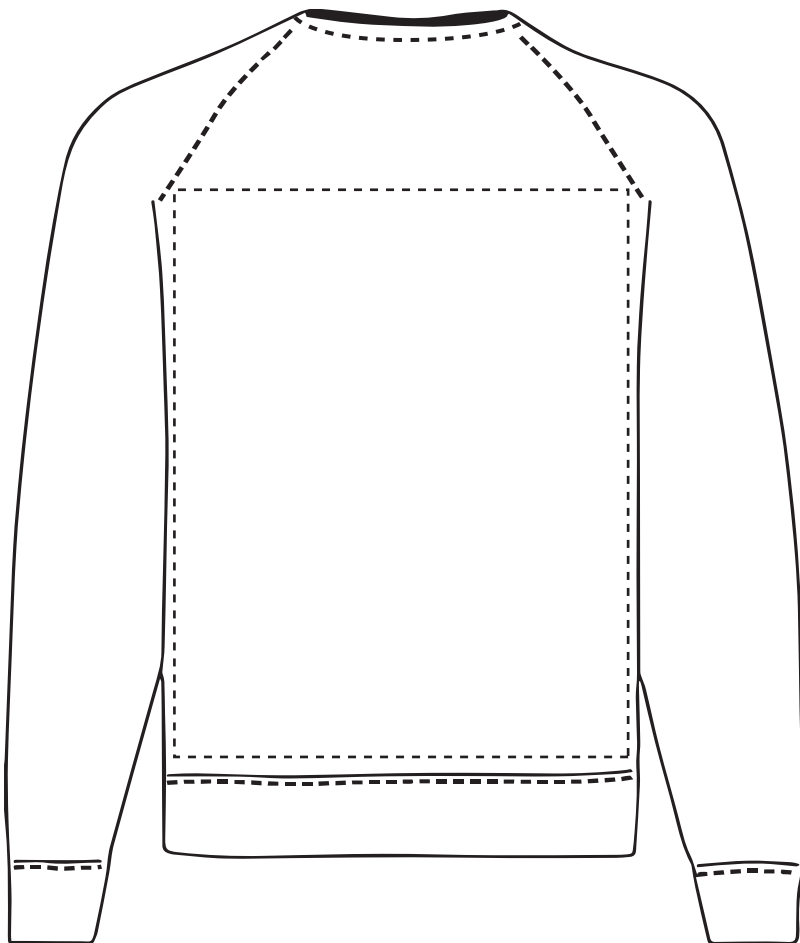

Your Ref:
Our Ref:

Quantity:
Version: 1

Product Code:SF0003
Product Colour:White

PRINTING CONCERNS: PRINT MAY DISCOLOUR

PRODUCT INFO: DUE TO THE NATURE OF THE PRODUCT THE PRINT POSITION MAY VARY BY 2 - 3 MM

PANTONE REFERENCE(S)

Full colour printing

The dashed line is to demonstrate print area and will not appear on your printed item

ARTWORK SCALE 15%

ACTUAL ARTWORK SIZE:

To proceed, please approve visual via the online system.

PLEASE NOTE:

- All colours including print and product are for visual purposes only and should not be regarded as the actual colour of the product and print.
- Some products may vary from batch to batch and may differ from previous orders.
- The colour and texture of a product can also have an effect on the final print colour.
- By approving this order we accept that you understand these terms.

1. Your order will not go in to print and production time cannot be confirmed, unless artwork has been approved via the online system.
2. Once printed, artwork cannot be amended, mistakes must be rectified at visual stage.
3. Claims for faulty goods will be honoured, only if the goods are returned to us. We will not issue credits/refunds for items that have been distributed. Please ensure that goods are satisfactory before distribution
4. We are not responsible for delays during transit.

By approving this visual, you are confirming you have thoroughly checked all information, including layout, fonts, spelling, print colours, print size, print position, product, product colour and quantity.

This item is available in the following colours: