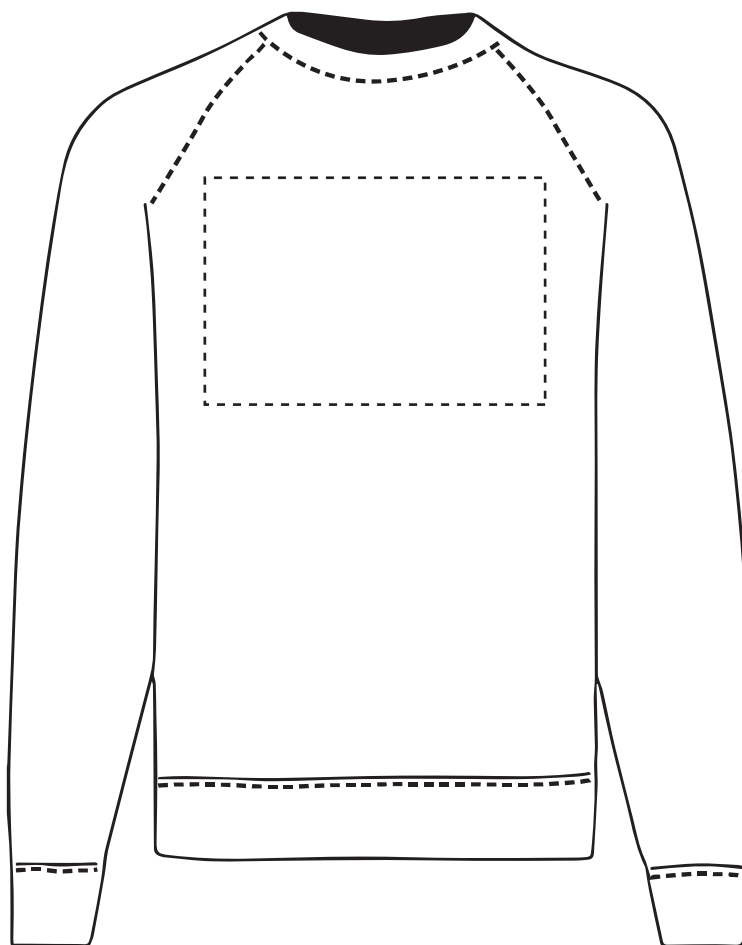

Your Ref:

Quantity:

Product Code:SF0003

Our Ref:

Version: 1

Product Colour:White

PRINTING CONCERNS: PRINT MAY DISCOLOUR

PRODUCT INFO: DUE TO THE NATURE OF THE PRODUCT THE PRINT POSITION MAY VARY BY 2 - 3 MM

PANTONE REFERENCE(S)

The dashed line is to demonstrate print area and will not appear on your printed item

Full colour printing

ARTWORK SCALE 15%

To proceed, please approve visual via the online system.

PLEASE NOTE:

- All colours including print and product are for visual purposes only and should not be regarded as the actual colour of the product and print.
- Some products may vary from batch to batch and may differ from previous orders.
- The colour and texture of a product can also have an effect on the final print colour.
- By approving this order we accept that you understand these terms.

1. Your order will not go in to print and production time cannot be confirmed, unless artwork has been approved via the online system.
2. Once printed, artwork cannot be amended, mistakes must be rectified at visual stage.
3. Claims for faulty goods will be honoured, only if the goods are returned to us. We will not issue credits/refunds for items that have been distributed. Please ensure that goods are satisfactory before distribution
4. We are not responsible for delays during transit.

By approving this visual, you are confirming you have thoroughly checked all information, including layout, fonts, spelling, print colours, print size, print position, product, product colour and quantity.

This item is available in the following colours: