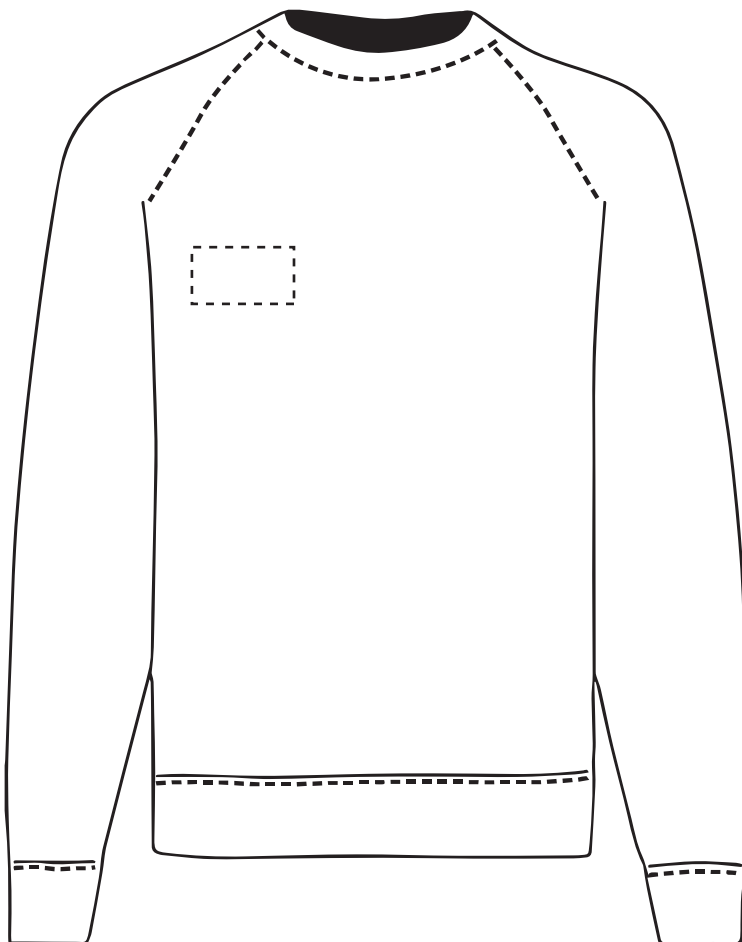

Your Ref:

Quantity:

Product Code:SF0003

Our Ref:

Version: 1

Product Colour:White

PRINTING CONCERNS: PRINT MAY DISCOLOUR

PRODUCT INFO: DUE TO THE NATURE OF THE PRODUCT THE PRINT POSITION MAY VARY BY 2 - 3 MM

PANTONE REFERENCE(S)

The dashed line is to demonstrate print area and will not appear on your printed item

Full colour printing

ARTWORK SCALE 15%

To proceed, please approve visual via the online system.

PLEASE NOTE:

- All colours including print and product are for visual purposes only and should not be regarded as the actual colour of the product and print.
- Some products may vary from batch to batch and may differ from previous orders.
- The colour and texture of a product can also have an effect on the final print colour.
- By approving this order we accept that you understand these terms.

1. Your order will not go in to print and production time cannot be confirmed, unless artwork has been approved via the online system.
2. Once printed, artwork cannot be amended, mistakes must be rectified at visual stage.
3. Claims for faulty goods will be honoured, only if the goods are returned to us. We will not issue credits/refunds for items that have been distributed. Please ensure that goods are satisfactory before distribution
4. We are not responsible for delays during transit.

By approving this visual, you are confirming you have thoroughly checked all information, including layout, fonts, spelling, print colours, print size, print position, product, product colour and quantity.

This item is available in the following colours: