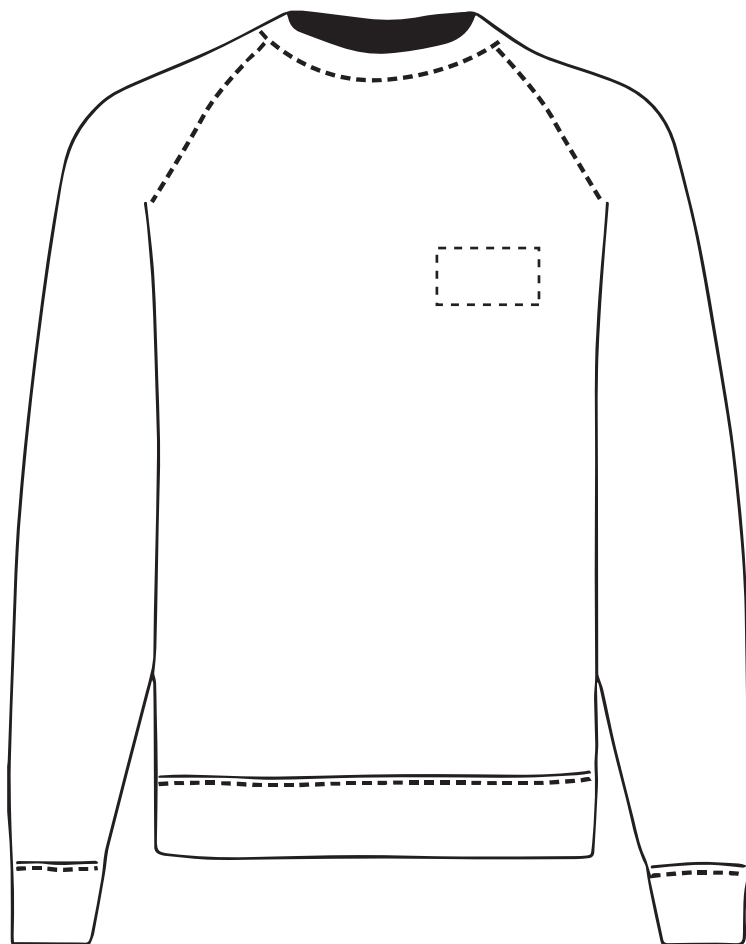

Your Ref:

Quantity:

Product Code:SF0003

Our Ref:

Version: 1

Product Colour:White

PRINTING CONCERNS: PRINT MAY DISCOLOUR**PRODUCT INFO: DUE TO THE NATURE OF THE PRODUCT THE PRINT POSITION MAY VARY BY 2 - 3 MM****PANTONE REFERENCE(S)**

The dashed line is to demonstrate print area and will not appear on your printed item

Full colour printing

ARTWORK SCALE 15%

*To proceed, please approve visual via the online system.***PLEASE NOTE:**

- All colours including print and product are for visual purposes only and should not be regarded as the actual colour of the product and print.
- Some products may vary from batch to batch and may differ from previous orders.
- The colour and texture of a product can also have an effect on the final print colour.
- By approving this order we accept that you understand these terms.