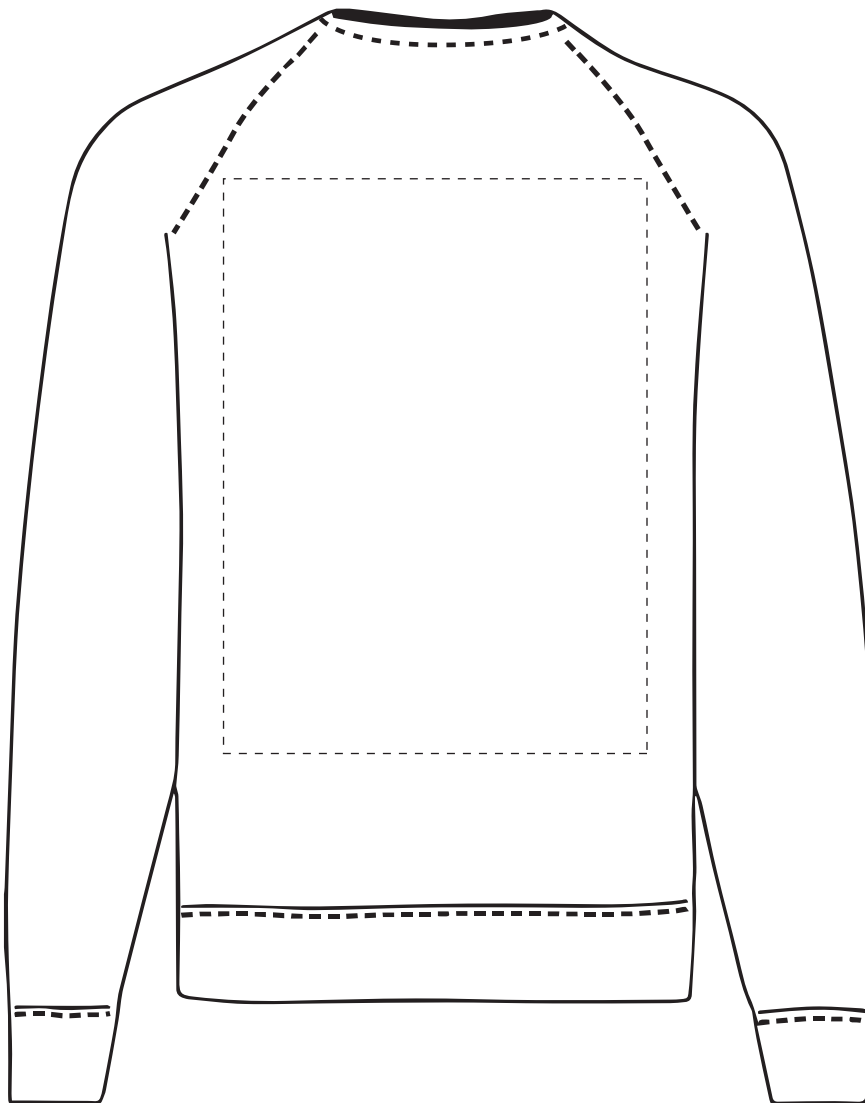

Your Ref:

Quantity:

Product Code: SF0003

Our Ref:

Version: 1

Product Colour: White

PRINTING CONCERNS: PRINT MAY DISCOLOUR

PRODUCT INFO: DUE TO THE NATURE OF THE PRODUCT THE PRINT POSITION MAY VARY BY 2 - 3 MM

PANTONE REFERENCE(S)

The dashed line is to demonstrate print area and will not appear on your printed item

- Colour 1
- Colour 1
- Colour 1
- Colour 1

ARTWORK SCALE 20%

ACTUAL ARTWORK SIZE:

To proceed, please approve visual via the online system.

PLEASE NOTE:

- All colours including print and product are for visual purposes only and should not be regarded as the actual colour of the product and print.
- Some products may vary from batch to batch and may differ from previous orders.
- The colour and texture of a product can also have an effect on the final print colour.
- By approving this order we accept that you understand these terms.

1. Your order will not go in to print and production time cannot be confirmed, unless artwork has been approved via the online system.
2. Once printed, artwork cannot be amended, mistakes must be rectified at visual stage.
3. Claims for faulty goods will be honoured, only if the goods are returned to us. We will not issue credits/refunds for items that have been distributed. Please ensure that goods are satisfactory before distribution
4. We are not responsible for delays during transit.

By approving this visual, you are confirming you have thoroughly checked all information, including layout, fonts, spelling, print colours, print size, print position, product, product colour and quantity.

This item is available in the following colours: