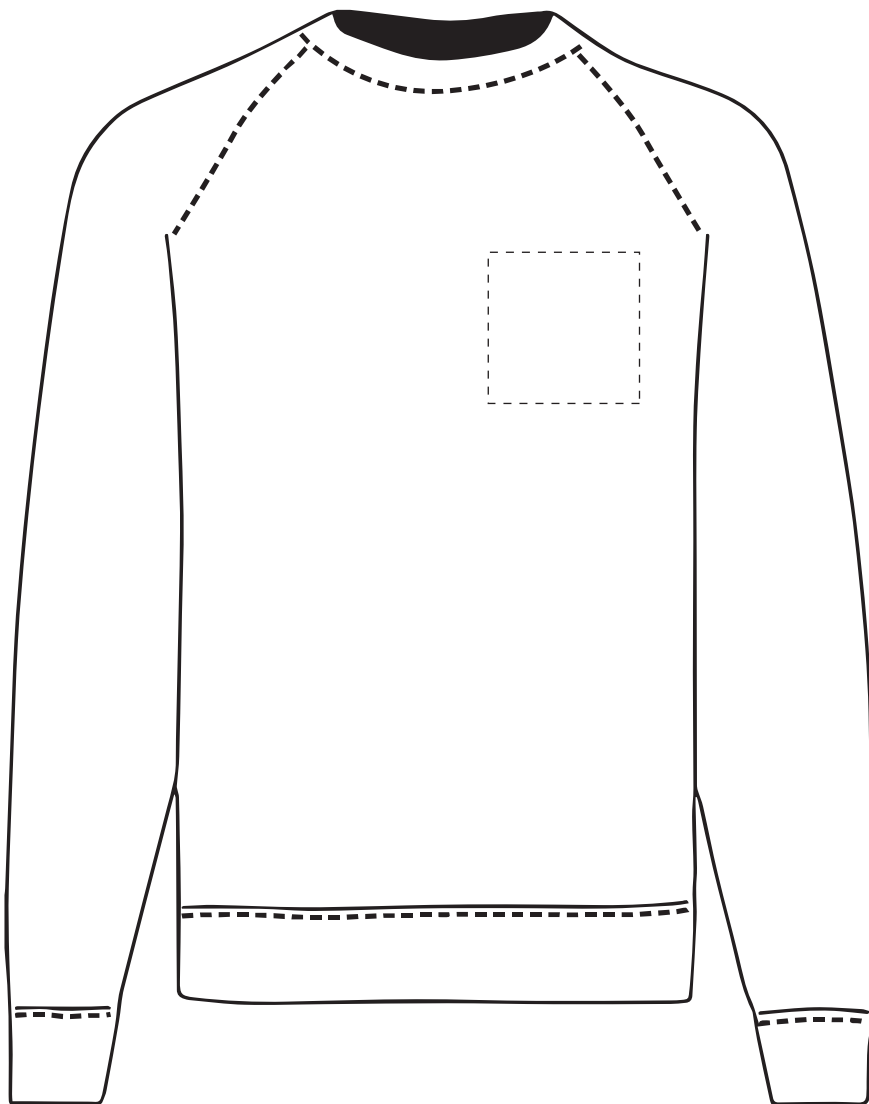

Your Ref:

Quantity:

Product Code: SF0003

Our Ref:

Version: 1

Product Colour: White

PRINTING CONCERNS: PRINT MAY DISCOLOUR

PRODUCT INFO: DUE TO THE NATURE OF THE PRODUCT THE PRINT POSITION MAY VARY BY 2 - 3 MM

PANTONE REFERENCE(S)

The dashed line is to demonstrate print area and will not appear on your printed item

- Colour 1
- Colour 1
- Colour 1
- Colour 1

ARTWORK SCALE 20%

To proceed, please approve visual via the online system.

PLEASE NOTE:

- All colours including print and product are for visual purposes only and should not be regarded as the actual colour of the product and print.
- Some products may vary from batch to batch and may differ from previous orders.
- The colour and texture of a product can also have an effect on the final print colour.
- By approving this order we accept that you understand these terms.

1. Your order will not go in to print and production time cannot be confirmed, unless artwork has been approved via the online system.
2. Once printed, artwork cannot be amended, mistakes must be rectified at visual stage.
3. Claims for faulty goods will be honoured, only if the goods are returned to us. We will not issue credits/refunds for items that have been distributed. Please ensure that goods are satisfactory before distribution
4. We are not responsible for delays during transit.

By approving this visual, you are confirming you have thoroughly checked all information, including layout, fonts, spelling, print colours, print size, print position, product, product colour and quantity.

This item is available in the following colours: