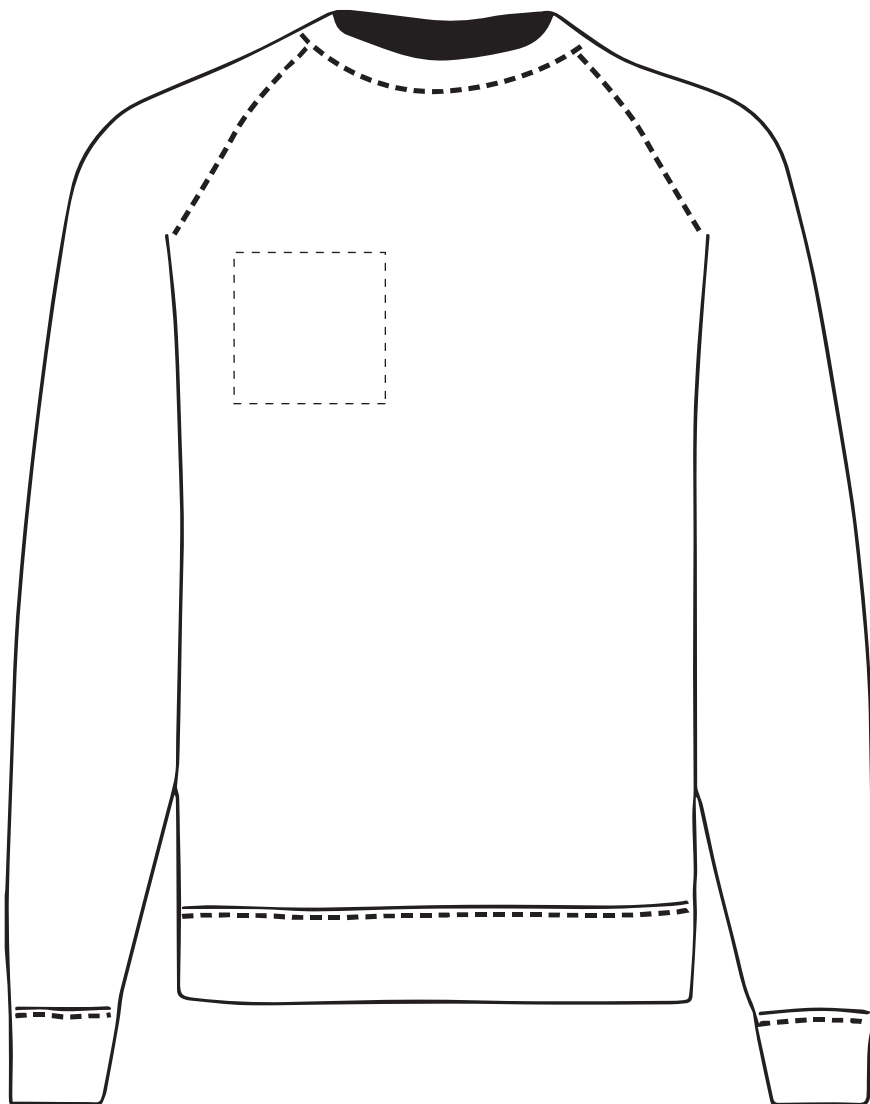

Your Ref:

Quantity:

Product Code: SF0003

Our Ref:

Version: 1

Product Colour: White

PRINTING CONCERNS: PRINT MAY DISCOLOUR

PRODUCT INFO: DUE TO THE NATURE OF THE PRODUCT THE PRINT POSITION MAY VARY BY 2 - 3 MM

PANTONE REFERENCE(S)

The dashed line is to demonstrate print area and will not appear on your printed item

- Colour 1
- Colour 1
- Colour 1
- Colour 1

ARTWORK SCALE 20%

To proceed, please approve visual via the online system.

PLEASE NOTE:

- All colours including print and product are for visual purposes only and should not be regarded as the actual colour of the product and print.
- Some products may vary from batch to batch and may differ from previous orders.
- The colour and texture of a product can also have an effect on the final print colour.
- By approving this order we accept that you understand these terms.

1. Your order will not go in to print and production time cannot be confirmed, unless artwork has been approved via the online system.
2. Once printed, artwork cannot be amended, mistakes must be rectified at visual stage.
3. Claims for faulty goods will be honoured, only if the goods are returned to us. We will not issue credits/refunds for items that have been distributed. Please ensure that goods are satisfactory before distribution
4. We are not responsible for delays during transit.

By approving this visual, you are confirming you have thoroughly checked all information, including layout, fonts, spelling, print colours, print size, print position, product, product colour and quantity.

This item is available in the following colours: