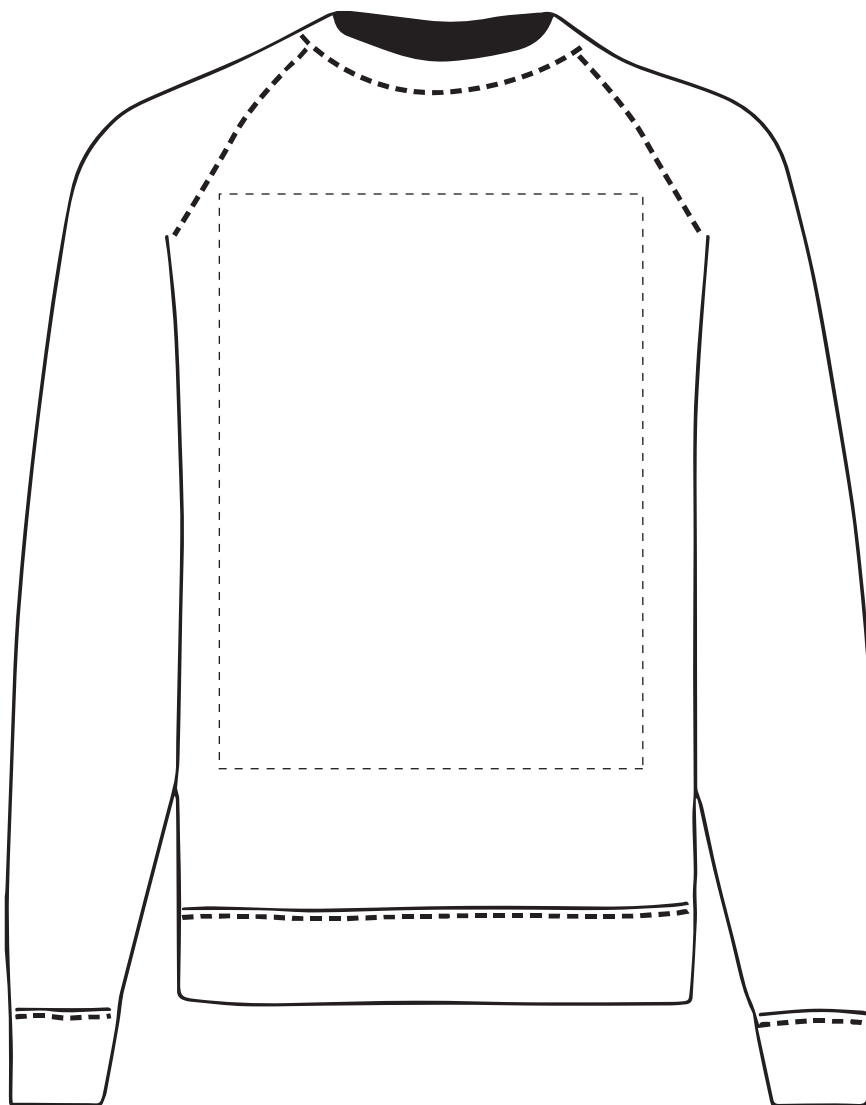

Your Ref:
Our Ref:

Quantity:
Version: 1

Product Code: SF0003
Product Colour: White

PRINTING CONCERNS: PRINT MAY DISCOLOUR

PRODUCT INFO: DUE TO THE NATURE OF THE PRODUCT THE PRINT POSITION MAY VARY BY 2 - 3 MM

PANTONE REFERENCE(S)

The dashed line is to demonstrate print area and will not appear on your printed item

- Colour 1
- Colour 1
- Colour 1
- Colour 1

ARTWORK SCALE 20%

ACTUAL ARTWORK SIZE:

To proceed, please approve visual via the online system.