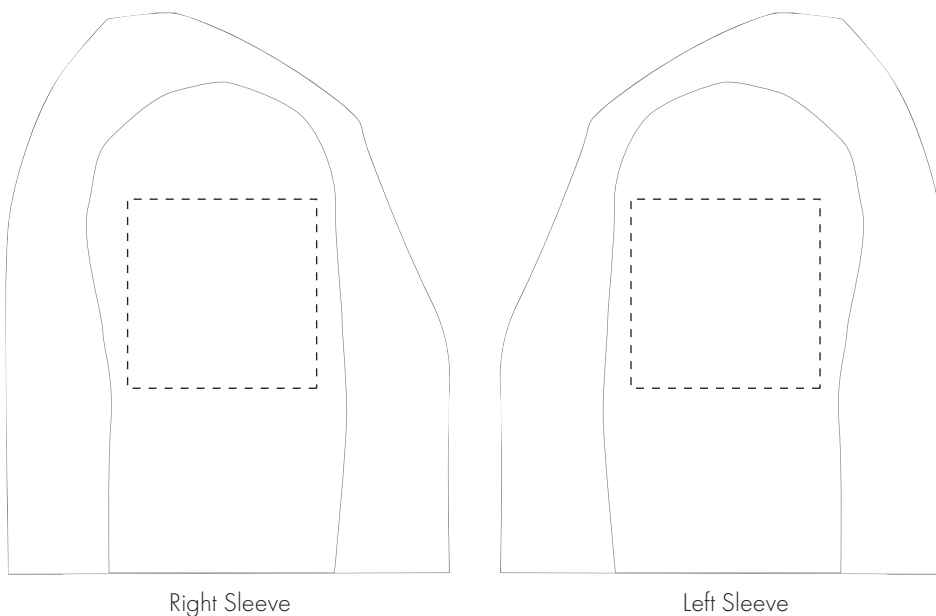

Your Ref:

Quantity:

Product Code: SF0003

Our Ref:

Version: 1

Product Colour: White

PRINTING CONCERNS: PRINT MAY DISCOLOUR

PRODUCT INFO: DUE TO THE NATURE OF THE PRODUCT THE PRINT POSITION MAY VARY BY 2 - 3 MM

PANTONE REFERENCE(S)

The dashed line is to demonstrate print area and will not appear on your printed item

● Colour 1

● Colour 1

● Colour 1

● Colour 1

ARTWORK SCALE 25%

To proceed, please approve visual via the online system.

PLEASE NOTE:

- All colours including print and product are for visual purposes only and should not be regarded as the actual colour of the product and print.
- Some products may vary from batch to batch and may differ from previous orders.
- The colour and texture of a product can also have an effect on the final print colour.
- By approving this order we accept that you understand these terms.

1. Your order will not go in to print and production time cannot be confirmed, unless artwork has been approved via the online system.
2. Once printed, artwork cannot be amended, mistakes must be rectified at visual stage.
3. Claims for faulty goods will be honoured, only if the goods are returned to us. We will not issue credits/refunds for items that have been distributed. Please ensure that goods are satisfactory before distribution
4. We are not responsible for delays during transit.

By approving this visual, you are confirming you have thoroughly checked all information, including layout, fonts, spelling, print colours, print size, print position, product, product colour and quantity.

This item is available in the following colours: