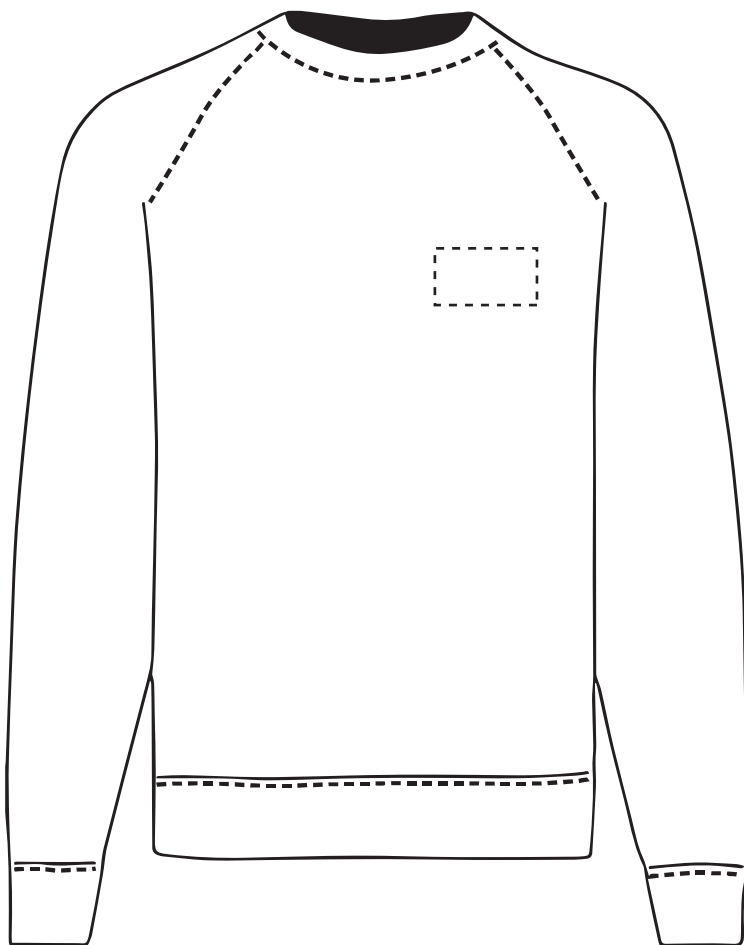

Your Ref:

Quantity:

Product Code:SF0002

Our Ref:

Version: 1

Product Colour:White

**PRINTING CONCERNS: PRINT MAY DISCOLOUR****PRODUCT INFO: DUE TO THE NATURE OF THE PRODUCT THE PRINT POSITION MAY VARY BY 2 - 3 MM****PANTONE REFERENCE(S)**

The dashed line is to demonstrate print area and will not appear on your printed item

 Full colour printing

ARTWORK SCALE 15%

*To proceed, please approve visual via the online system.***PLEASE NOTE:**

- All colours including print and product are for visual purposes only and should not be regarded as the actual colour of the product and print.
- Some products may vary from batch to batch and may differ from previous orders.
- The colour and texture of a product can also have an effect on the final print colour.
- By approving this order we accept that you understand these terms.