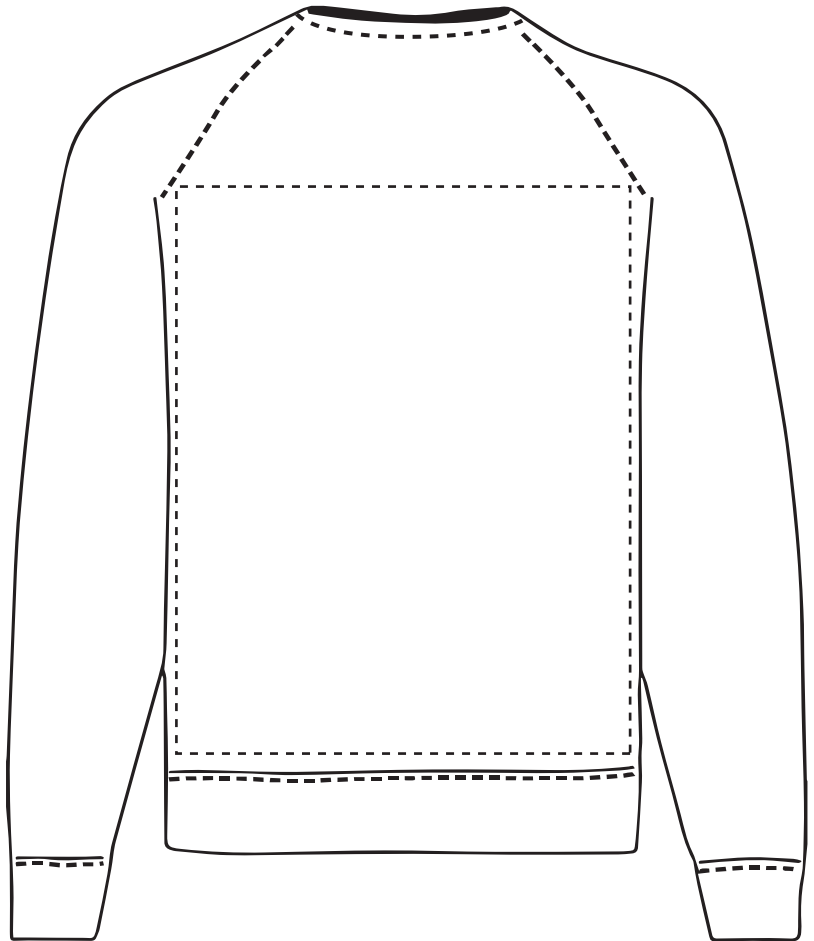

The dashed line is to demonstrate print area and will not appear on your printed item

 Full colour printing

ARTWORK SCALE 15%

**ACTUAL ARTWORK SIZE:**

123mm x 123mm

*To proceed, please approve visual via the online system.***PLEASE NOTE:**