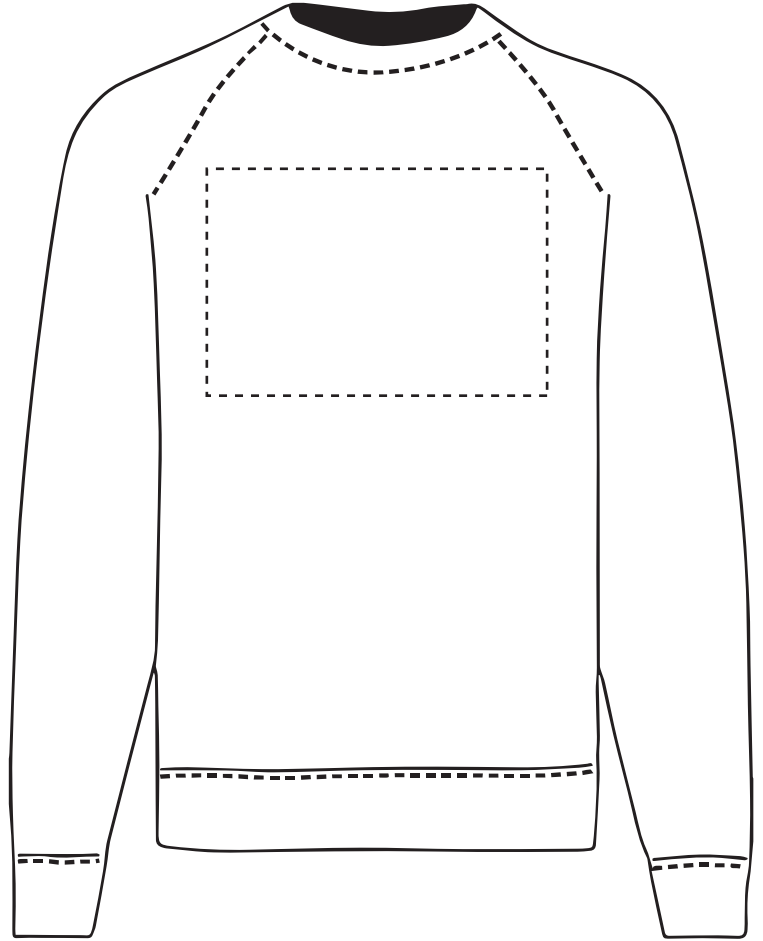

Your Ref:	Quantity:	Product Code:SF0002
Our Ref:	Version: 1	Product Colour:White

PRINTING CONCERNS: PRINT MAY DISCOLOUR

PRODUCT INFO: DUE TO THE NATURE OF THE PRODUCT THE PRINT POSITION MAY VARY BY 2 - 3 MM

PANTONE REFERENCE(S)

Full colour printing

The dashed line is to demonstrate print area and will not appear on your printed item

ARTWORK SCALE 15%

To proceed, please approve visual via the online system.

PLEASE NOTE:

- All colours including print and product are for visual purposes only and should not be regarded as the actual colour of the product and print.
- Some products may vary from batch to batch and may differ from previous orders.
- The colour and texture of a product can also have an effect on the final print colour.
- By approving this order we accept that you understand these terms.

1. Your order will not go in to print and production time cannot be confirmed, unless artwork has been approved via the online system.
2. Once printed, artwork cannot be amended, mistakes must be rectified at visual stage.
3. Claims for faulty goods will be honoured, only if the goods are returned to us. We will not issue credits/refunds for items that have been distributed. Please ensure that goods are satisfactory before distribution
4. We are not responsible for delays during transit.

By approving this visual, you are confirming you have thoroughly checked all information, including layout, fonts, spelling, print colours, print size, print position, product, product colour and quantity.