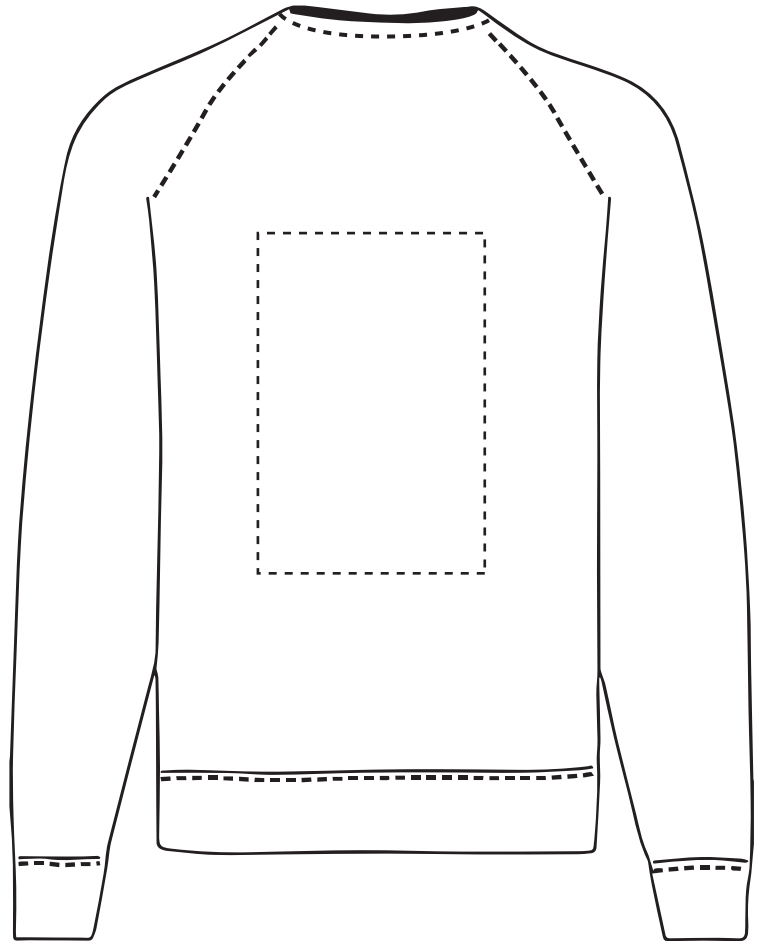

**PANTONE REFERENCE(S)**

 Full colour printing

The dashed line is to demonstrate print area and will not appear on your printed item

ARTWORK SCALE 15%

**ACTUAL ARTWORK SIZE:**

123mm x 123mm

*To proceed, please approve visual via the online system.*