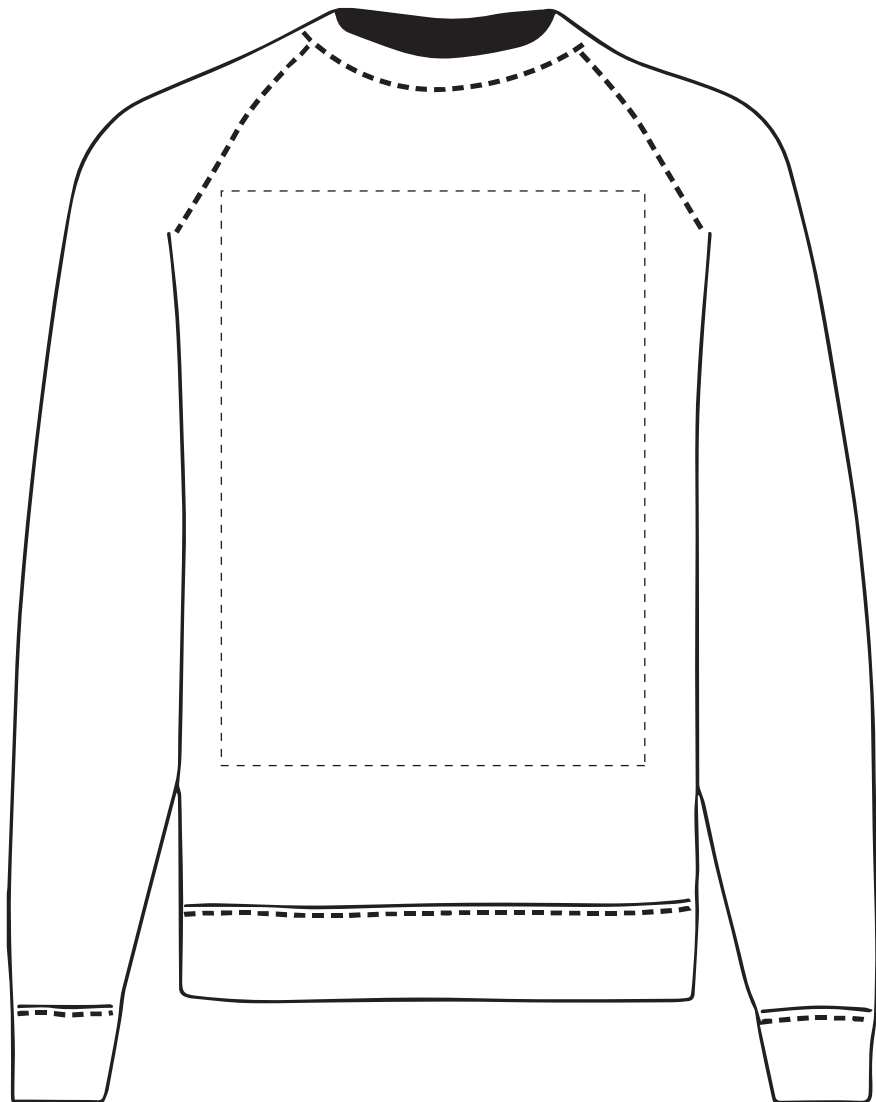

Your Ref:

Quantity:

Product Code: SF0002

Our Ref:

Version: 1

Product Colour: White

PRINTING CONCERNS: PRINT MAY DISCOLOUR**PRODUCT INFO: DUE TO THE NATURE OF THE PRODUCT THE PRINT POSITION MAY VARY BY 2 - 3 MM****PANTONE REFERENCE(S)**

The dashed line is to demonstrate print area and will not appear on your printed item

- Colour 1
- Colour 1
- Colour 1
- Colour 1

ARTWORK SCALE 20%

ACTUAL ARTWORK SIZE:*To proceed, please approve visual via the online system.***PLEASE NOTE:**