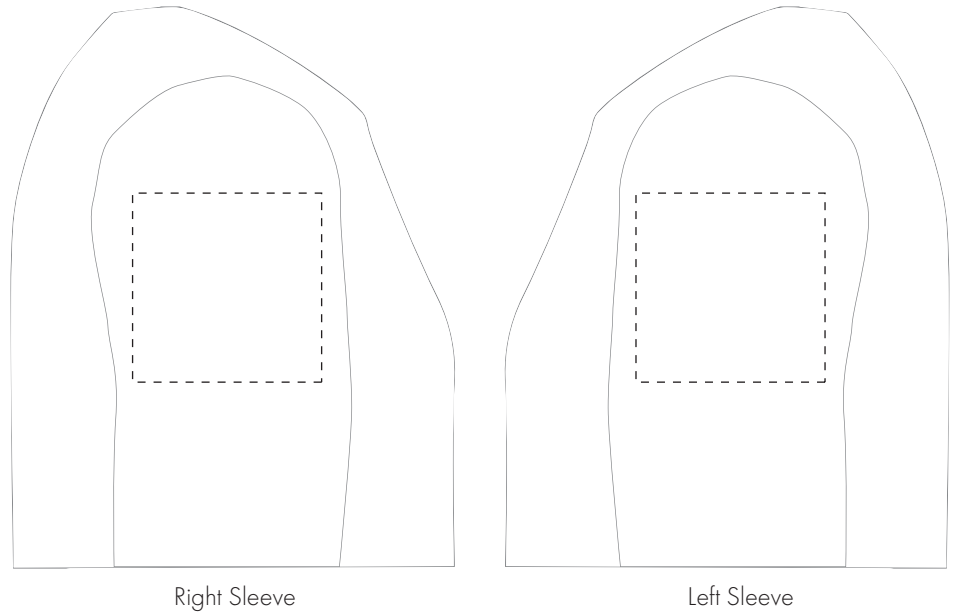

Your Ref:

Quantity:

Product Code: SF0002

Our Ref:

Version: 1

Product Colour: White

PRINTING CONCERNS: PRINT MAY DISCOLOUR

PRODUCT INFO: DUE TO THE NATURE OF THE PRODUCT THE PRINT POSITION MAY VARY BY 2 - 3 MM

PANTONE REFERENCE(S)

The dashed line is to demonstrate print area and will not appear on your printed item

- Colour 1
- Colour 1
- Colour 1
- Colour 1

ARTWORK SCALE 25%

To proceed, please approve visual via the online system.

PLEASE NOTE:

- All colours including print and product are for visual purposes only and should not be regarded as the actual colour of the product and print.
- Some products may vary from batch to batch and may differ from previous orders.
- The colour and texture of a product can also have an effect on the final print colour.
- By approving this order we accept that you understand these terms.

1. Your order will not go in to print and production time cannot be confirmed, unless artwork has been approved via the online system.
2. Once printed, artwork cannot be amended, mistakes must be rectified at visual stage.
3. Claims for faulty goods will be honoured, only if the goods are returned to us. We will not issue credits/refunds for items that have been distributed. Please ensure that goods are satisfactory before distribution
4. We are not responsible for delays during transit.

By approving this visual, you are confirming you have thoroughly checked all information, including layout, fonts, spelling, print colours, print size, print position, product, product colour and quantity.

This item is available in the following colours: