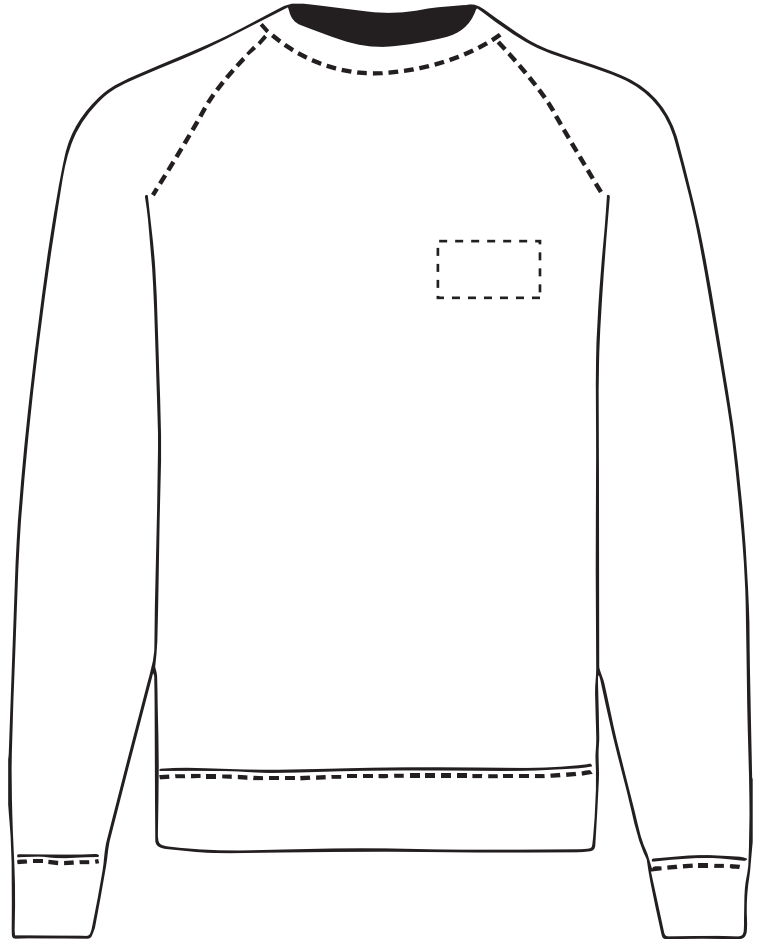

Your Ref:	Quantity:	Product Code:SF0001
Our Ref:	Version: 1	Product Colour:White

PRINTING CONCERNS: PRINT MAY DISCOLOUR**PRODUCT INFO: DUE TO THE NATURE OF THE PRODUCT THE PRINT POSITION MAY VARY BY 2 - 3 MM****PANTONE REFERENCE(S)**

The dashed line is to demonstrate print area and will not appear on your printed item

 Full colour printing

ARTWORK SCALE 15%

*To proceed, please approve visual via the online system.***PLEASE NOTE:**

- All colours including print and product are for visual purposes only and should not be regarded as the actual colour of the product and print.
- Some products may vary from batch to batch and may differ from previous orders.
- The colour and texture of a product can also have an effect on the final print colour.
- By approving this order we accept that you understand these terms.