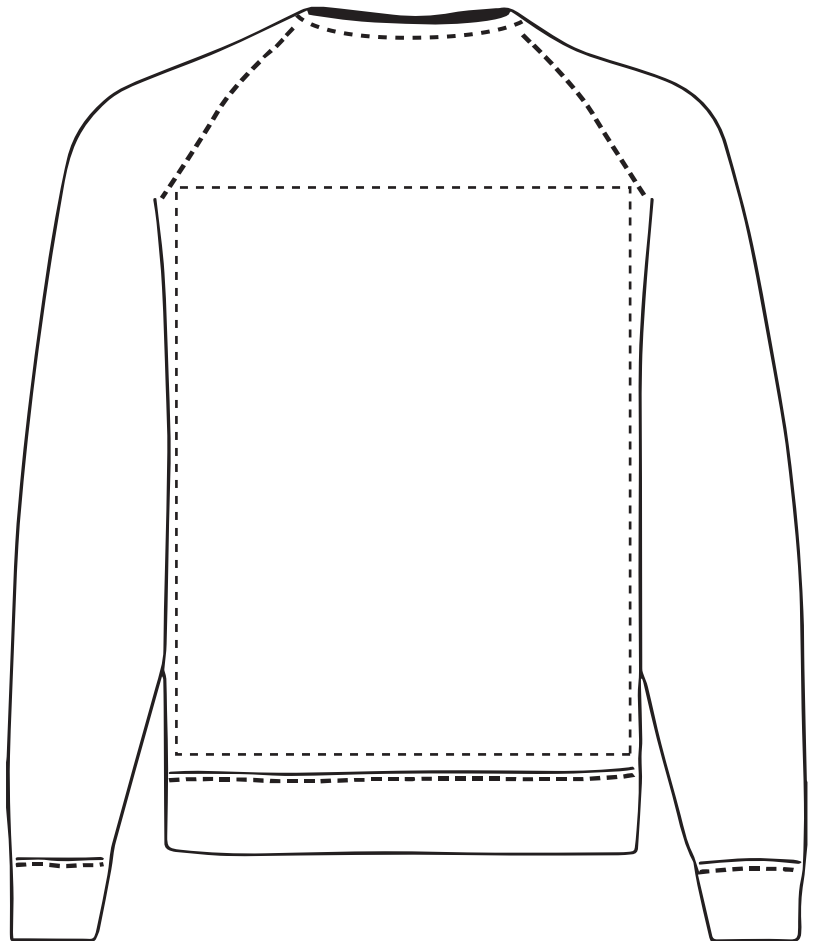

Your Ref:

Quantity:

Product Code:SF0001

Our Ref:

Version: 1

Product Colour:White

PRINTING CONCERNS: PRINT MAY DISCOLOUR

PRODUCT INFO: DUE TO THE NATURE OF THE PRODUCT THE PRINT POSITION MAY VARY BY 2 - 3 MM

PANTONE REFERENCE(S)

The dashed line is to demonstrate print area and will not appear on your printed item

Full colour printing

ARTWORK SCALE 15%

ACTUAL ARTWORK SIZE:

123mm x 123mm

To proceed, please approve visual via the online system.

PLEASE NOTE:

- All colours including print and product are for visual purposes only and should not be regarded as the actual colour of the product and print.
- Some products may vary from batch to batch and may differ from previous orders.
- The colour and texture of a product can also have an effect on the final print colour.
- By approving this order we accept that you understand these terms.

1. Your order will not go in to print and production time cannot be confirmed, unless artwork has been approved via the online system.
2. Once printed, artwork cannot be amended, mistakes must be rectified at visual stage.
3. Claims for faulty goods will be honoured, only if the goods are returned to us. We will not issue credits/refunds for items that have been distributed. Please ensure that goods are satisfactory before distribution
4. We are not responsible for delays during transit.

By approving this visual, you are confirming you have thoroughly checked all information, including layout, fonts, spelling, print colours, print size, print position, product, product colour and quantity.

This item is available in the following colours: