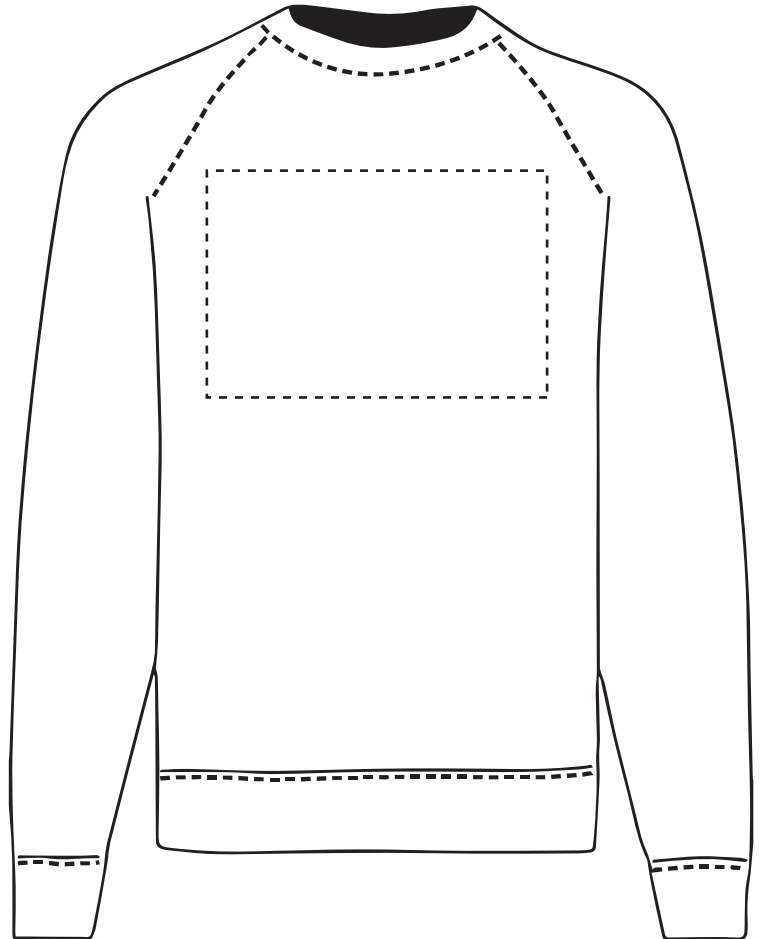

Your Ref:

Quantity:

Product Code:SF0001

Our Ref:

Version: 1

Product Colour:White

PRINTING CONCERNS: PRINT MAY DISCOLOUR

PRODUCT INFO: DUE TO THE NATURE OF THE PRODUCT THE PRINT POSITION MAY VARY BY 2 - 3 MM

PANTONE REFERENCE(S)

The dashed line is to demonstrate print area and will not appear on your printed item

Full colour printing

ARTWORK SCALE 15%

To proceed, please approve visual via the online system.

PLEASE NOTE:

- All colours including print and product are for visual purposes only and should not be regarded as the actual colour of the product and print.
- Some products may vary from batch to batch and may differ from previous orders.
- The colour and texture of a product can also have an effect on the final print colour.
- By approving this order we accept that you understand these terms.

1. Your order will not go in to print and production time cannot be confirmed, unless artwork has been approved via the online system.
2. Once printed, artwork cannot be amended, mistakes must be rectified at visual stage.
3. Claims for faulty goods will be honoured, only if the goods are returned to us. We will not issue credits/refunds for items that have been distributed. Please ensure that goods are satisfactory before distribution
4. We are not responsible for delays during transit.

By approving this visual, you are confirming you have thoroughly checked all information, including layout, fonts, spelling, print colours, print size, print position, product, product colour and quantity.