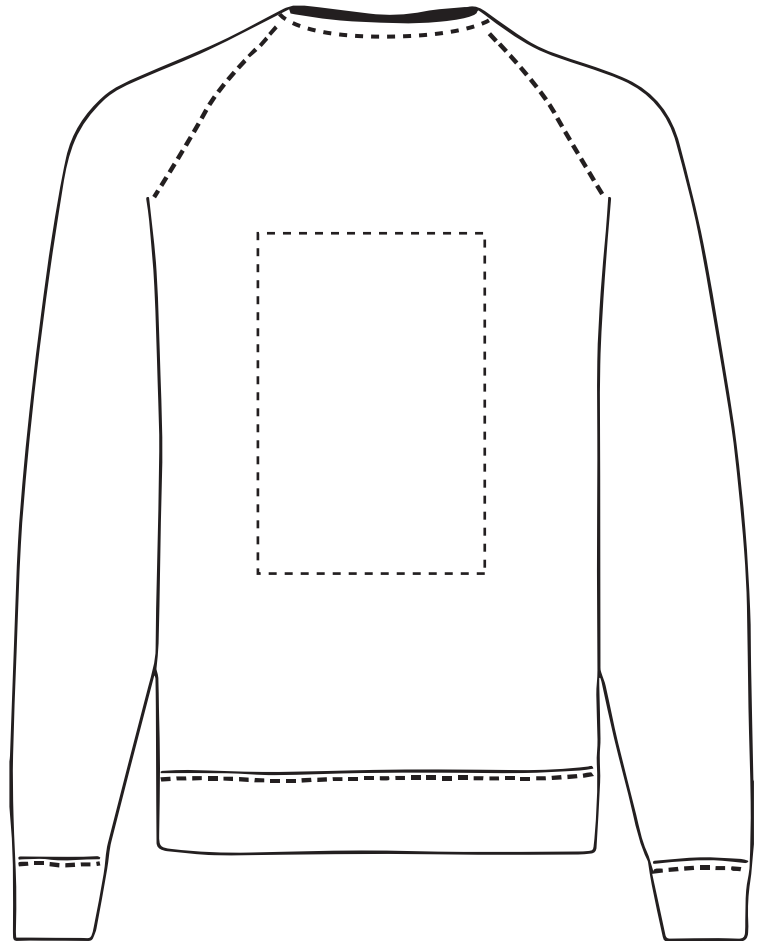

The dashed line is to demonstrate print area and will not appear on your printed item

 Full colour printing

ARTWORK SCALE 15%

ACTUAL ARTWORK SIZE:

123mm x 123mm

To proceed, please approve visual via the online system.