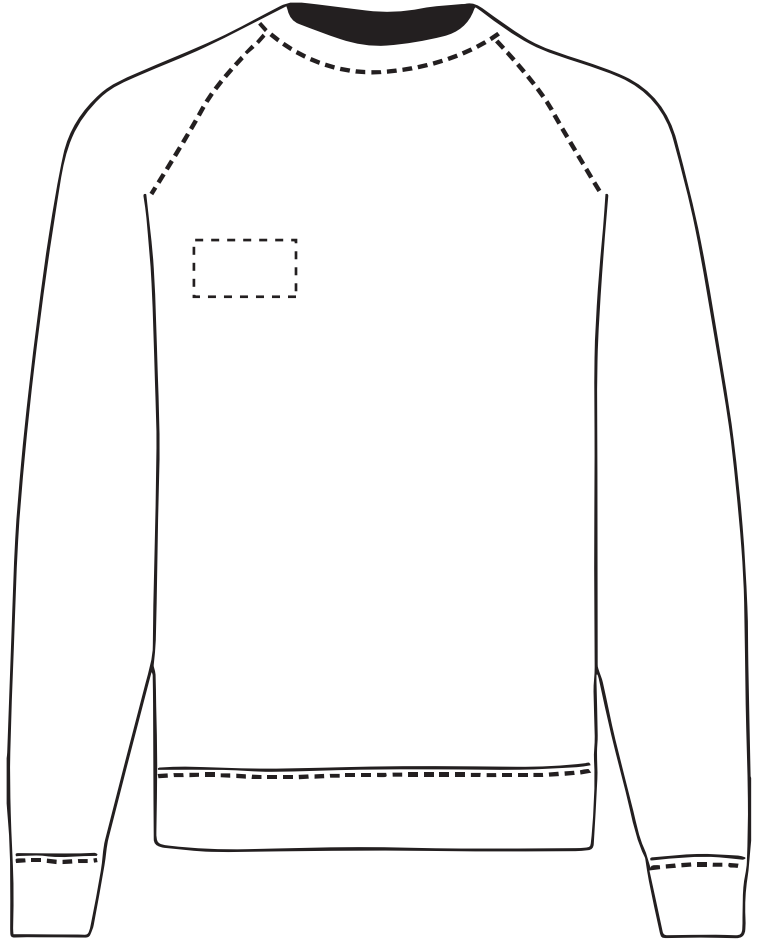

Your Ref:	Quantity:	Product Code:SF0001
Our Ref:	Version: 1	Product Colour:White

PRINTING CONCERNS: PRINT MAY DISCOLOUR

PRODUCT INFO: DUE TO THE NATURE OF THE PRODUCT THE PRINT POSITION MAY VARY BY 2 - 3 MM

PANTONE REFERENCE(S)

The dashed line is to demonstrate print area and will not appear on your printed item

Full colour printing

ARTWORK SCALE 15%

To proceed, please approve visual via the online system.

PLEASE NOTE:

- All colours including print and product are for visual purposes only and should not be regarded as the actual colour of the product and print.
- Some products may vary from batch to batch and may differ from previous orders.
- The colour and texture of a product can also have an effect on the final print colour.
- By approving this order we accept that you understand these terms.

1. Your order will not go in to print and production time cannot be confirmed, unless artwork has been approved via the online system.
2. Once printed, artwork cannot be amended, mistakes must be rectified at visual stage.
3. Claims for faulty goods will be honoured, only if the goods are returned to us. We will not issue credits/refunds for items that have been distributed. Please ensure that goods are satisfactory before distribution
4. We are not responsible for delays during transit.

By approving this visual, you are confirming you have thoroughly checked all information, including layout, fonts, spelling, print colours, print size, print position, product, product colour and quantity.