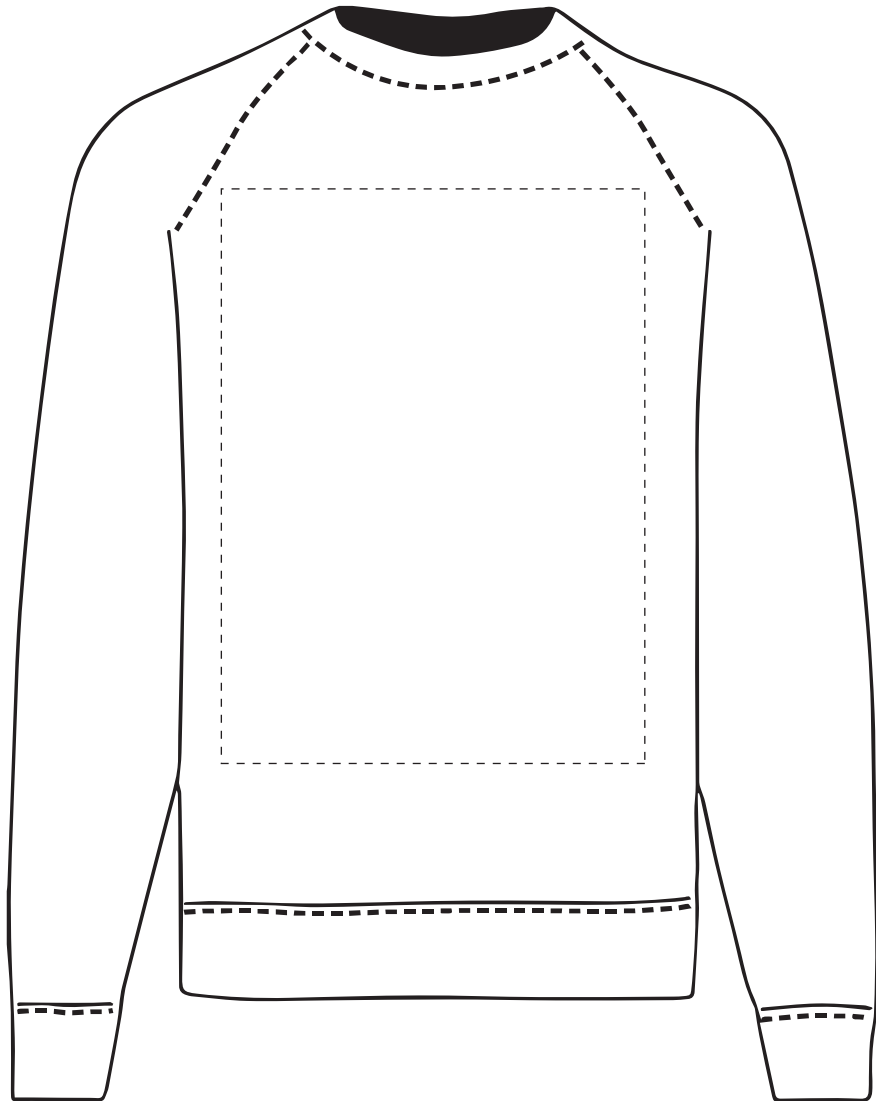

Your Ref:

Quantity:

Product Code: SF0001

Our Ref:

Version: 1

Product Colour: White

PRINTING CONCERNS: PRINT MAY DISCOLOUR**PRODUCT INFO: DUE TO THE NATURE OF THE PRODUCT THE PRINT POSITION MAY VARY BY 2 - 3 MM****PANTONE REFERENCE(S)**

The dashed line is to demonstrate print area and will not appear on your printed item

- Colour 1
- Colour 1
- Colour 1
- Colour 1

ARTWORK SCALE 20%

ACTUAL ARTWORK SIZE:*To proceed, please approve visual via the online system.***PLEASE NOTE:**