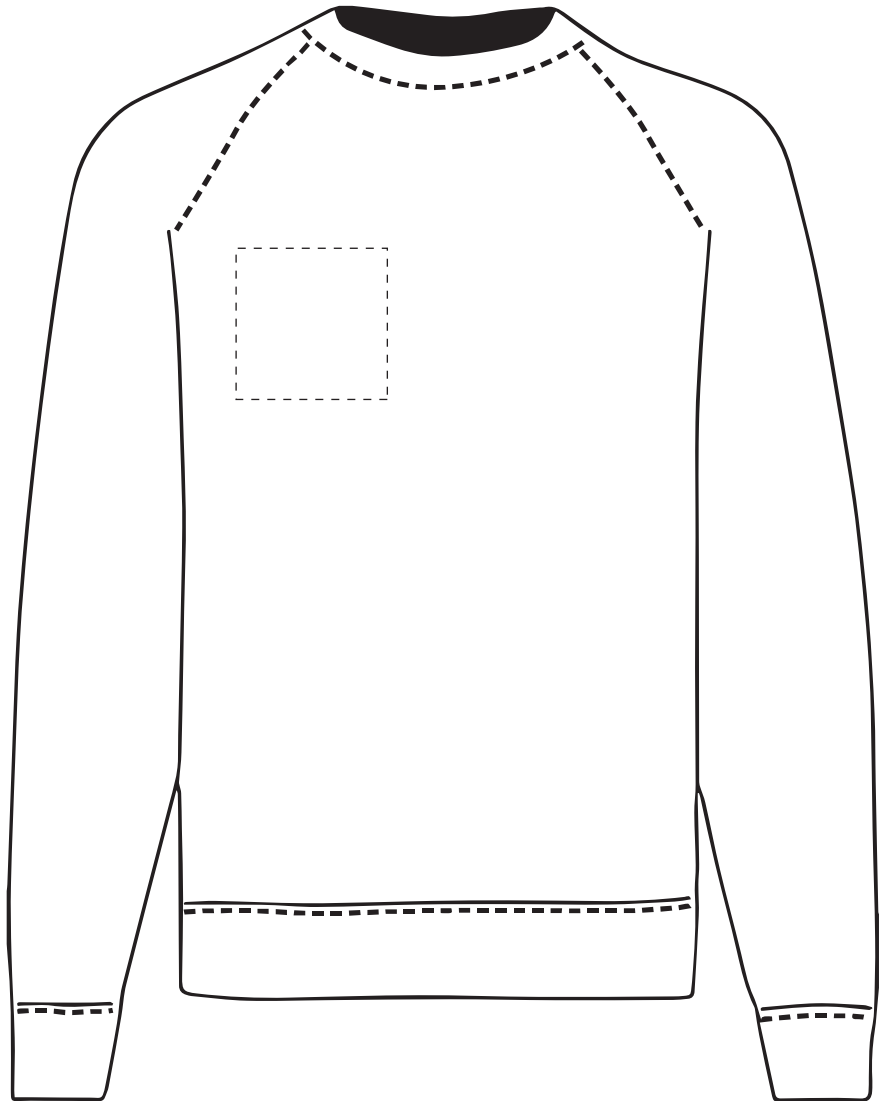

Your Ref:

Quantity:

Product Code: SF0001

Our Ref:

Version: 1

Product Colour: White

PRINTING CONCERNS: PRINT MAY DISCOLOUR

PRODUCT INFO: DUE TO THE NATURE OF THE PRODUCT THE PRINT POSITION MAY VARY BY 2 - 3 MM

PANTONE REFERENCE(S)

The dashed line is to demonstrate print area and will not appear on your printed item

- Colour 1
- Colour 1
- Colour 1
- Colour 1

ARTWORK SCALE 20%

To proceed, please approve visual via the online system.

PLEASE NOTE:

- All colours including print and product are for visual purposes only and should not be regarded as the actual colour of the product and print.
- Some products may vary from batch to batch and may differ from previous orders.
- The colour and texture of a product can also have an effect on the final print colour.
- By approving this order we accept that you understand these terms.

1. Your order will not go in to print and production time cannot be confirmed, unless artwork has been approved via the online system.
2. Once printed, artwork cannot be amended, mistakes must be rectified at visual stage.
3. Claims for faulty goods will be honoured, only if the goods are returned to us. We will not issue credits/refunds for items that have been distributed. Please ensure that goods are satisfactory before distribution
4. We are not responsible for delays during transit.

By approving this visual, you are confirming you have thoroughly checked all information, including layout, fonts, spelling, print colours, print size, print position, product, product colour and quantity.