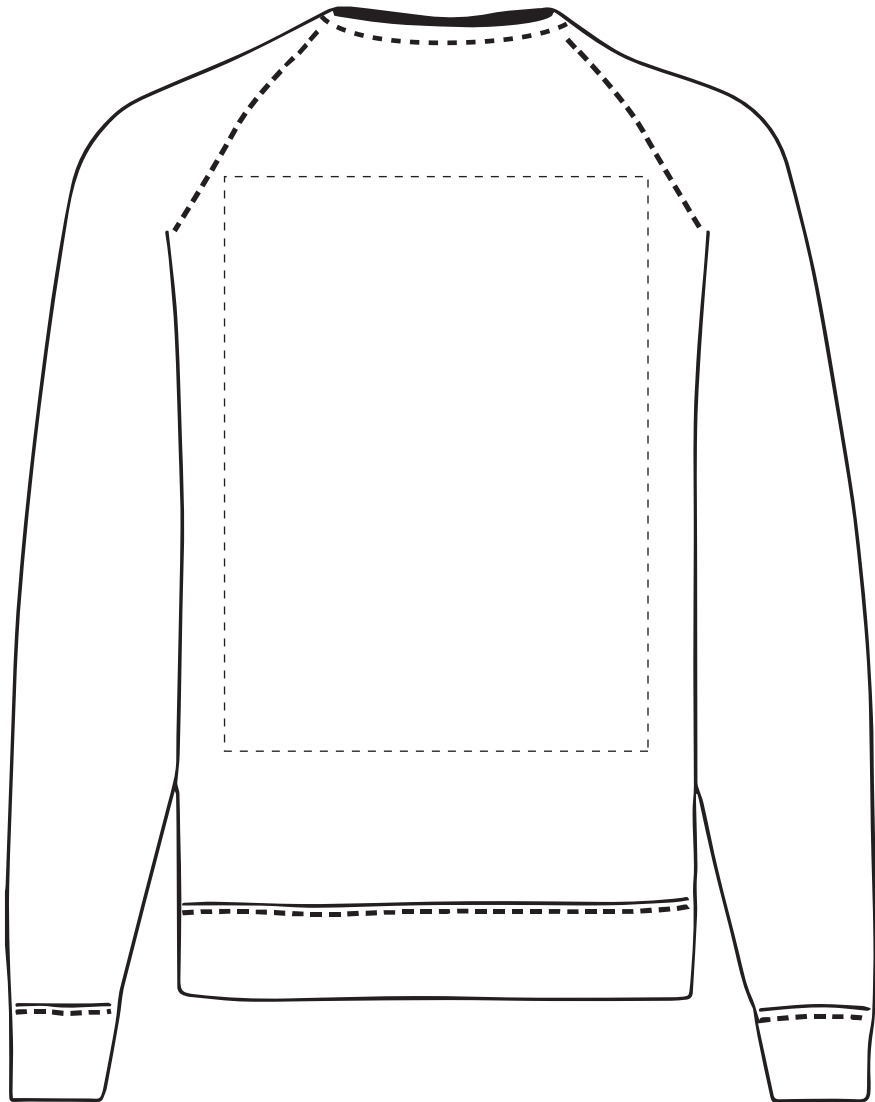

This item is available in the following colours:

ARTWORK SCALE 100%
Max print area 280mm x 380mm

Your Ref:	Quantity:	Product Code: SF0001
Our Ref:	Version: 1	Product Colour: White

PRINTING CONCERNS: PRINT MAY DISCOLOUR**PRODUCT INFO: DUE TO THE NATURE OF THE PRODUCT THE PRINT POSITION MAY VARY BY 2 - 3 MM****PANTONE REFERENCE(S)**

The dashed line is to demonstrate print area and will not appear on your printed item

- Colour 1
- Colour 1
- Colour 1
- Colour 1

ARTWORK SCALE 20%

**ACTUAL ARTWORK SIZE:**

123mm x 123mm

*To proceed, please approve visual via the online system.***PLEASE NOTE:**