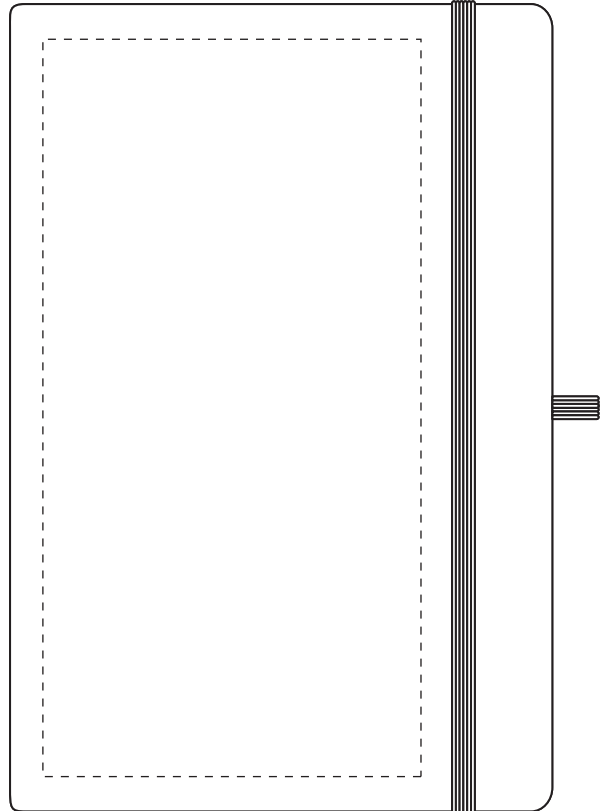

| | | |
|-----------|------------|----------------------|
| Your Ref: | Quantity: | Product Code: QS3345 |
| Our Ref: | Version: 1 | Product Colour: |

PRINTING CONCERNS:**PRODUCT INFO: DUE TO THE NATURE OF THE PRODUCT THE PRINT POSITION MAY VARY BY 2 - 3 MM**

We stock this item in the following colours

PANTONE REFERENCE(S)
 Full Colour Printing

ARTWORK SCALE 50%

- **CENTRED TO PRINT AREA**
- **CENTRED TO NOTEBOOK**

Product Image for visualisation
- colours may vary

The dashed line is to demonstrate print area and will not appear on your printed item

PLEASE NOTE:

- All colours including print and product are for visual purposes only and should not be regarded as the actual colour of the product and print.
- Some products may vary from batch to batch and may differ from previous orders.
- The colour and texture of a product can also have an effect on the final print colour.
- By approving this order we accept that you understand these terms.

To proceed, please approve visual via the online system.

ARTWORK SCALE 100%
Max print area: 195mm x 100mm