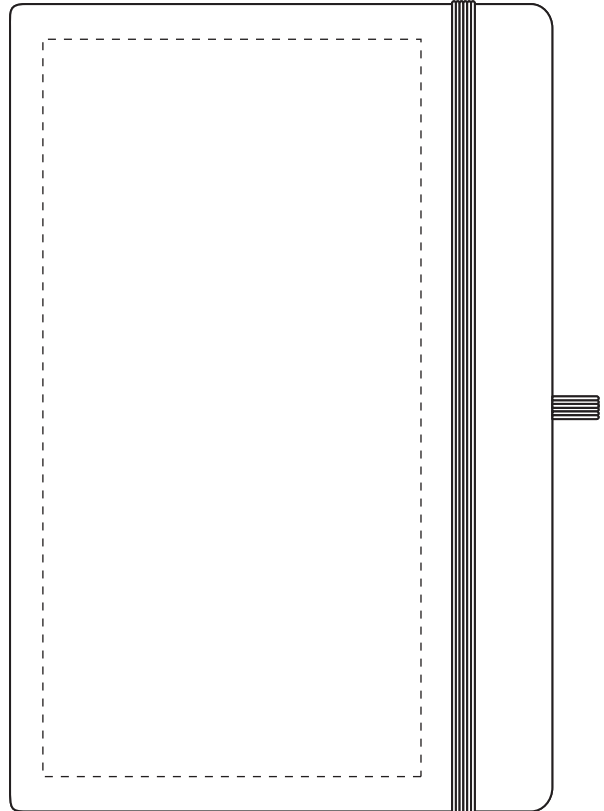

Your Ref:	Quantity:	Product Code: QS3345
Our Ref:	Version: 1	Product Colour:

**PRINTING CONCERNS:****PRODUCT INFO: DUE TO THE NATURE OF THE PRODUCT THE PRINT POSITION MAY VARY BY 2 - 3 MM**

We stock this item in the following colours

**PANTONE REFERENCE(S)**

- Colour 1
- Colour 1
- Colour 1
- Colour 1

ARTWORK SCALE 50%

- **CENTRED TO PRINT AREA**
- **CENTRED TO NOTEBOOK**

Product Image for visualisation  
- colours may vary

The dashed line is to demonstrate print area and will not appear on your printed item

To proceed, please approve visual via the online system.

ARTWORK SCALE 100%

Max print area: 195mm x 100mm