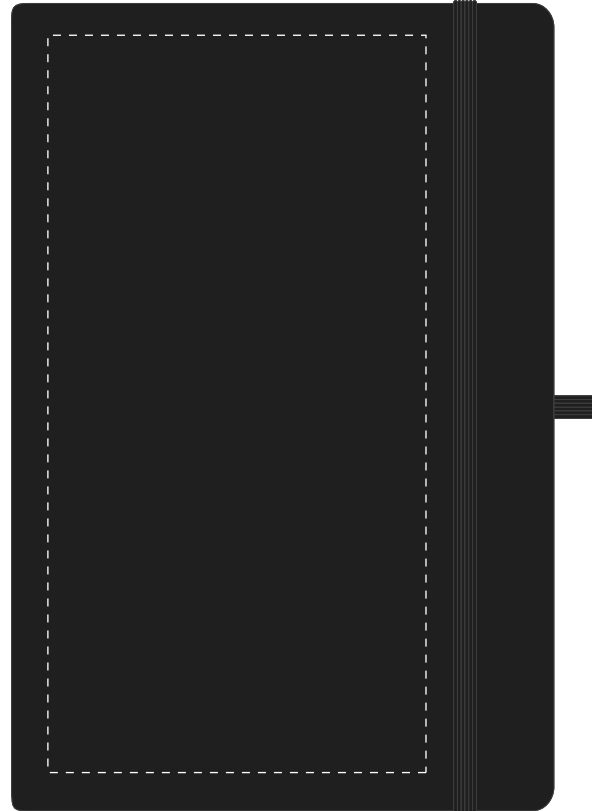

Your Ref:	Quantity:	Product Code: QS2345
Our Ref:	Version: 1	Product Colour:

PRINTING CONCERNS:**PRODUCT INFO: DUE TO THE NATURE OF THE PRODUCT THE PRINT POSITION MAY VARY BY 2 - 3 MM**

We stock this item in the following colours

PANTONE REFERENCE(S)

- Colour 1
- Colour 1
- Colour 1
- Colour 1

ARTWORK SCALE 50%

- **CENTRED TO PRINT AREA**
- **CENTRED TO NOTEBOOK**

Product Image for visualisation
- colours may vary

The dashed line is to demonstrate print area and will not appear on your printed item