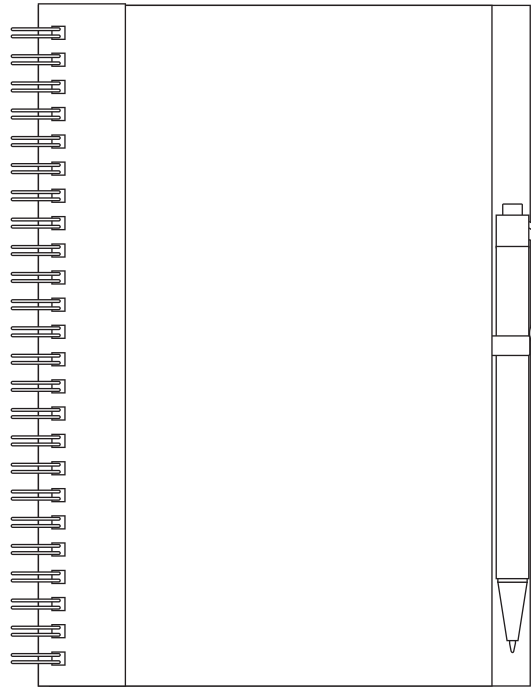

Your Ref:	Quantity:	Product Code: QS2253BK
Our Ref:	Version: 1	Product Colour:

PRINTING CONCERNS:**PRODUCT INFO: DUE TO THE NATURE OF THE PRODUCT THE PRINT POSITION MAY VARY BY 2 - 3 MM**

We stock this item in the following colours

PANTONE REFERENCE(S)

- Colour 1
- Colour 1
- Colour 1
- Colour 1

**** We would recommend black print for this product -
Other colours may appear patchy ****

ARTWORK SCALE 50%

Product Image for visualisation
- colours may vary

- CENTRED TO PRINT AREA
- CENTRED TO NOTEBOOK

The dashed line is to demonstrate print area and will not appear on your printed item

PLEASE NOTE:

- All colours including print and product are for visual purposes only and should not be regarded as the actual colour of the product and print.
- Some products may vary from batch to batch and may differ from previous orders.
- The colour and texture of a product can also have an effect on the final print colour.
- By approving this order we accept that you understand these terms.

To proceed, please approve visual via the online system.

ARTWORK SCALE 100%

Max print area: 165mm x 75mm

ARTWORK SCALE 100%

Max print area: 45mm x 7mm