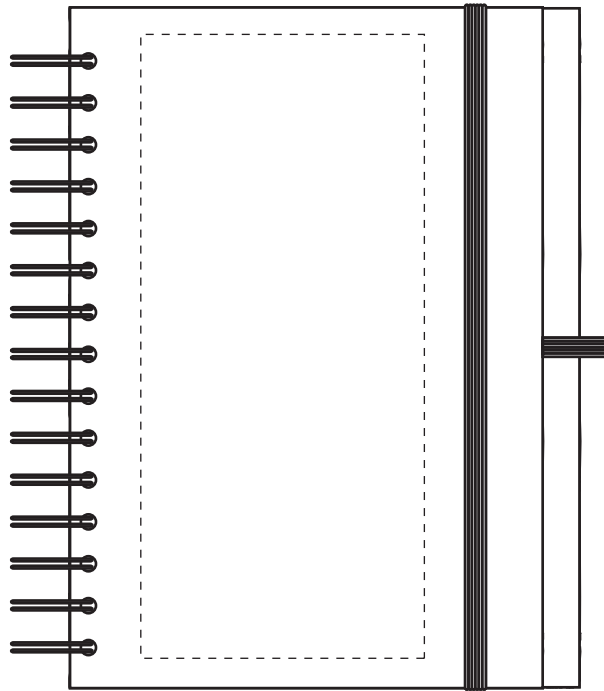

Your Ref:	Quantity:	Product Code: QS1681
Our Ref:	Version: 1	Product Colour:

PRINTING CONCERNS:**PRODUCT INFO: DUE TO THE NATURE OF THE PRODUCT THE PRINT POSITION MAY VARY BY 2 - 3 MM**

We stock this item in the following colours

PANTONE REFERENCE(S)

- Colour 1
- Colour 1
- Colour 1
- Colour 1

ARTWORK SCALE 50%

- CENTRED TO PRINT AREA
- CENTRED TO NOTEBOOK

Product Image for visualisation
- colours may vary

The dashed line is to demonstrate print area and will not appear on your printed item

To proceed, please approve visual via the online system.

ARTWORK SCALE 100%
Max print area: 165mm x 75mm