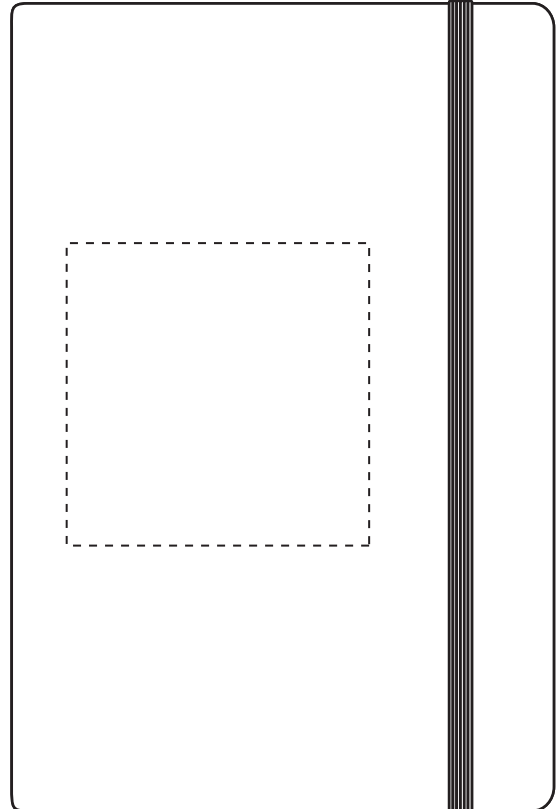

Your Ref:	Quantity:	Product Code: QS1545
Our Ref:	Version: 1	Product Colour:

PRINTING CONCERNS:**PRODUCT INFO: DUE TO THE NATURE OF THE PRODUCT THE PRINT POSITION MAY VARY BY 2 - 3 MM**

We stock this item in the following colours

PANTONE REFERENCE(S)

● Engrave

ARTWORK SCALE 100%
Max engrave area: 80mm x 80mm

Product Image for visualisation
- colours may vary

ARTWORK SCALE 50%

- CENTRED TO PRINT AREA
- CENTRED TO NOTEBOOK

The dashed line is to demonstrate print area and will not appear on your printed item