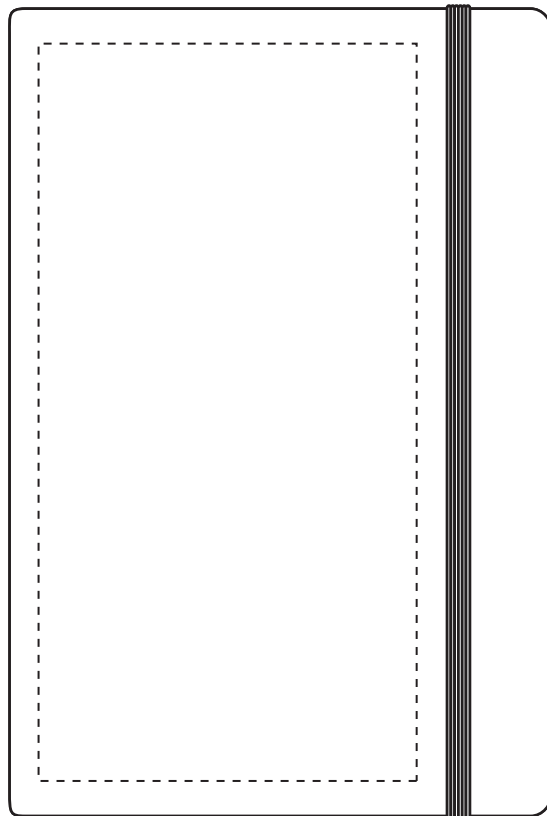

Your Ref:	Quantity:	Product Code: QS1545
Our Ref:	Version: 1	Product Colour:

PRINTING CONCERNS:**PRODUCT INFO: DUE TO THE NATURE OF THE PRODUCT THE PRINT POSITION MAY VARY BY 2 - 3 MM**

We stock this item in the following colours

PANTONE REFERENCE(S)

● BLACK

**** We would recommend black print for this product -
Other colours may appear patchy ****

ARTWORK SCALE 50%

- CENTRED TO PRINT AREA
- CENTRED TO NOTEBOOK

Product Image for visualisation
- colours may vary

The dashed line is to demonstrate print area and will not appear on your printed item

PLEASE NOTE:

- All colours including print and product are for visual purposes only and should not be regarded as the actual colour of the product and print.
- Some products may vary from batch to batch and may differ from previous orders.
- The colour and texture of a product can also have an effect on the final print colour.
- By approving this order we accept that you understand these terms.

To proceed, please approve visual via the online system.

ARTWORK SCALE 100%
Max print area: 195mm x 100mm