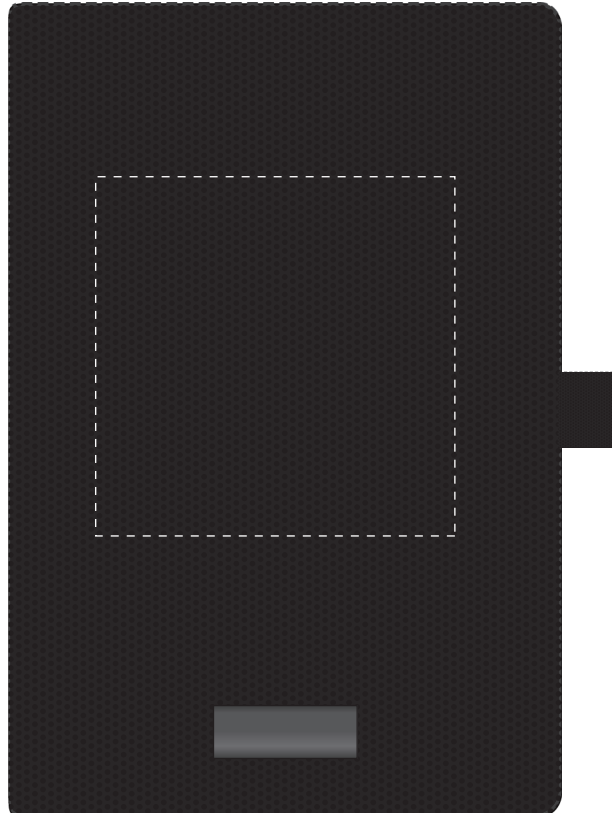

Your Ref:	Quantity:	Product Code: QS1018
Our Ref:	Version: 1	Product Colour: BLACK

PRINTING CONCERNS:**PRODUCT INFO: DUE TO THE NATURE OF THE PRODUCT THE PRINT POSITION MAY VARY BY 2 - 3 MM**

We stock this item in the following colours

PANTONE REFERENCE(S)

● Engrave

ARTWORK SCALE 50%

- CENTRED TO PRINT AREA
- CENTRED TO NOTEBOOK

Product Image for visualisation
- colours may vary

The dashed line is to demonstrate print area and will not appear on your printed item