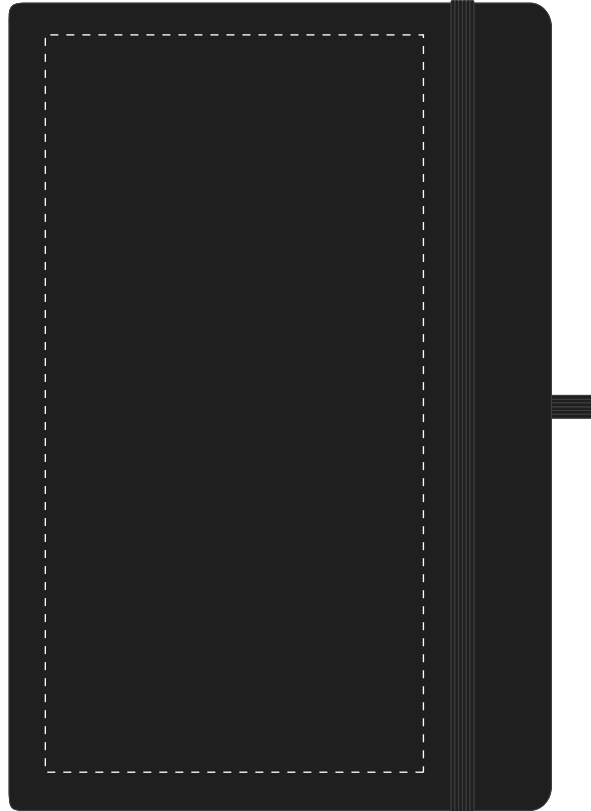

Your Ref:	Quantity:	Product Code: QS0745
Our Ref:	Version: 1	Product Colour:

**PRINTING CONCERNS:****PRODUCT INFO: DUE TO THE NATURE OF THE PRODUCT THE PRINT POSITION MAY VARY BY 2 - 3 MM**

We stock this item in the following colours

**PANTONE REFERENCE(S)**
 Full Colour Printing

ARTWORK SCALE 50%

Product Image for visualisation  
- colours may vary

- CENTRED TO PRINT AREA**
- CENTRED TO NOTEBOOK**

**The dashed line is to demonstrate print area and will not appear on your printed item**