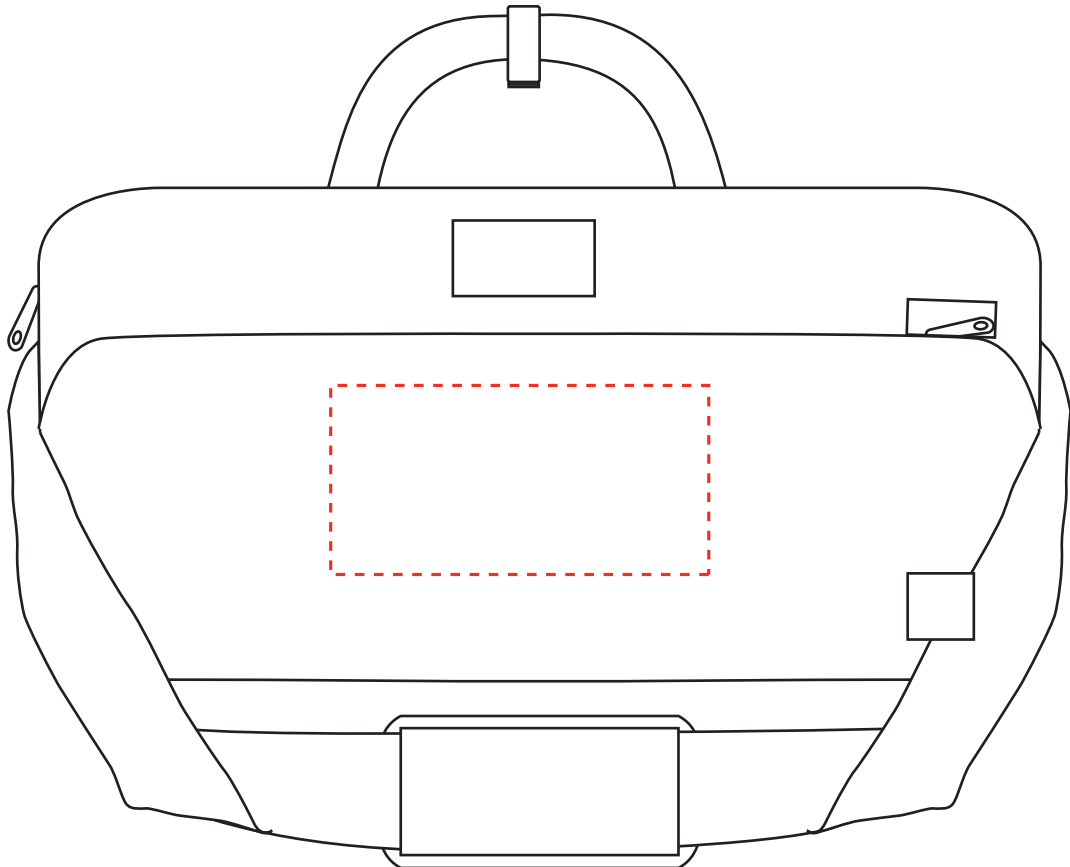

Your Ref:	Quantity:	Product Code: QB8012
Our Ref:	Version: 1	Product Colour:

PRINTING CONCERNS:**PRODUCT INFO:**

We stock this item in the following colours

PANTONE REFERENCE(S)

- Colour 1
- Colour 2

ARTWORK SCALE 25%

**The dashed line is to demonstrate print area and will not appear on your printed item****PLEASE NOTE:**

- All colours including print and product are for visual purposes only and should not be regarded as the actual colour of the product and print.
- Some products may vary from batch to batch and may differ from previous orders.
- The colour and texture of a product can also have an effect on the final print colour.
- By approving this order we accept that you understand these terms.

To proceed, please approve visual via the online system.

ARTWORK SCALE 100%

Max print area: 200mm x 100mm