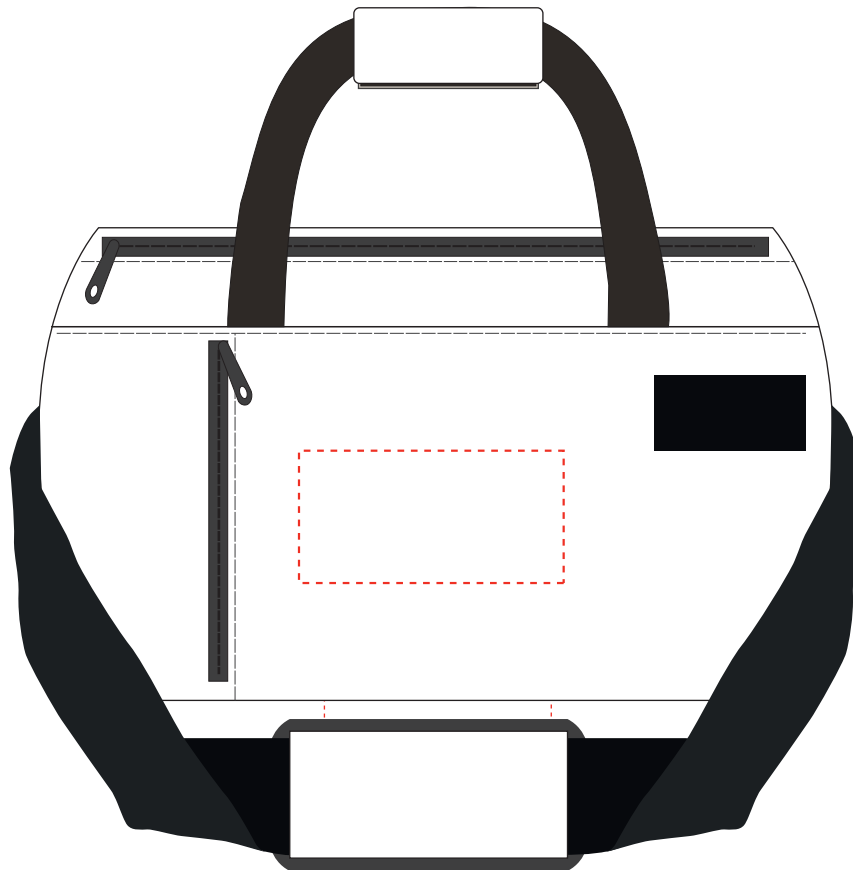

Your Ref:	Quantity:	Product Code: QB8011
Our Ref:	Version: 1	Product Colour:

**PRINTING CONCERNS:****PRODUCT INFO:**

We stock this item in the following colours

**PANTONE REFERENCE(S)**

● Colour 1

● Colour 2

ARTWORK SCALE 25%

**The dashed line is to demonstrate print area and will not appear on your printed item****PLEASE NOTE:**

- All colours including print and product are for visual purposes only and should not be regarded as the actual colour of the product and print.
- Some products may vary from batch to batch and may differ from previous orders.
- The colour and texture of a product can also have an effect on the final print colour.
- By approving this order we accept that you understand these terms.