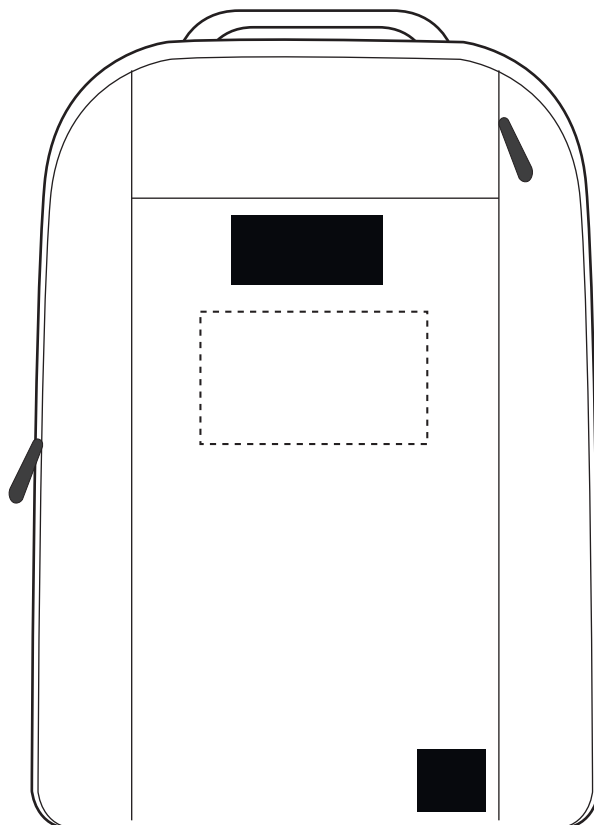

Your Ref:

Quantity:

Product Code: QB8002

Our Ref:

Version: 1

Product Colour:

**PRINTING CONCERNS:****PRODUCT INFO:**

We stock this item in the following colours

**PANTONE REFERENCE(S)**

● Colour 1

● Colour 2

ARTWORK SCALE 25%

ARTWORK SCALE 100%

Max print area: 120mm x 70mm

**The dashed line is to demonstrate print area and will not appear on your printed item****PLEASE NOTE:**