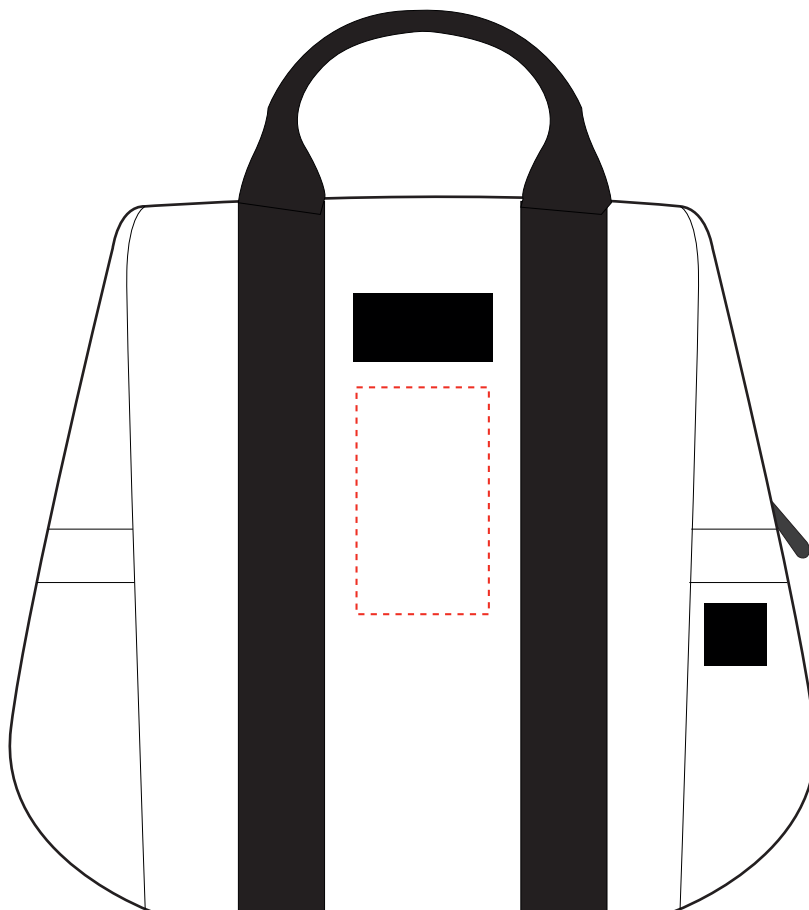

Your Ref:

Quantity:

Product Code: QB8001

Our Ref:

Version: 1

Product Colour:

PRINTING CONCERNS:**PRODUCT INFO:**

We stock this item in the following colours

PANTONE REFERENCE(S)

● Colour 1

● Colour 2

ARTWORK SCALE 25%

**The dashed line is to demonstrate print area and will not appear on your printed item****PLEASE NOTE:**

- All colours including print and product are for visual purposes only and should not be regarded as the actual colour of the product and print.
- Some products may vary from batch to batch and may differ from previous orders.
- The colour and texture of a product can also have an effect on the final print colour.
- By approving this order we accept that you understand these terms.