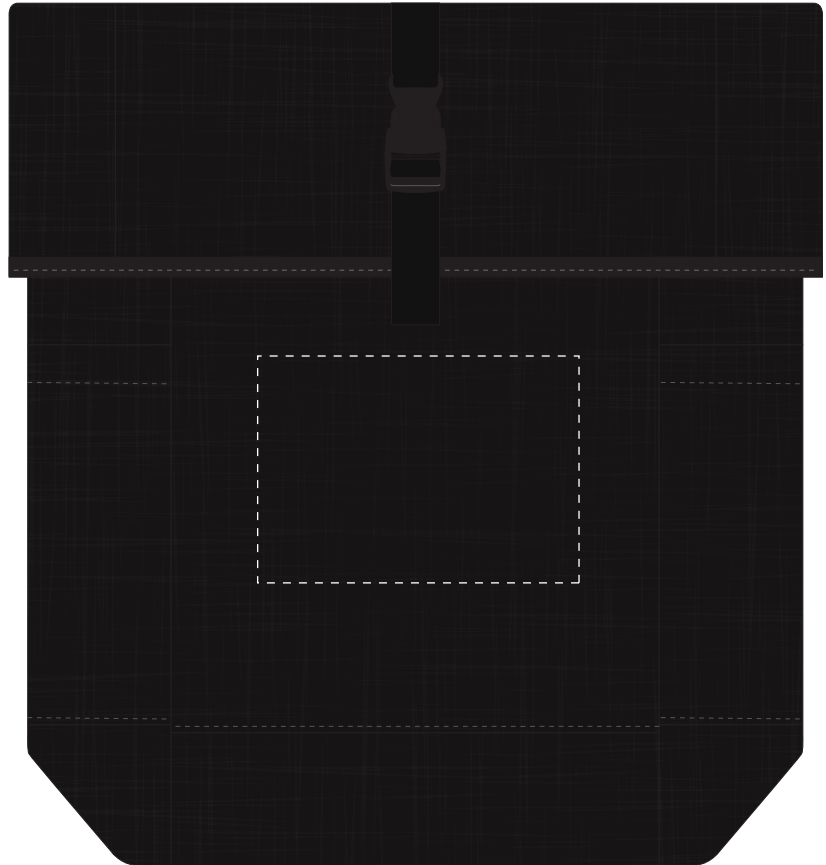

Your Ref:	Quantity:	Product Code: QB0455
Our Ref:	Version: 1	Product Colour: BLACK

**PRINTING CONCERNS:****PRODUCT INFO: DUE TO THE NATURE OF THE PRODUCT THE PRINT POSITION MAY VARY BY 2 - 3 MM**

We stock this item in the following colours

**PANTONE REFERENCE(S)**

- Colour 1
- Colour 1
- Colour 1
- Colour 1

ARTWORK SCALE 25%

Product Image for visualisation  
- colours may vary

**The dashed line is to demonstrate print area and will not appear on your printed item****PLEASE NOTE:**

To proceed, please approve visual via the online system.

ARTWORK SCALE 100%

Max print area: 170mm x 120mm