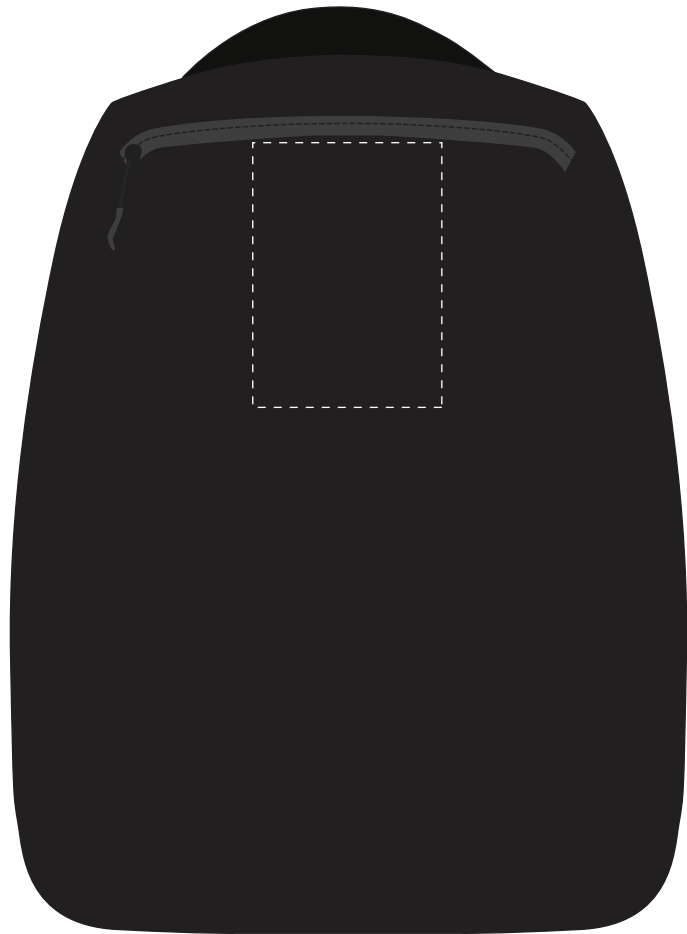

Your Ref:	Quantity:	Product Code: QB0305
Our Ref:	Version: 1	Product Colour: BLACK

PRINTING CONCERNS:**PRODUCT INFO: DUE TO THE NATURE OF THE PRODUCT THE PRINT POSITION MAY VARY BY 2 - 3 MM**

We stock this item in the following colours

PANTONE REFERENCE(S)

- Colour 1
- Colour 1
- Colour 1
- Colour 1

ARTWORK SCALE 25%

Product Image for visualisation
- colours may vary

The dashed line is to demonstrate print area and will not appear on your printed item