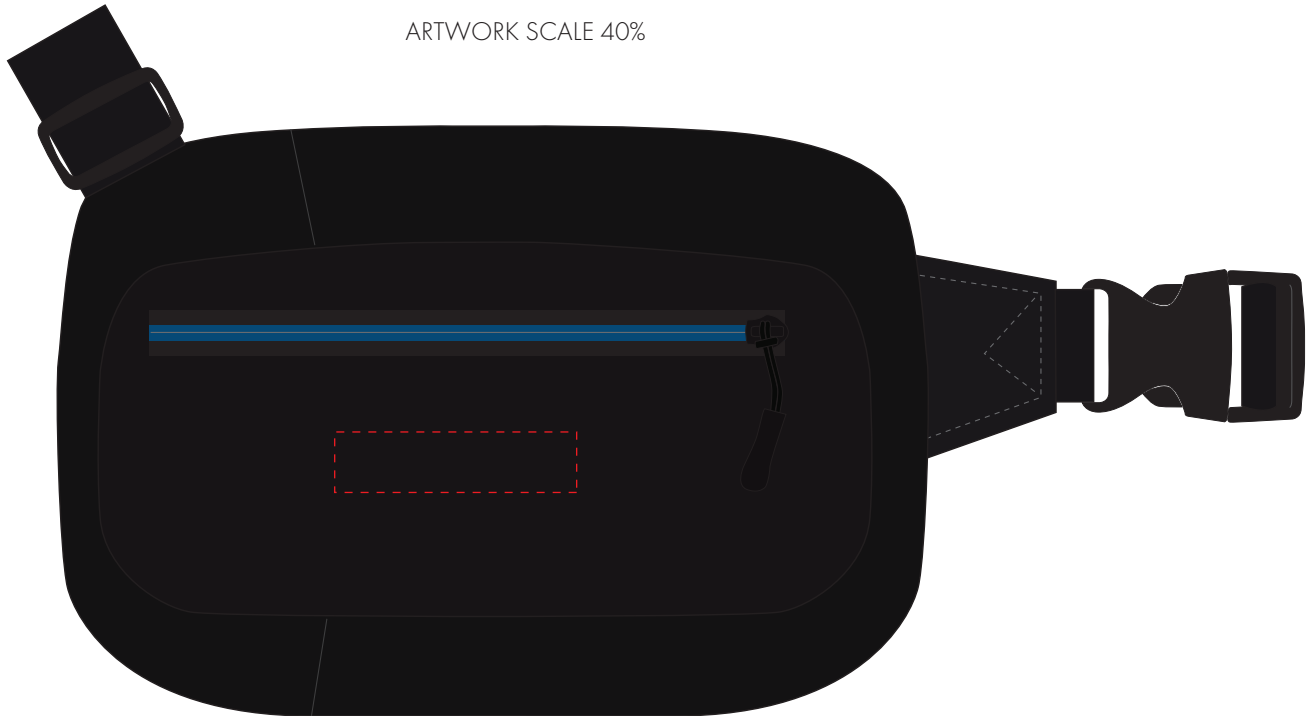

Your Ref:	Quantity:	Product Code: QB0035
Our Ref:	Version: 1	Product Colour: BLACK

**PRINTING CONCERNS:****PRODUCT INFO: DUE TO THE NATURE OF THE PRODUCT THE PRINT POSITION MAY VARY BY 2 - 3 MM**

We stock this item in the following colours

**PANTONE REFERENCE(S)**

- Colour 1
- Colour 1
- Colour 1
- Colour 1

ARTWORK SCALE 40%

Product Image for visualisation  
- colours may vary

**The dashed line is to demonstrate print area and will not appear on your printed item**

To proceed, please approve visual via the online system.

ARTWORK SCALE 100%

Max print area: 80mm x 20mm