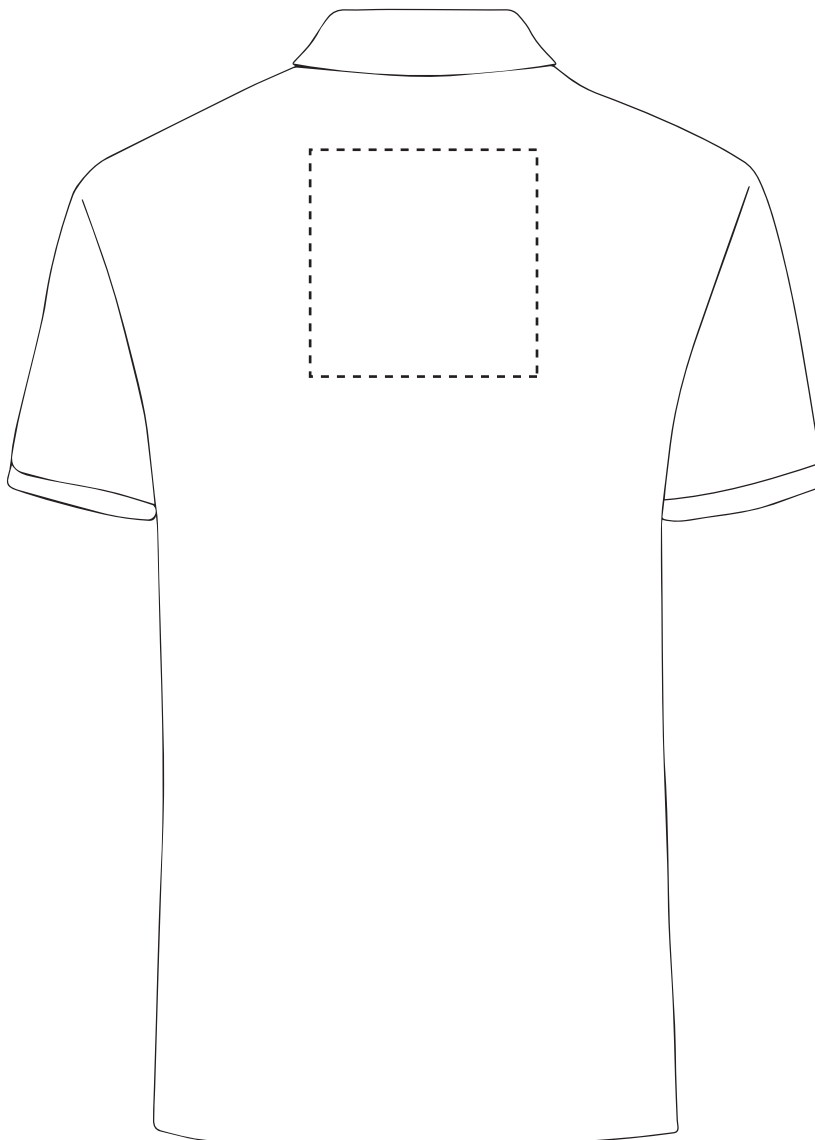

The dashed line is to demonstrate print area and will not appear on your printed item

 Full colour printing

ARTWORK SCALE 20%

**ACTUAL ARTWORK SIZE:***To proceed, please approve visual via the online system.***PLEASE NOTE:**