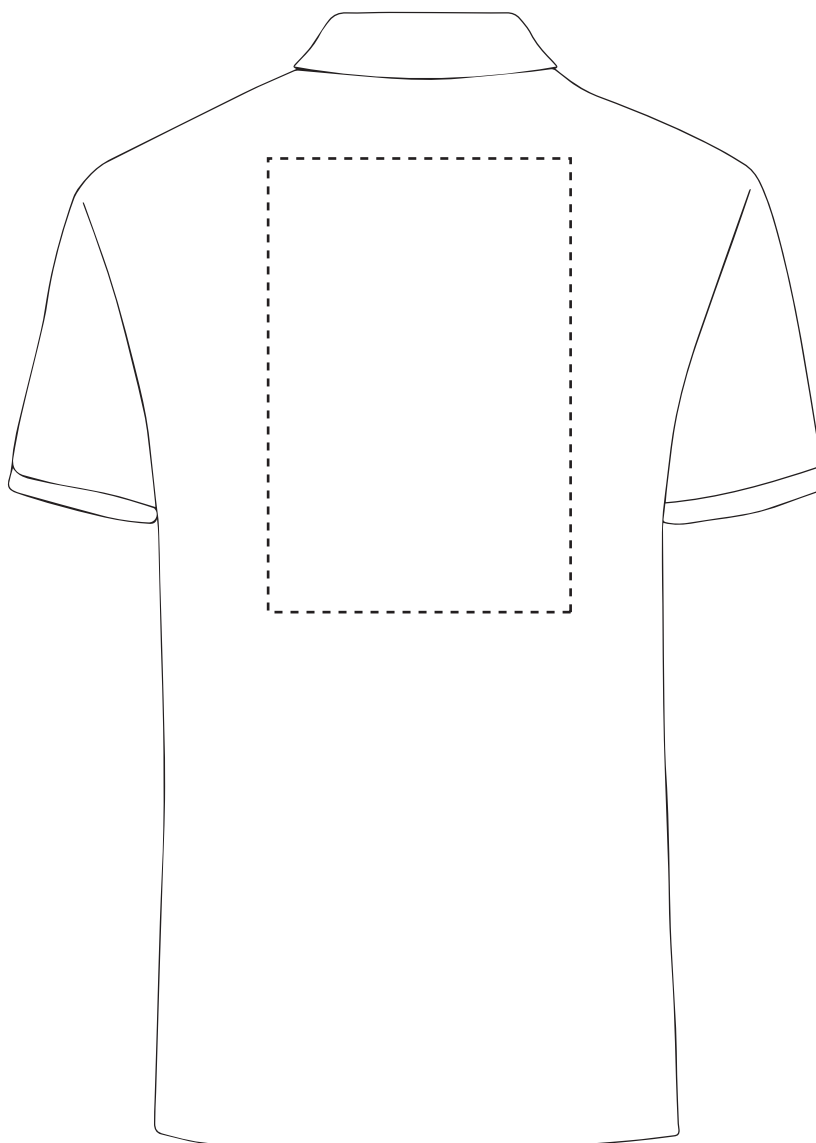

Your Ref:

Quantity:

Product Code: PF0005

Our Ref:

Version: 1

Product Colour: White

PRINTING CONCERNS: PRINT MAY DISCOLOUR

PRODUCT INFO: DUE TO THE NATURE OF THE PRODUCT THE PRINT POSITION MAY VARY BY 2 - 3 MM

PANTONE REFERENCE(S)

The dashed line is to demonstrate print area and will not appear on your printed item

Full colour printing

ARTWORK SCALE 20%

ACTUAL ARTWORK SIZE:

To proceed, please approve visual via the online system.

PLEASE NOTE:

- All colours including print and product are for visual purposes only and should not be regarded as the actual colour of the product and print.
- Some products may vary from batch to batch and may differ from previous orders.
- The colour and texture of a product can also have an effect on the final print colour.
- By approving this order we accept that you understand these terms.

1. Your order will not go in to print and production time cannot be confirmed, unless artwork has been approved via the online system.
2. Once printed, artwork cannot be amended, mistakes must be rectified at visual stage.
3. Claims for faulty goods will be honoured, only if the goods are returned to us. We will not issue credits/refunds for items that have been distributed. Please ensure that goods are satisfactory before distribution
4. We are not responsible for delays during transit.

By approving this visual, you are confirming you have thoroughly checked all information, including layout, fonts, spelling, print colours, print size, print position, product, product colour and quantity.

This item is available in the following colours: