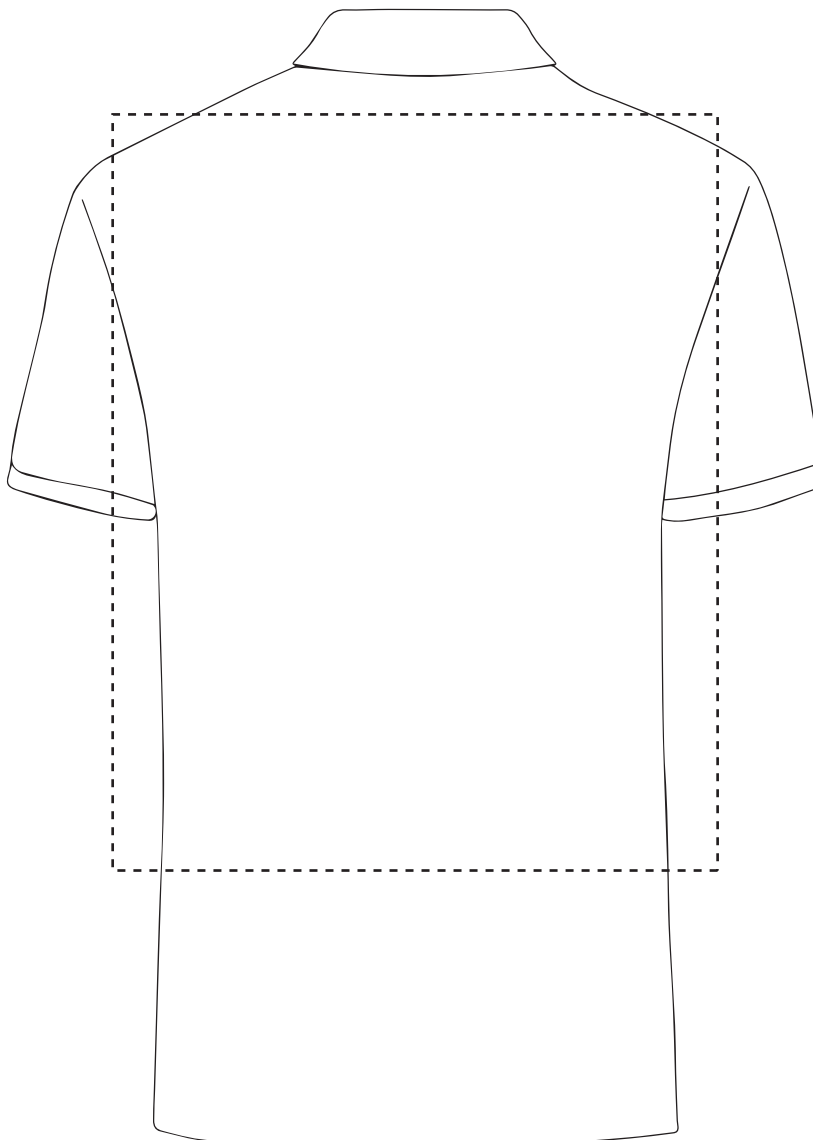

Your Ref:

Quantity:

Product Code: PF0005

Our Ref:

Version: 1

Product Colour: White

PRINTING CONCERNS: PRINT MAY DISCOLOUR

PRODUCT INFO: DUE TO THE NATURE OF THE PRODUCT THE PRINT POSITION MAY VARY BY 2 - 3 MM

PANTONE REFERENCE(S)

The dashed line is to demonstrate print area and will not appear on your printed item

Full colour printing

ARTWORK SCALE 20%

ACTUAL ARTWORK SIZE:

To proceed, please approve visual via the online system.

PLEASE NOTE:

- All colours including print and product are for visual purposes only and should not be regarded as the actual colour of the product and print.
- Some products may vary from batch to batch and may differ from previous orders.
- The colour and texture of a product can also have an effect on the final print colour.
- By approving this order we accept that you understand these terms.

1. Your order will not go in to print and production time cannot be confirmed, unless artwork has been approved via the online system.
2. Once printed, artwork cannot be amended, mistakes must be rectified at visual stage.
3. Claims for faulty goods will be honoured, only if the goods are returned to us. We will not issue credits/refunds for items that have been distributed. Please ensure that goods are satisfactory before distribution
4. We are not responsible for delays during transit.

By approving this visual, you are confirming you have thoroughly checked all information, including layout, fonts, spelling, print colours, print size, print position, product, product colour and quantity.

This item is available in the following colours: