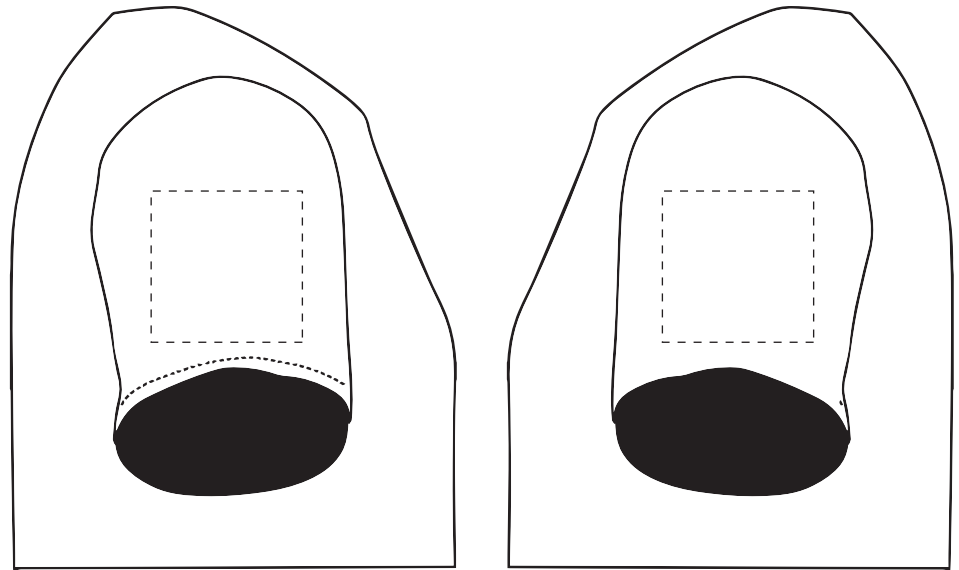

Your Ref:
Our Ref:

Quantity:
Version: 1

Product Code: PF0005
Product Colour: White

PRINTING CONCERNS: PRINT MAY DISCOLOUR

PRODUCT INFO: DUE TO THE NATURE OF THE PRODUCT THE PRINT POSITION MAY VARY BY 2 - 3 MM

PANTONE REFERENCE(S)

The dashed line is to demonstrate print area and will not appear on your printed item

- Colour 1
- Colour 1
- Colour 1
- Colour 1

ARTWORK SCALE 25%

Right Sleeve

Left Sleeve

To proceed, please approve visual via the online system.

PLEASE NOTE:

- All colours including print and product are for visual purposes only and should not be regarded as the actual colour of the product and print.
- Some products may vary from batch to batch and may differ from previous orders.
- The colour and texture of a product can also have an effect on the final print colour.
- By approving this order we accept that you understand these terms.

1. Your order will not go in to print and production time cannot be confirmed, unless artwork has been approved via the online system.
2. Once printed, artwork cannot be amended, mistakes must be rectified at visual stage.
3. Claims for faulty goods will be honoured, only if the goods are returned to us. We will not issue credits/refunds for items that have been distributed. Please ensure that goods are satisfactory before distribution
4. We are not responsible for delays during transit.

By approving this visual, you are confirming you have thoroughly checked all information, including layout, fonts, spelling, print colours, print size, print position, product, product colour and quantity.

This item is available in the following colours: