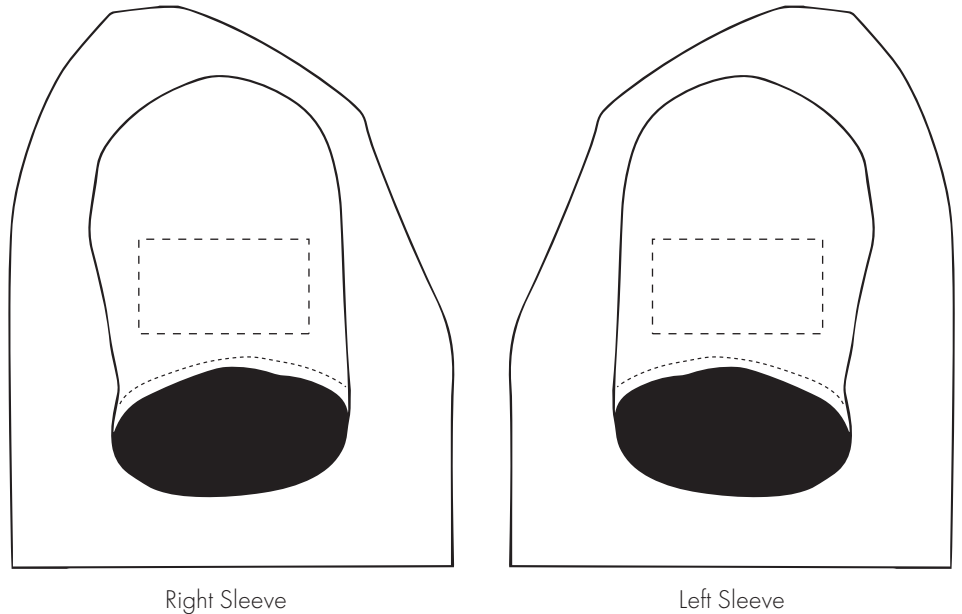

Your Ref:

Quantity:

Product Code:PF0003

Our Ref:

Version: 1

Product Colour:White

PRINTING CONCERNS: PRINT MAY DISCOLOUR

PRODUCT INFO: DUE TO THE NATURE OF THE PRODUCT THE PRINT POSITION MAY VARY BY 2 - 3 MM

PANTONE REFERENCE(S)

The dashed line is to demonstrate print area and will not appear on your printed item

Full colour printing

ARTWORK SCALE 25%