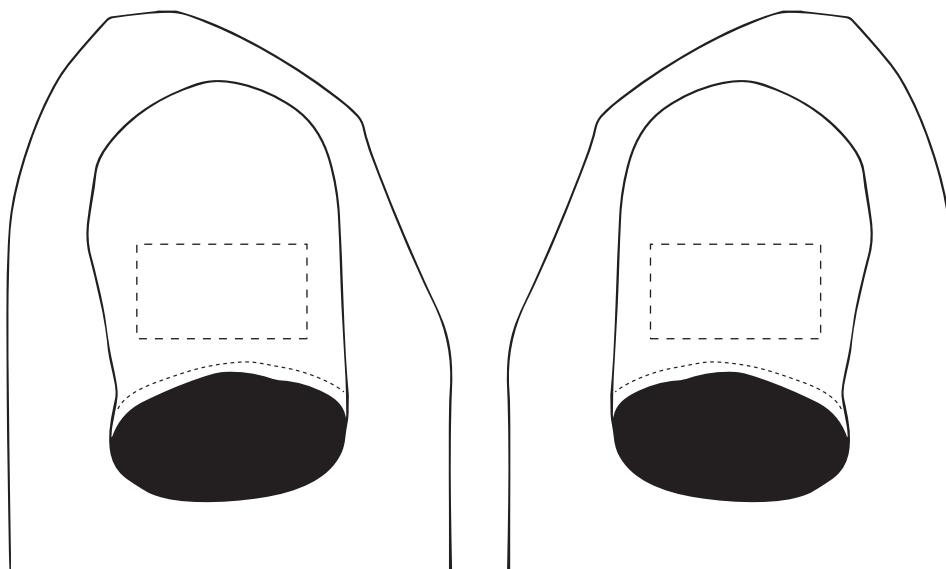

Your Ref:
Our Ref:

Quantity:
Version: 1

Product Code:PF0002
Product Colour:White

PRINTING CONCERNS: PRINT MAY DISCOLOUR

PRODUCT INFO: DUE TO THE NATURE OF THE PRODUCT THE PRINT POSITION MAY VARY BY 2 - 3 MM

PANTONE REFERENCE(S)

The dashed line is to demonstrate print area and will not appear on your printed item

Full colour printing

ARTWORK SCALE 25%

ARTWORK SCALE 100%
Max print area 90mm x 50mm

Right Sleeve

Left Sleeve