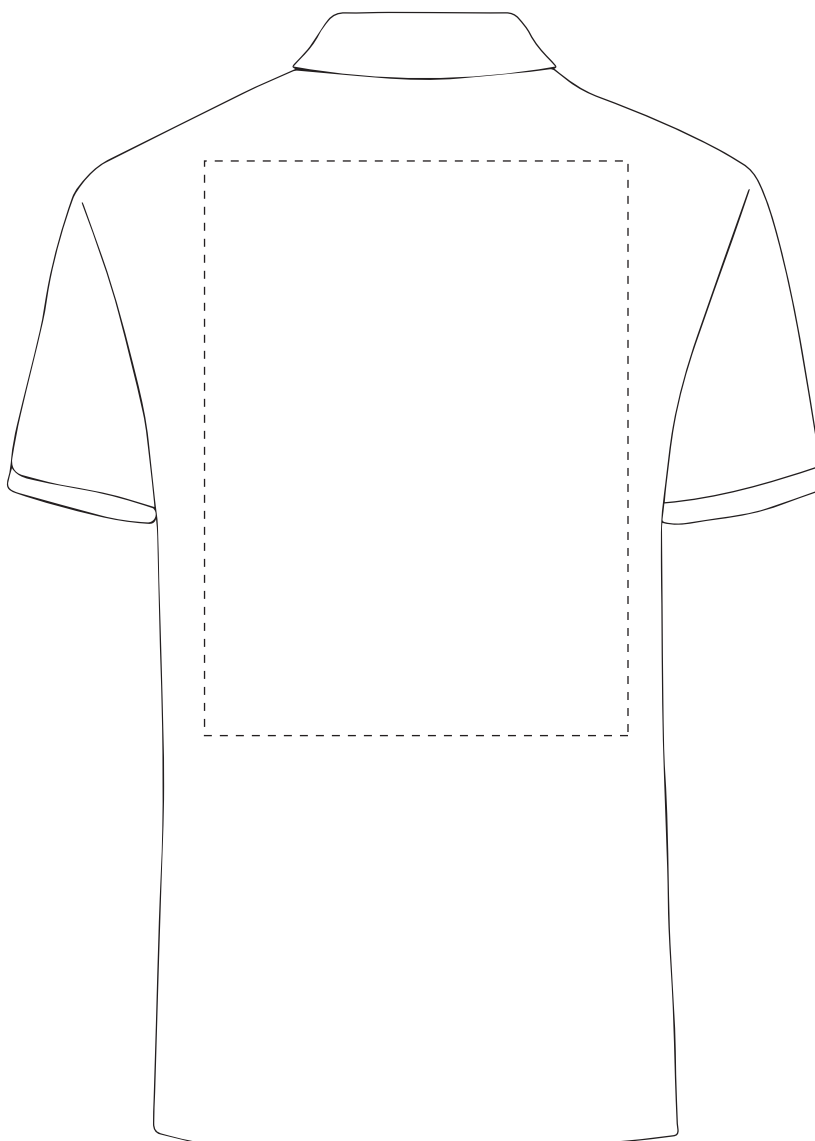

Your Ref:

Quantity:

Product Code: PF0002

Our Ref:

Version: 1

Product Colour: White

PRINTING CONCERNS: PRINT MAY DISCOLOUR

PRODUCT INFO: DUE TO THE NATURE OF THE PRODUCT THE PRINT POSITION MAY VARY BY 2 - 3 MM

PANTONE REFERENCE(S)

The dashed line is to demonstrate print area and will not appear on your printed item

- Colour 1
- Colour 1
- Colour 1
- Colour 1

ARTWORK SCALE 20%

ACTUAL ARTWORK SIZE:

To proceed, please approve visual via the online system.

PLEASE NOTE:

- All colours including print and product are for visual purposes only and should not be regarded as the actual colour of the product and print.
- Some products may vary from batch to batch and may differ from previous orders.
- The colour and texture of a product can also have an effect on the final print colour.
- By approving this order we accept that you understand these terms.

1. Your order will not go in to print and production time cannot be confirmed, unless artwork has been approved via the online system.
2. Once printed, artwork cannot be amended, mistakes must be rectified at visual stage.
3. Claims for faulty goods will be honoured, only if the goods are returned to us. We will not issue credits/refunds for items that have been distributed. Please ensure that goods are satisfactory before distribution
4. We are not responsible for delays during transit.

By approving this visual, you are confirming you have thoroughly checked all information, including layout, fonts, spelling, print colours, print size, print position, product, product colour and quantity.

This item is available in the following colours: