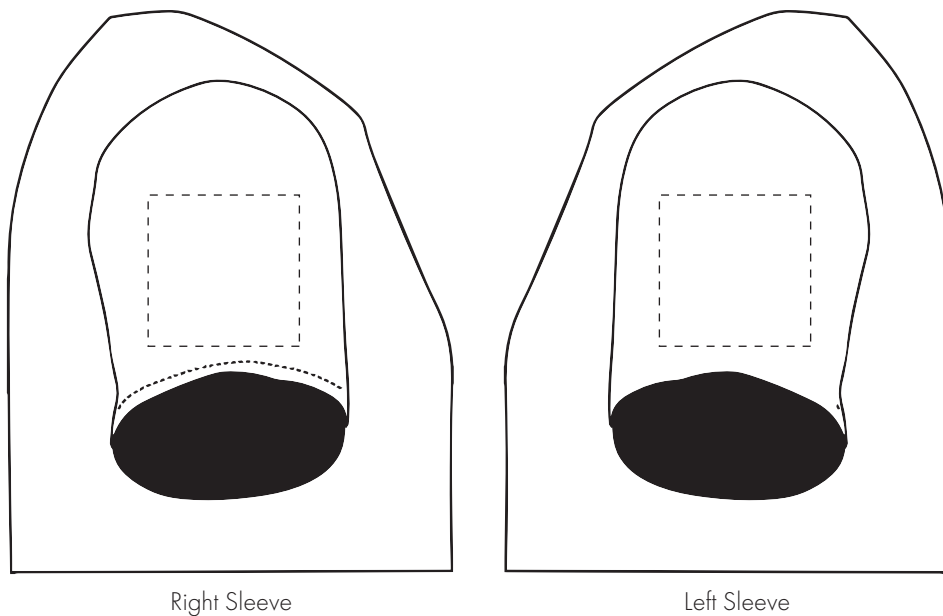

Your Ref:
Our Ref:

Quantity:
Version: 1

Product Code: PF0002
Product Colour: White

PRINTING CONCERNS: PRINT MAY DISCOLOUR

PRODUCT INFO: DUE TO THE NATURE OF THE PRODUCT THE PRINT POSITION MAY VARY BY 2 - 3 MM

PANTONE REFERENCE(S)

The dashed line is to demonstrate print area and will not appear on your printed item

- Colour 1
- Colour 1
- Colour 1
- Colour 1

ARTWORK SCALE 25%

Right Sleeve

Left Sleeve

To proceed, please approve visual via the online system.

PLEASE NOTE:

- All colours including print and product are for visual purposes only and should not be regarded as the actual colour of the product and print.
- Some products may vary from batch to batch and may differ from previous orders.
- The colour and texture of a product can also have an effect on the final print colour.
- By approving this order we accept that you understand these terms.

1. Your order will not go in to print and production time cannot be confirmed, unless artwork has been approved via the online system.
2. Once printed, artwork cannot be amended, mistakes must be rectified at visual stage.
3. Claims for faulty goods will be honoured, only if the goods are returned to us. We will not issue credits/refunds for items that have been distributed. Please ensure that goods are satisfactory before distribution
4. We are not responsible for delays during transit.

By approving this visual, you are confirming you have thoroughly checked all information, including layout, fonts, spelling, print colours, print size, print position, product, product colour and quantity.

This item is available in the following colours: