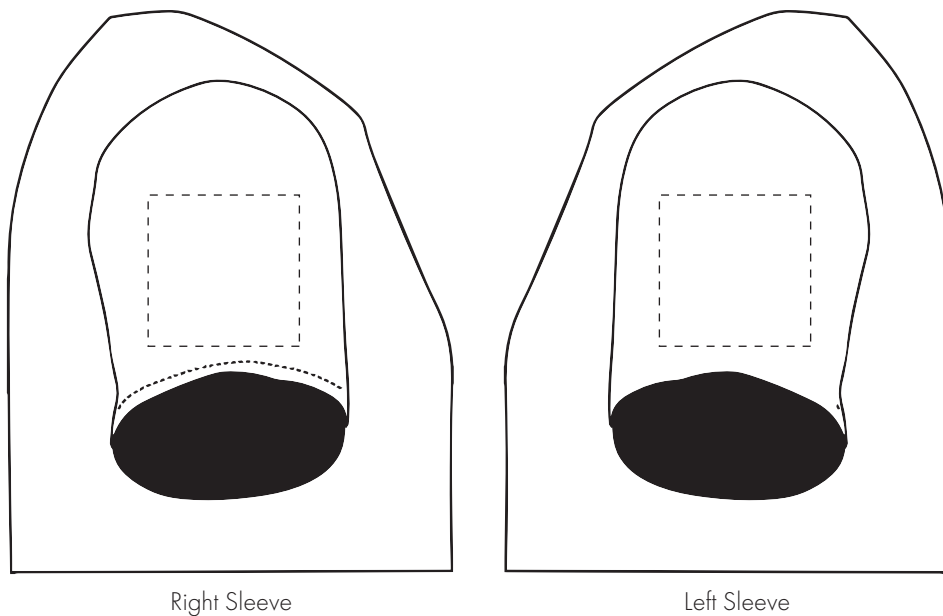

Your Ref:
Our Ref:

Quantity:
Version: 1

Product Code: PF0001
Product Colour: White

PRINTING CONCERNS: PRINT MAY DISCOLOUR

PRODUCT INFO: DUE TO THE NATURE OF THE PRODUCT THE PRINT POSITION MAY VARY BY 2 - 3 MM

PANTONE REFERENCE(S)

The dashed line is to demonstrate print area and will not appear on your printed item

- Colour 1
- Colour 1
- Colour 1
- Colour 1

ARTWORK SCALE 25%

Right Sleeve

Left Sleeve

To proceed, please approve visual via the online system.

PLEASE NOTE:

- All colours including print and product are for visual purposes only and should not be regarded as the actual colour of the product and print.
- Some products may vary from batch to batch and may differ from previous orders.
- The colour and texture of a product can also have an effect on the final print colour.
- By approving this order we accept that you understand these terms.

1. Your order will not go in to print and production time cannot be confirmed, unless artwork has been approved via the online system.
2. Once printed, artwork cannot be amended, mistakes must be rectified at visual stage.
3. Claims for faulty goods will be honoured, only if the goods are returned to us. We will not issue credits/refunds for items that have been distributed. Please ensure that goods are satisfactory before distribution
4. We are not responsible for delays during transit.

By approving this visual, you are confirming you have thoroughly checked all information, including layout, fonts, spelling, print colours, print size, print position, product, product colour and quantity.

This item is available in the following colours: