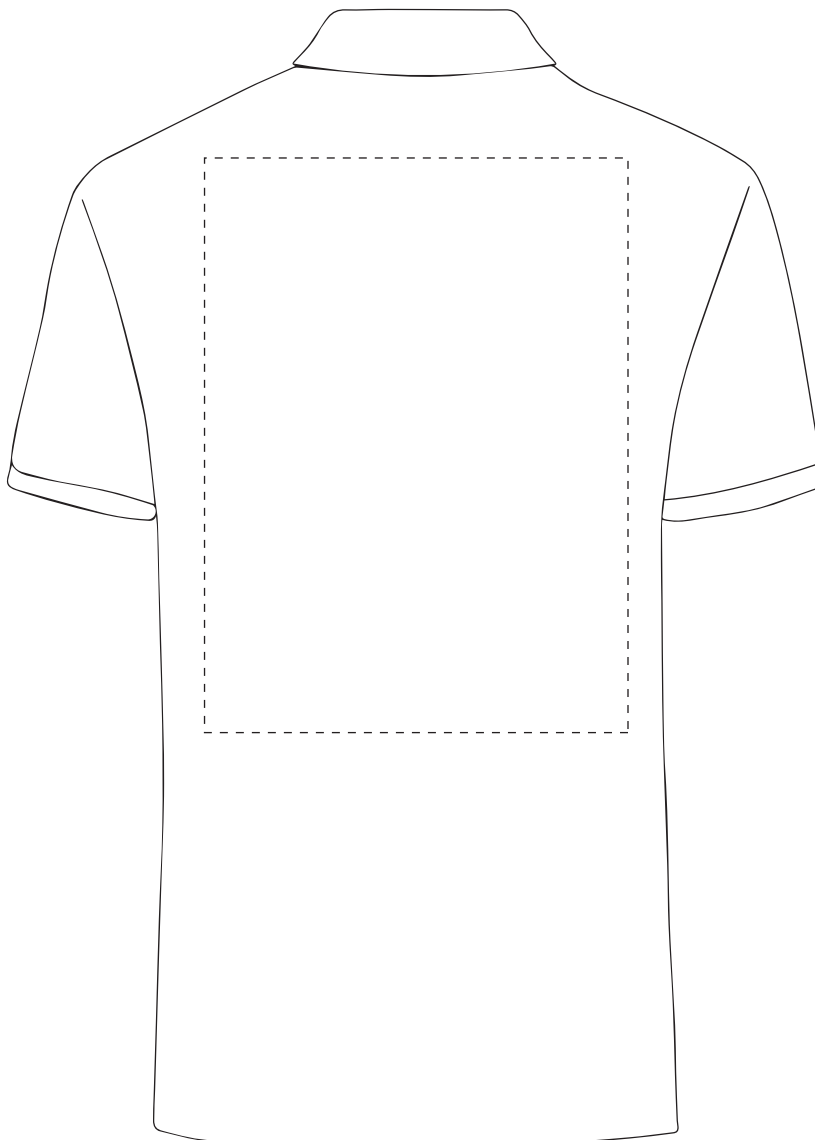

Your Ref:

Quantity:

Product Code: PF0001

Our Ref:

Version: 1

Product Colour: White

PRINTING CONCERNS: PRINT MAY DISCOLOUR

PRODUCT INFO: DUE TO THE NATURE OF THE PRODUCT THE PRINT POSITION MAY VARY BY 2 - 3 MM

PANTONE REFERENCE(S)

The dashed line is to demonstrate print area and will not appear on your printed item

- Colour 1
- Colour 1
- Colour 1
- Colour 1

ARTWORK SCALE 20%

ACTUAL ARTWORK SIZE:

To proceed, please approve visual via the online system.

PLEASE NOTE:

- All colours including print and product are for visual purposes only and should not be regarded as the actual colour of the product and print.
- Some products may vary from batch to batch and may differ from previous orders.
- The colour and texture of a product can also have an effect on the final print colour.
- By approving this order we accept that you understand these terms.

1. Your order will not go in to print and production time cannot be confirmed, unless artwork has been approved via the online system.
2. Once printed, artwork cannot be amended, mistakes must be rectified at visual stage.
3. Claims for faulty goods will be honoured, only if the goods are returned to us. We will not issue credits/refunds for items that have been distributed. Please ensure that goods are satisfactory before distribution
4. We are not responsible for delays during transit.

By approving this visual, you are confirming you have thoroughly checked all information, including layout, fonts, spelling, print colours, print size, print position, product, product colour and quantity.

This item is available in the following colours: